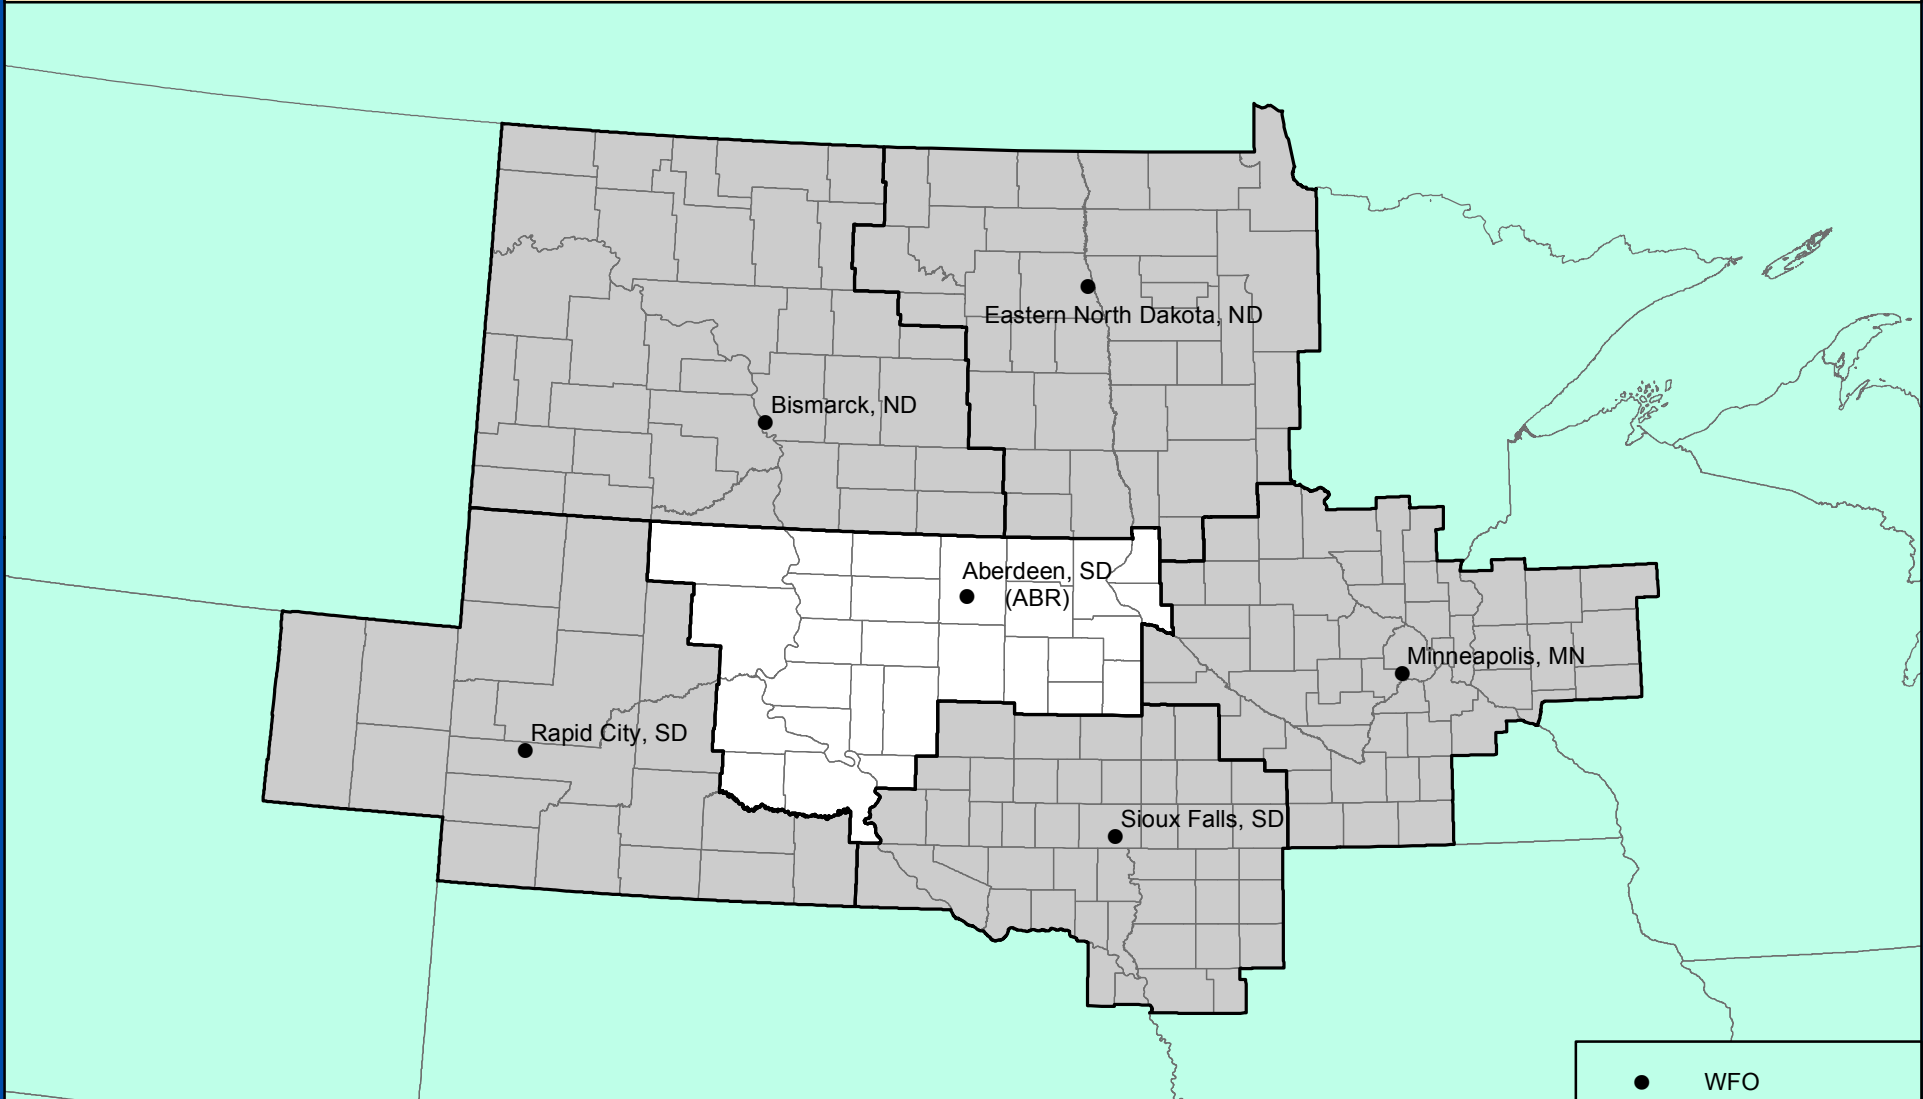

ABERDEEN, SOUTH DAKOTA COUNTY WARNING FORECAST AREA

**NATIONAL WEATHER SERVICE
CENTRAL REGION**

APRIL 2017
MIRS GROUP