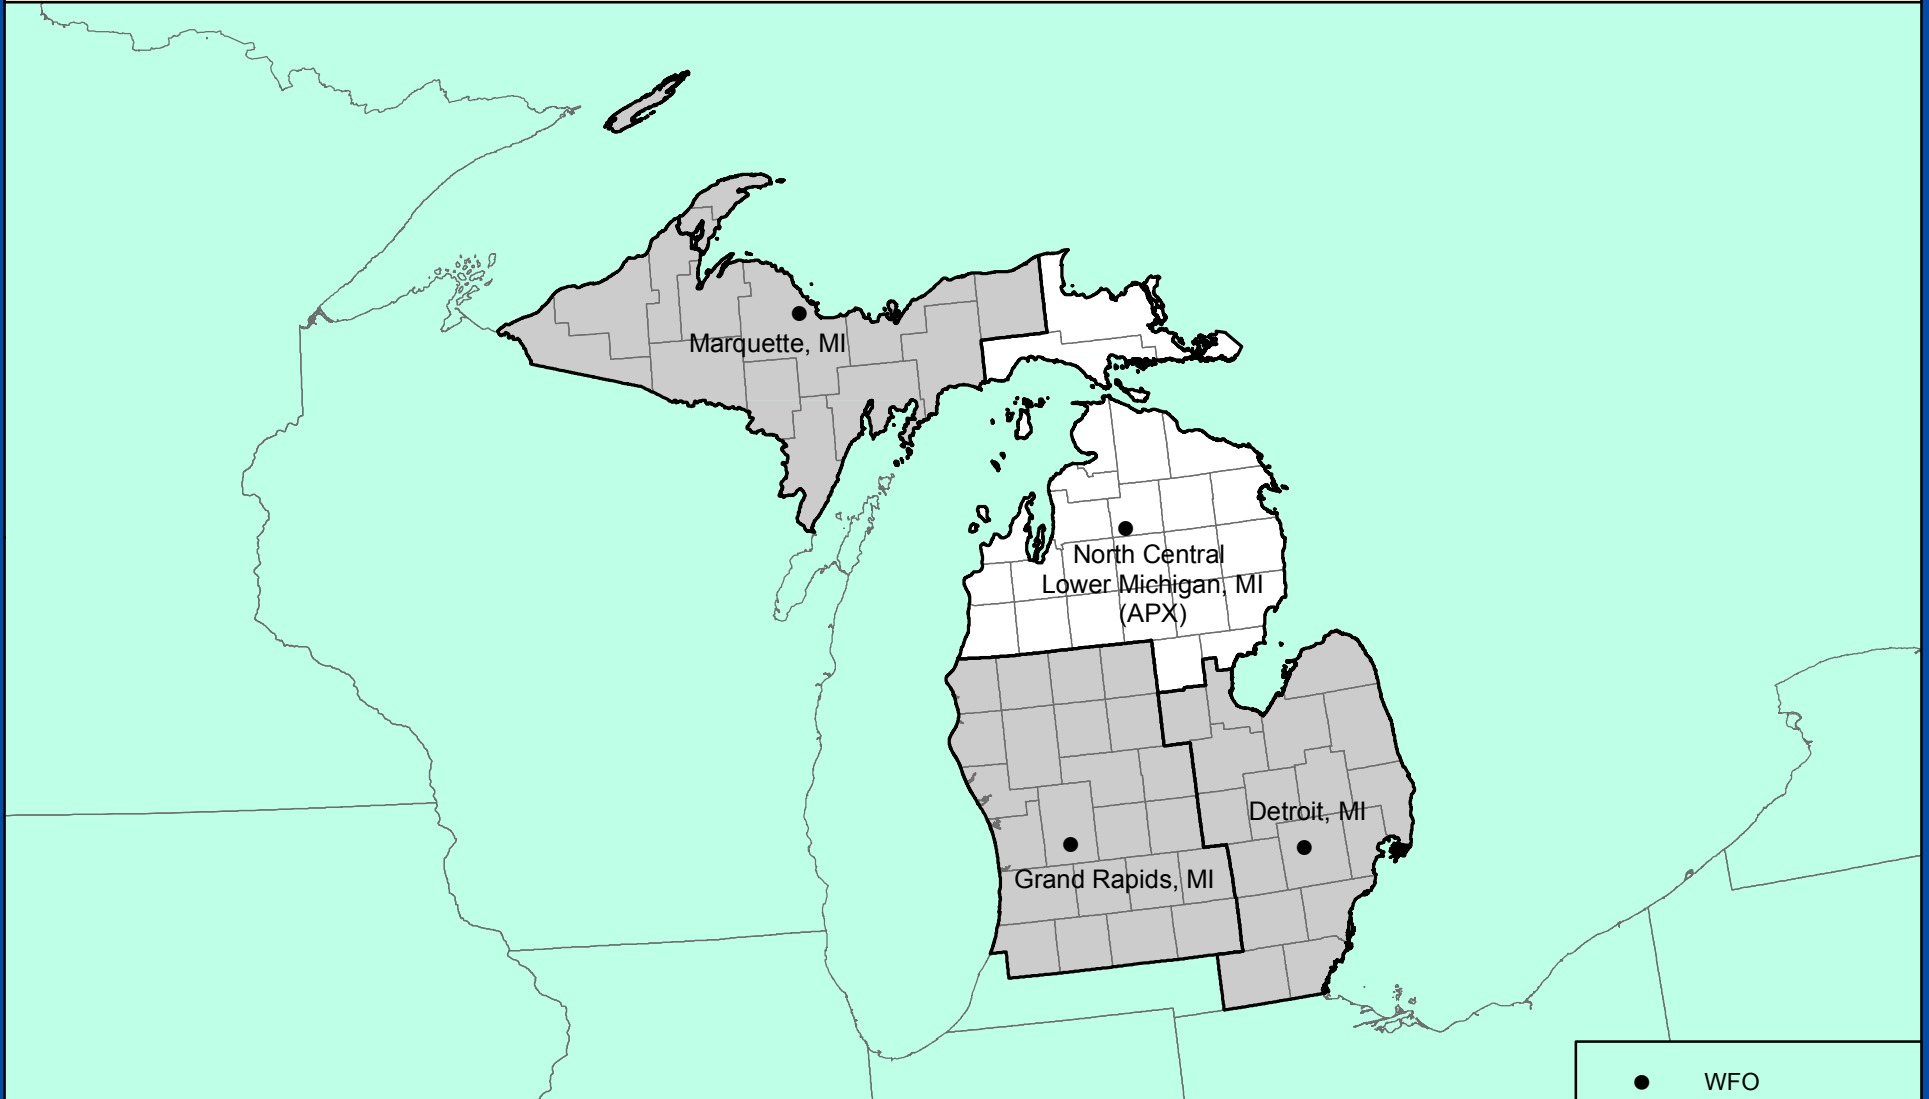

NORTH CENTRAL LOWER MICHIGAN, MICHIGAN

COUNTY WARNING FORECAST AREA

NATIONAL WEATHER SERVICE
CENTRAL REGION

APRIL 2017
MIRS GROUP

- WFO
- Surrounding CWFA
- CWFA