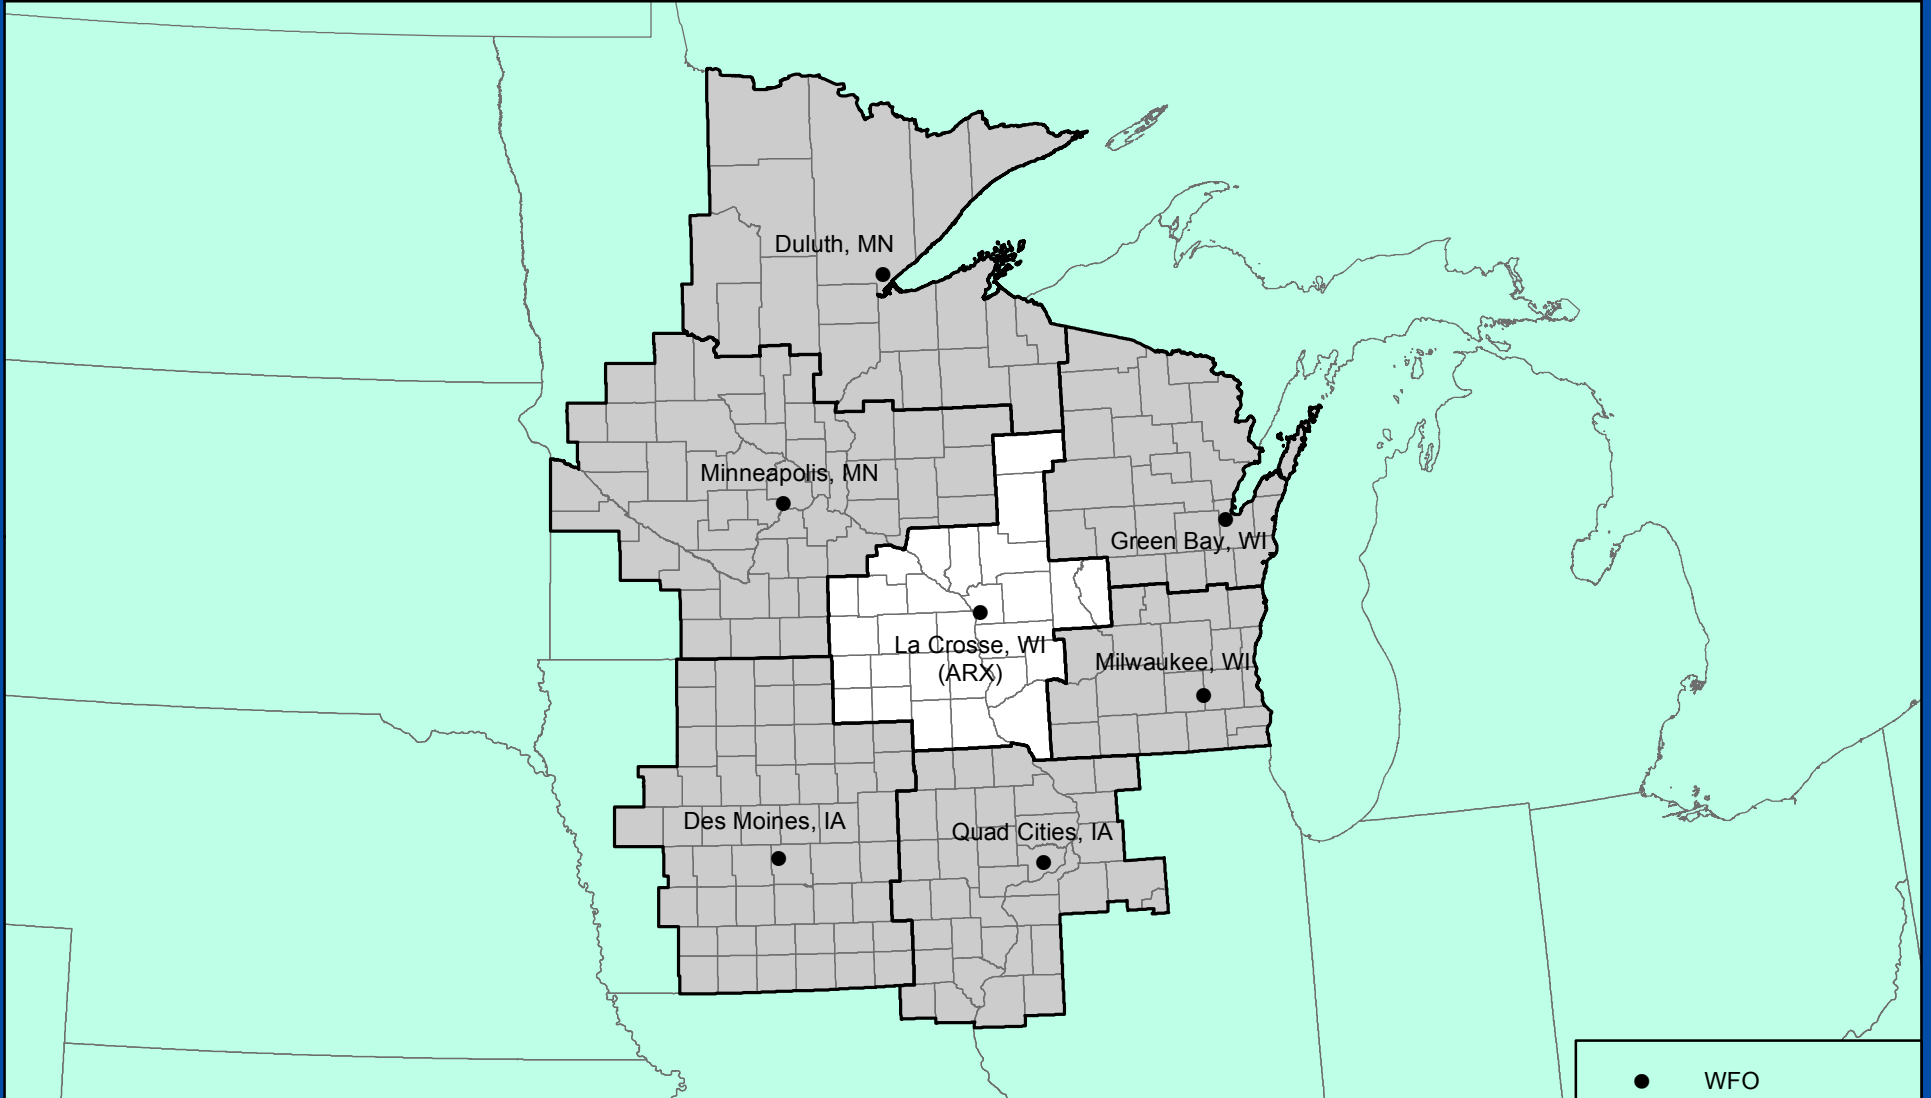

LA CROSSE, WISCONSIN

COUNTY WARNING FORECAST AREA

NATIONAL WEATHER SERVICE
CENTRAL REGION