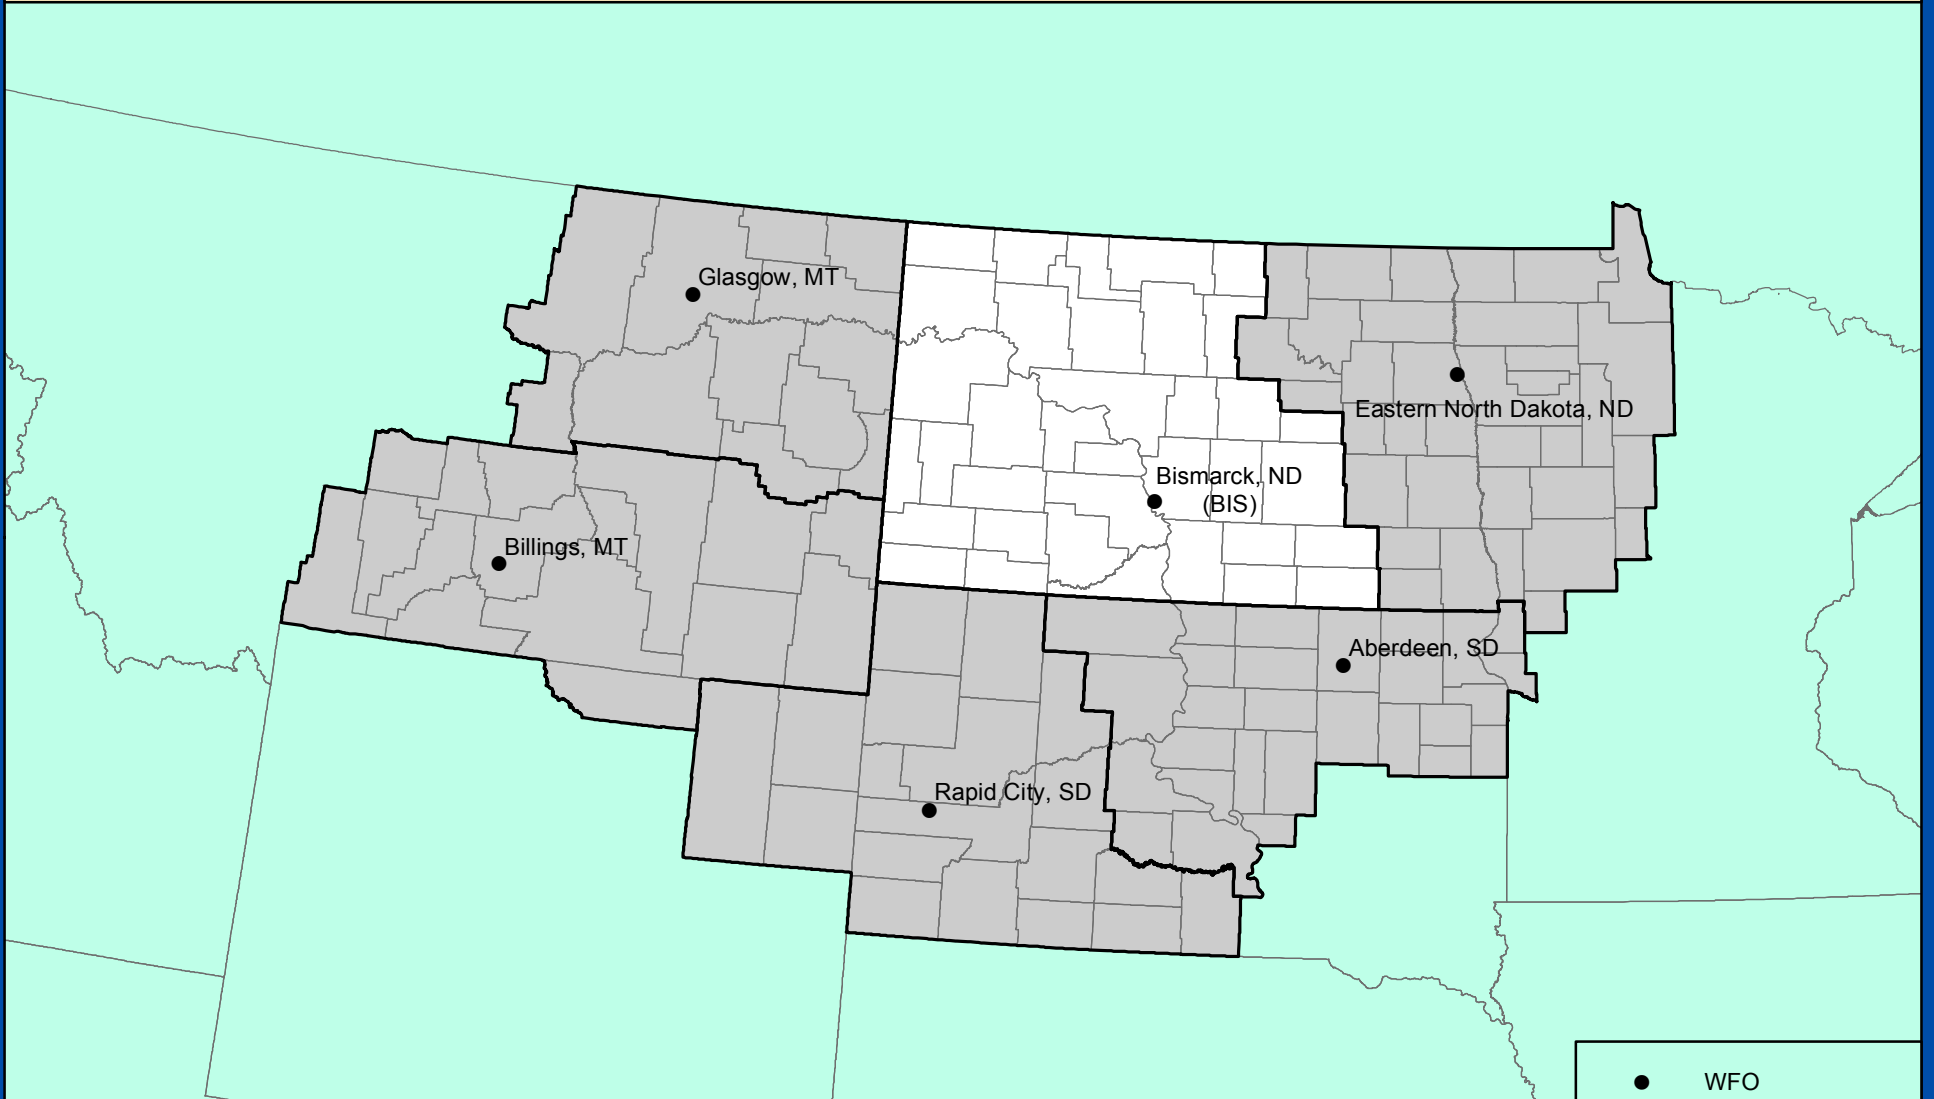

BISMARCK, NORTH DAKOTA

COUNTY WARNING FORECAST AREA

NATIONAL WEATHER SERVICE
CENTRAL REGION