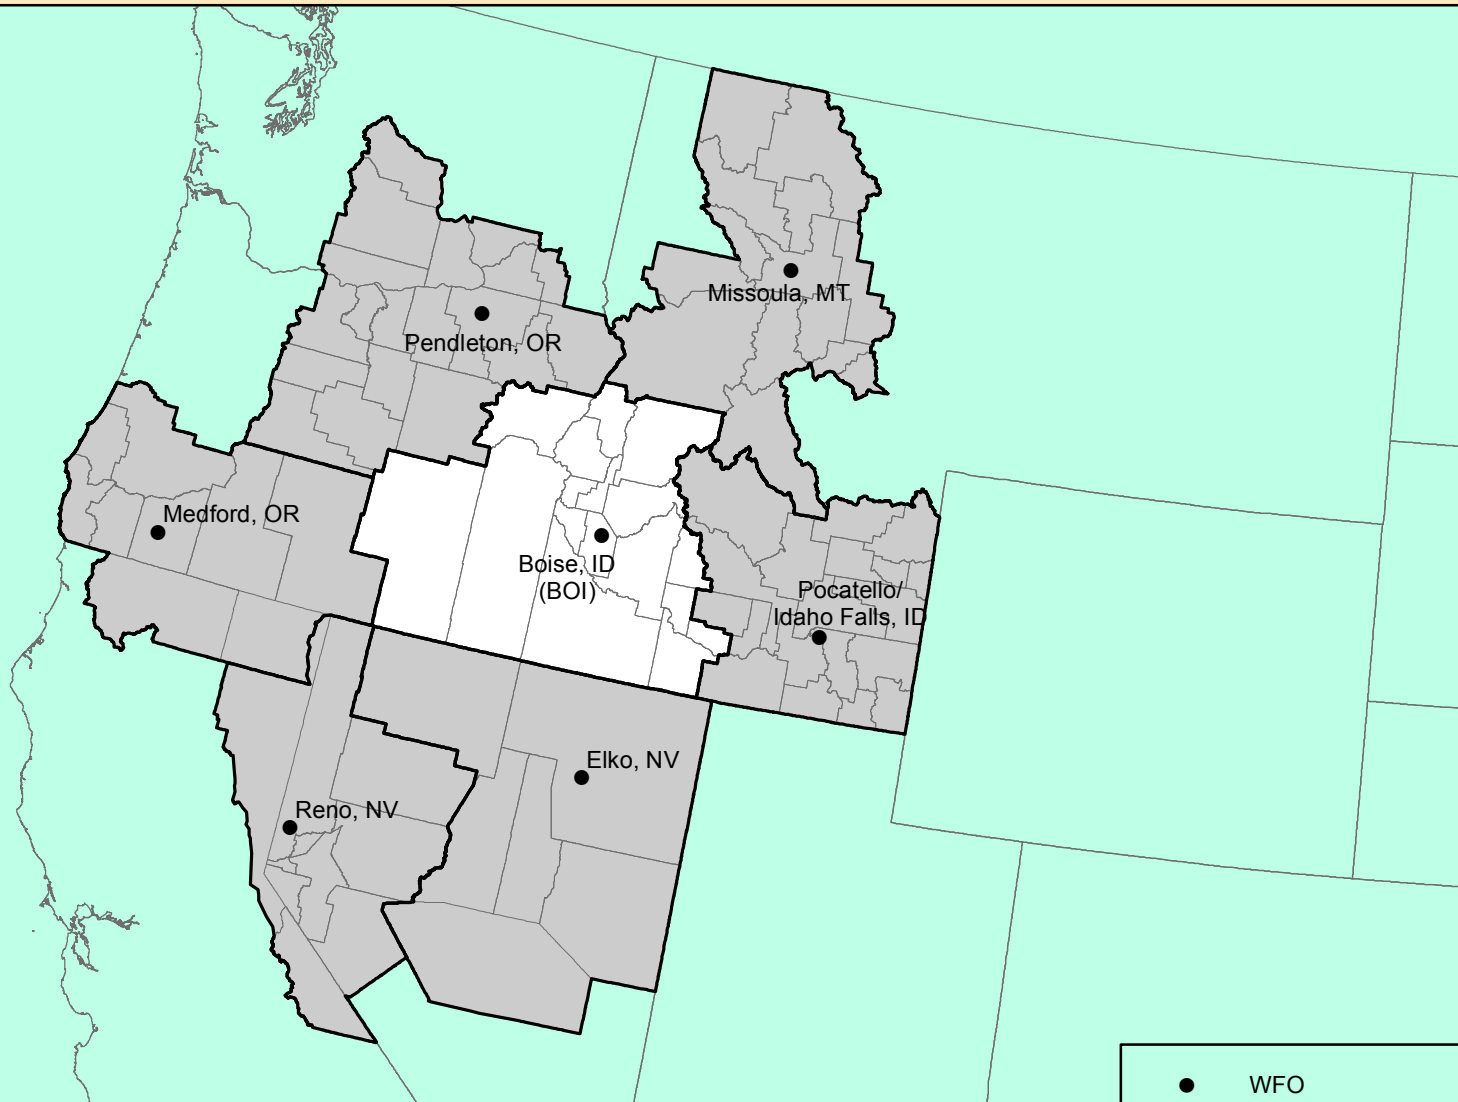

BOISE, IDAHO

COUNTY WARNING FORECAST AREA

NATIONAL WEATHER SERVICE
WESTERN REGION