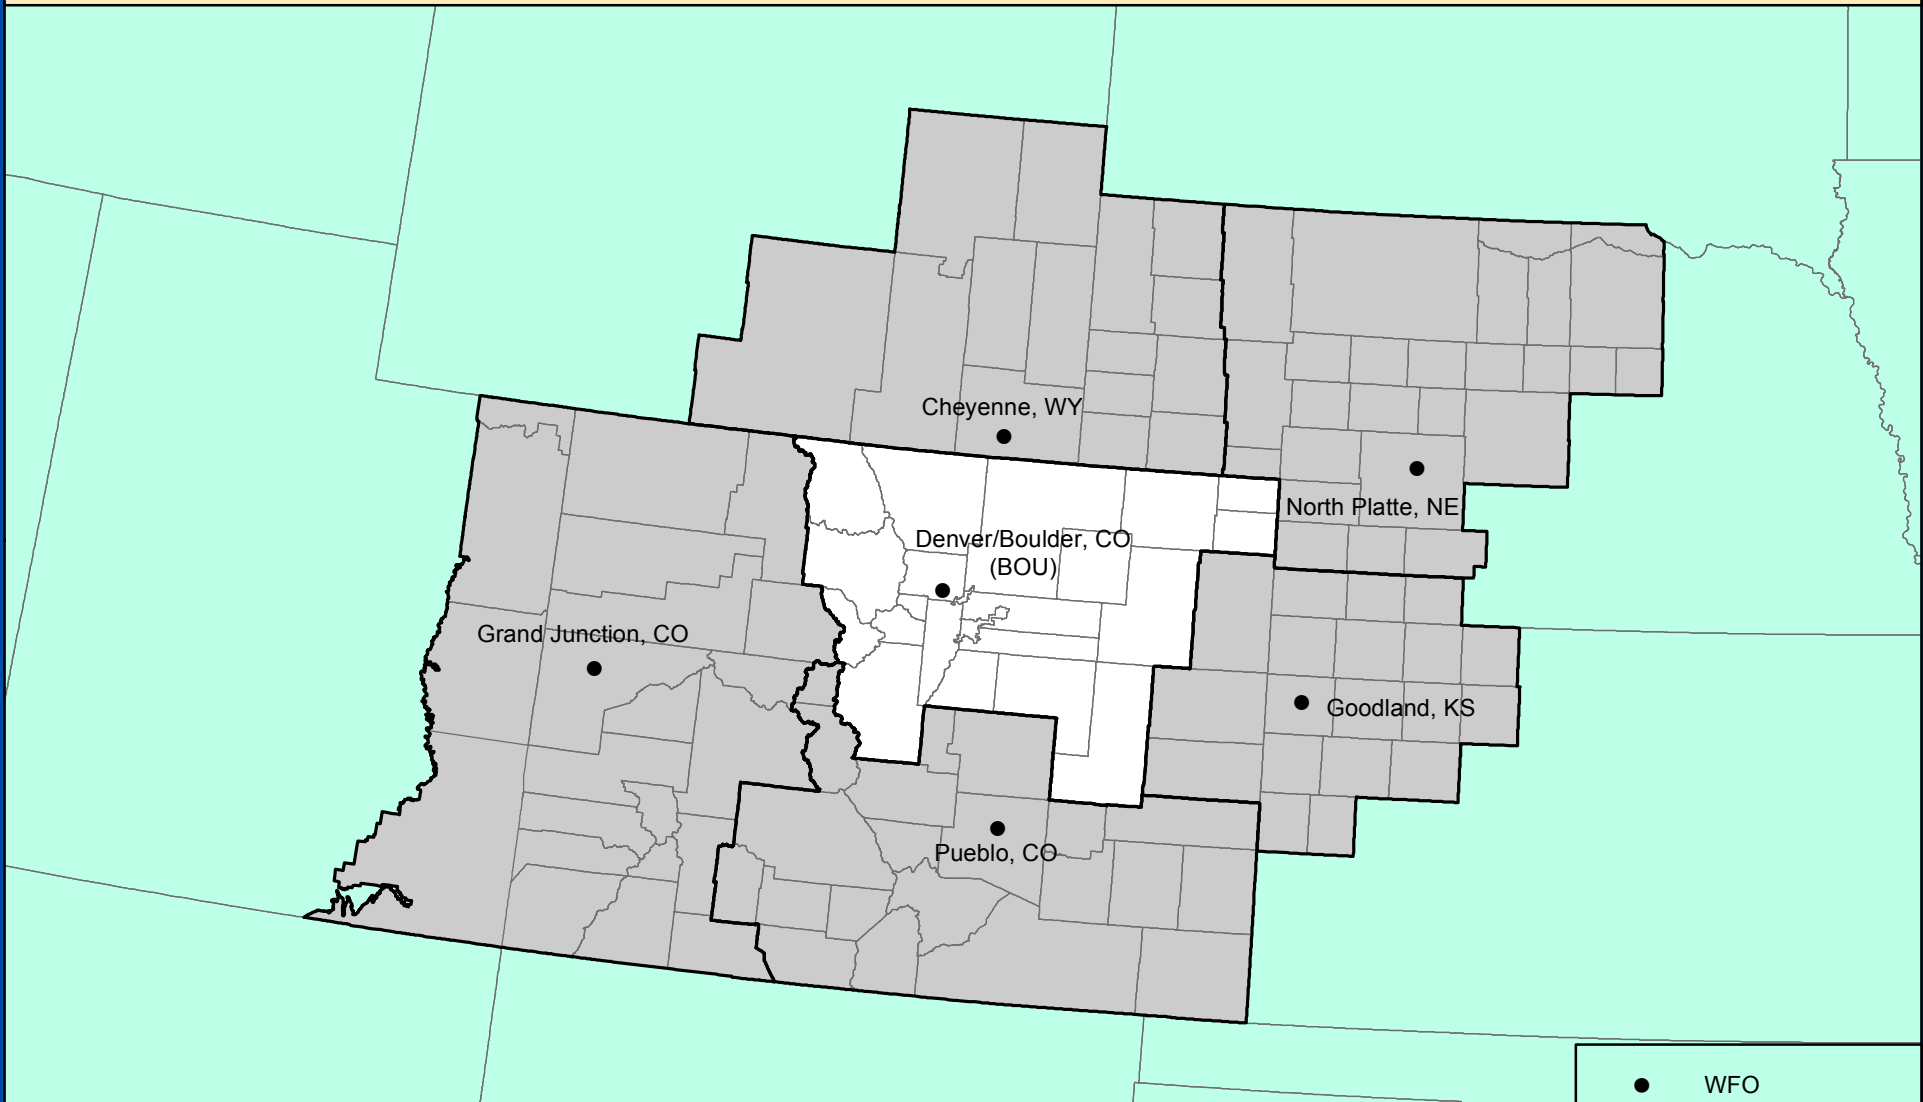

# DENVER/BOULDER, COLORADO

## COUNTY WARNING FORECAST AREA

**NATIONAL WEATHER SERVICE**  
**CENTRAL REGION**

- WFO
- Surrounding CWFA
- CWFA