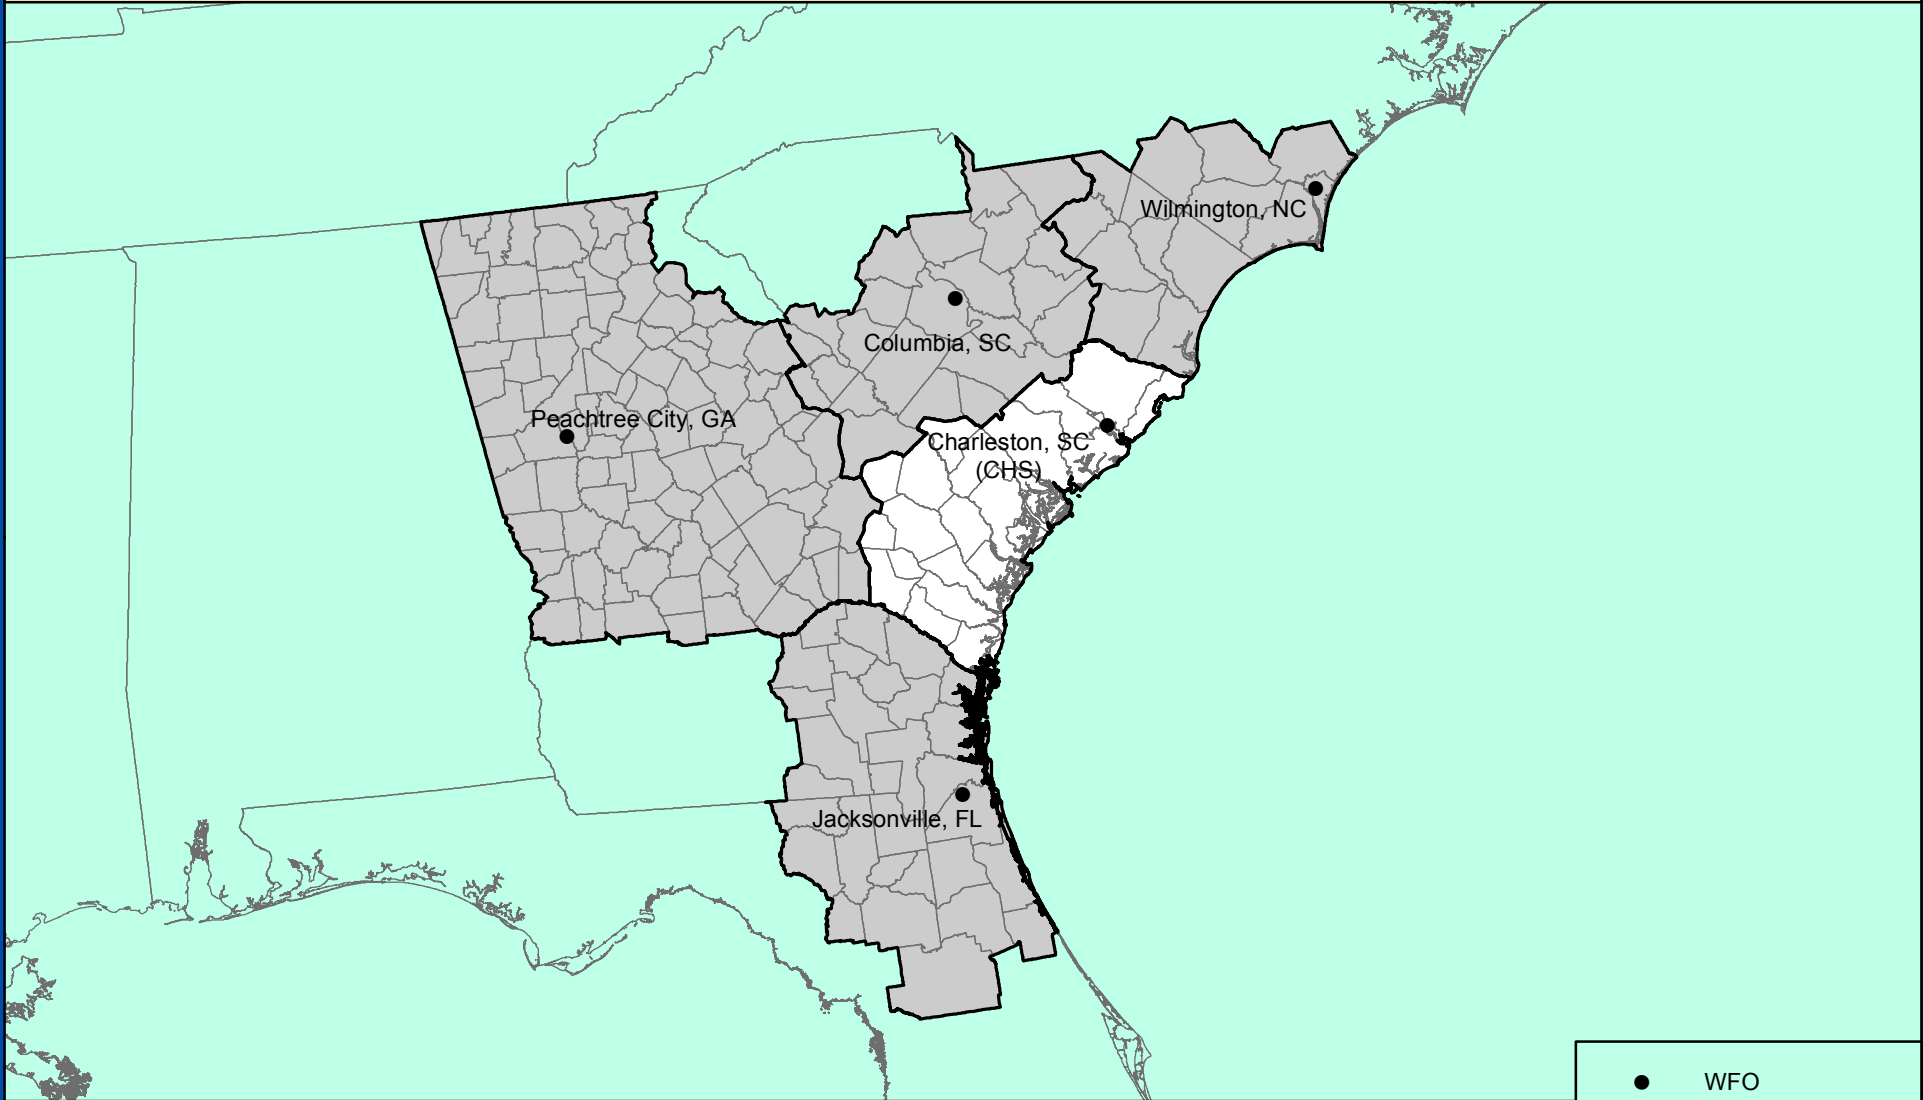

# CHARLESTON, SOUTH CAROLINA COUNTY WARNING FORECAST AREA

**NATIONAL WEATHER SERVICE  
EASTERN REGION**

APRIL 2017  
MIRS GROUP