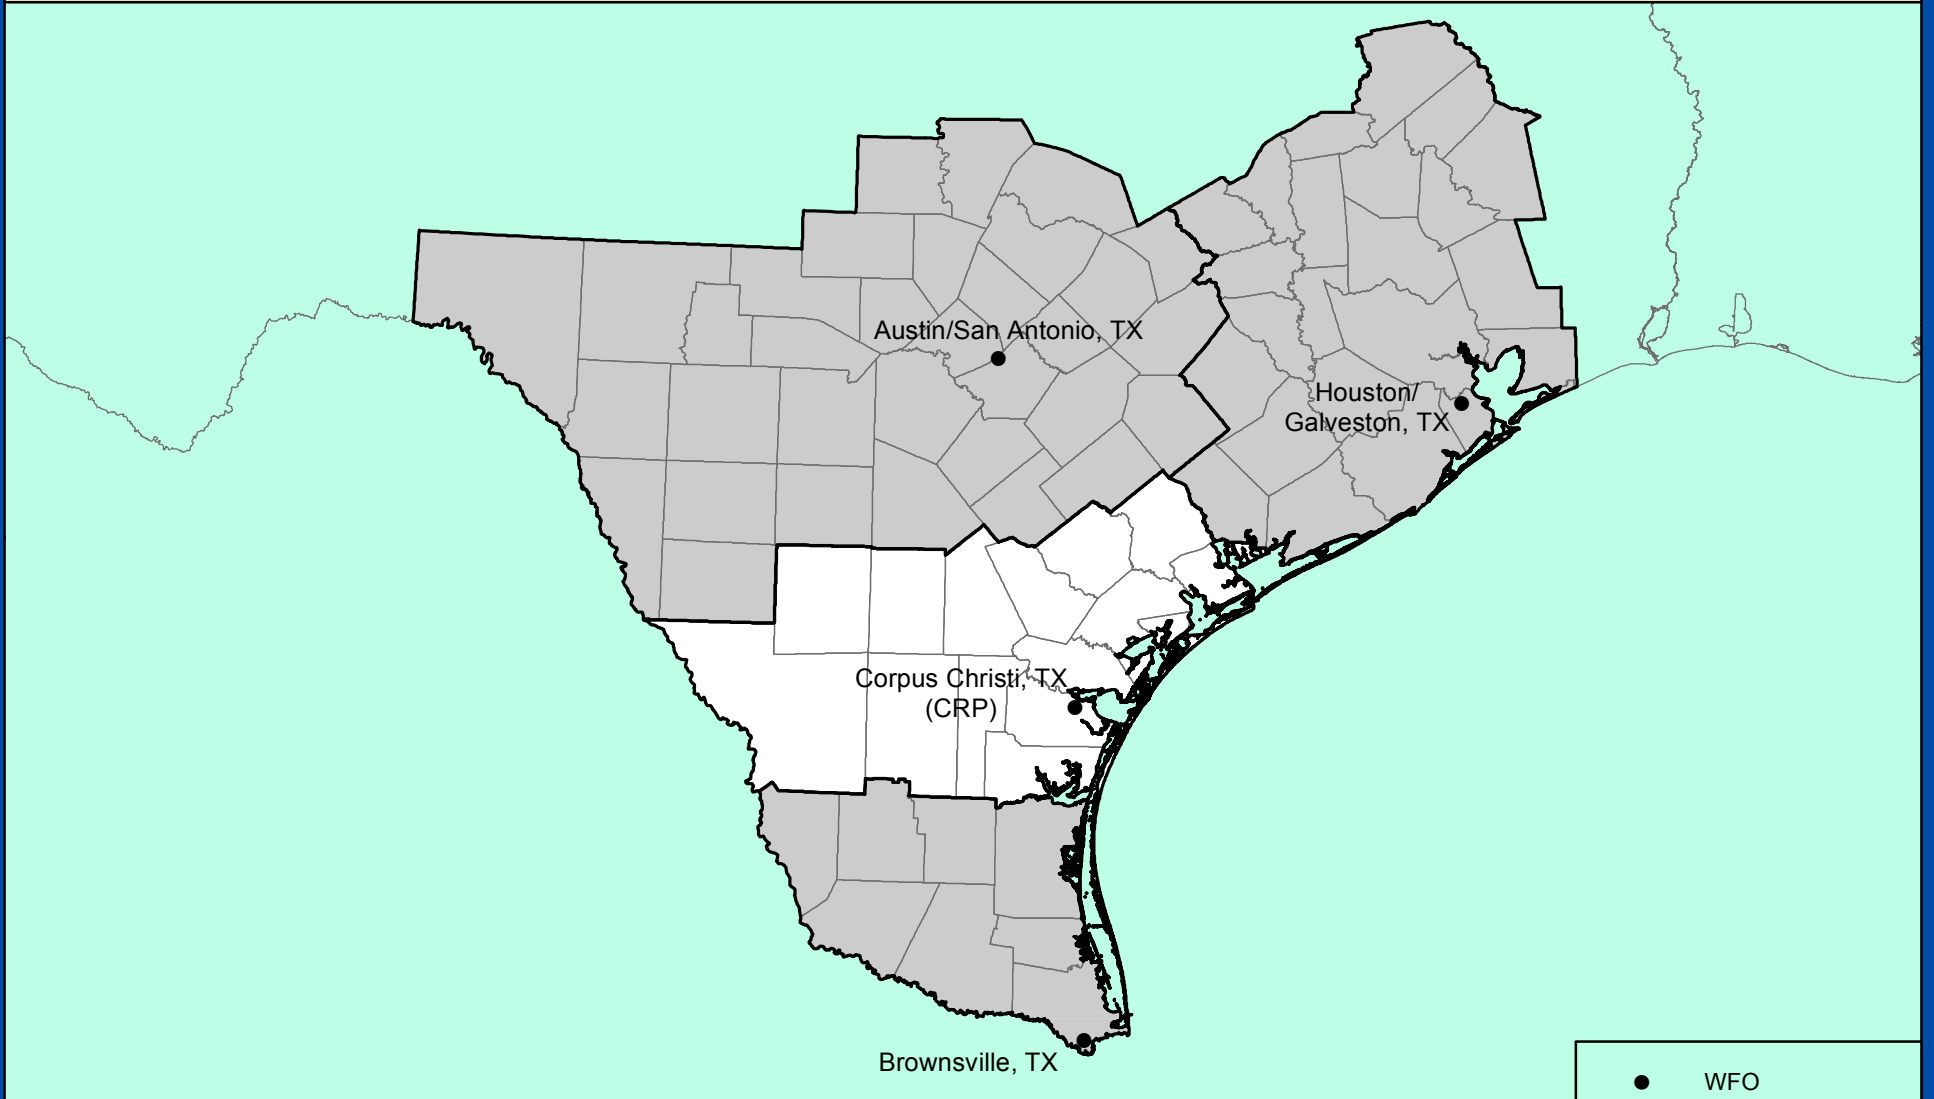

CORPUS CHRISTI, TEXAS

COUNTY WARNING FORECAST AREA

●	WFO
■	Surrounding CWFA
□	CWFA

NATIONAL WEATHER SERVICE
SOUTHERN REGION