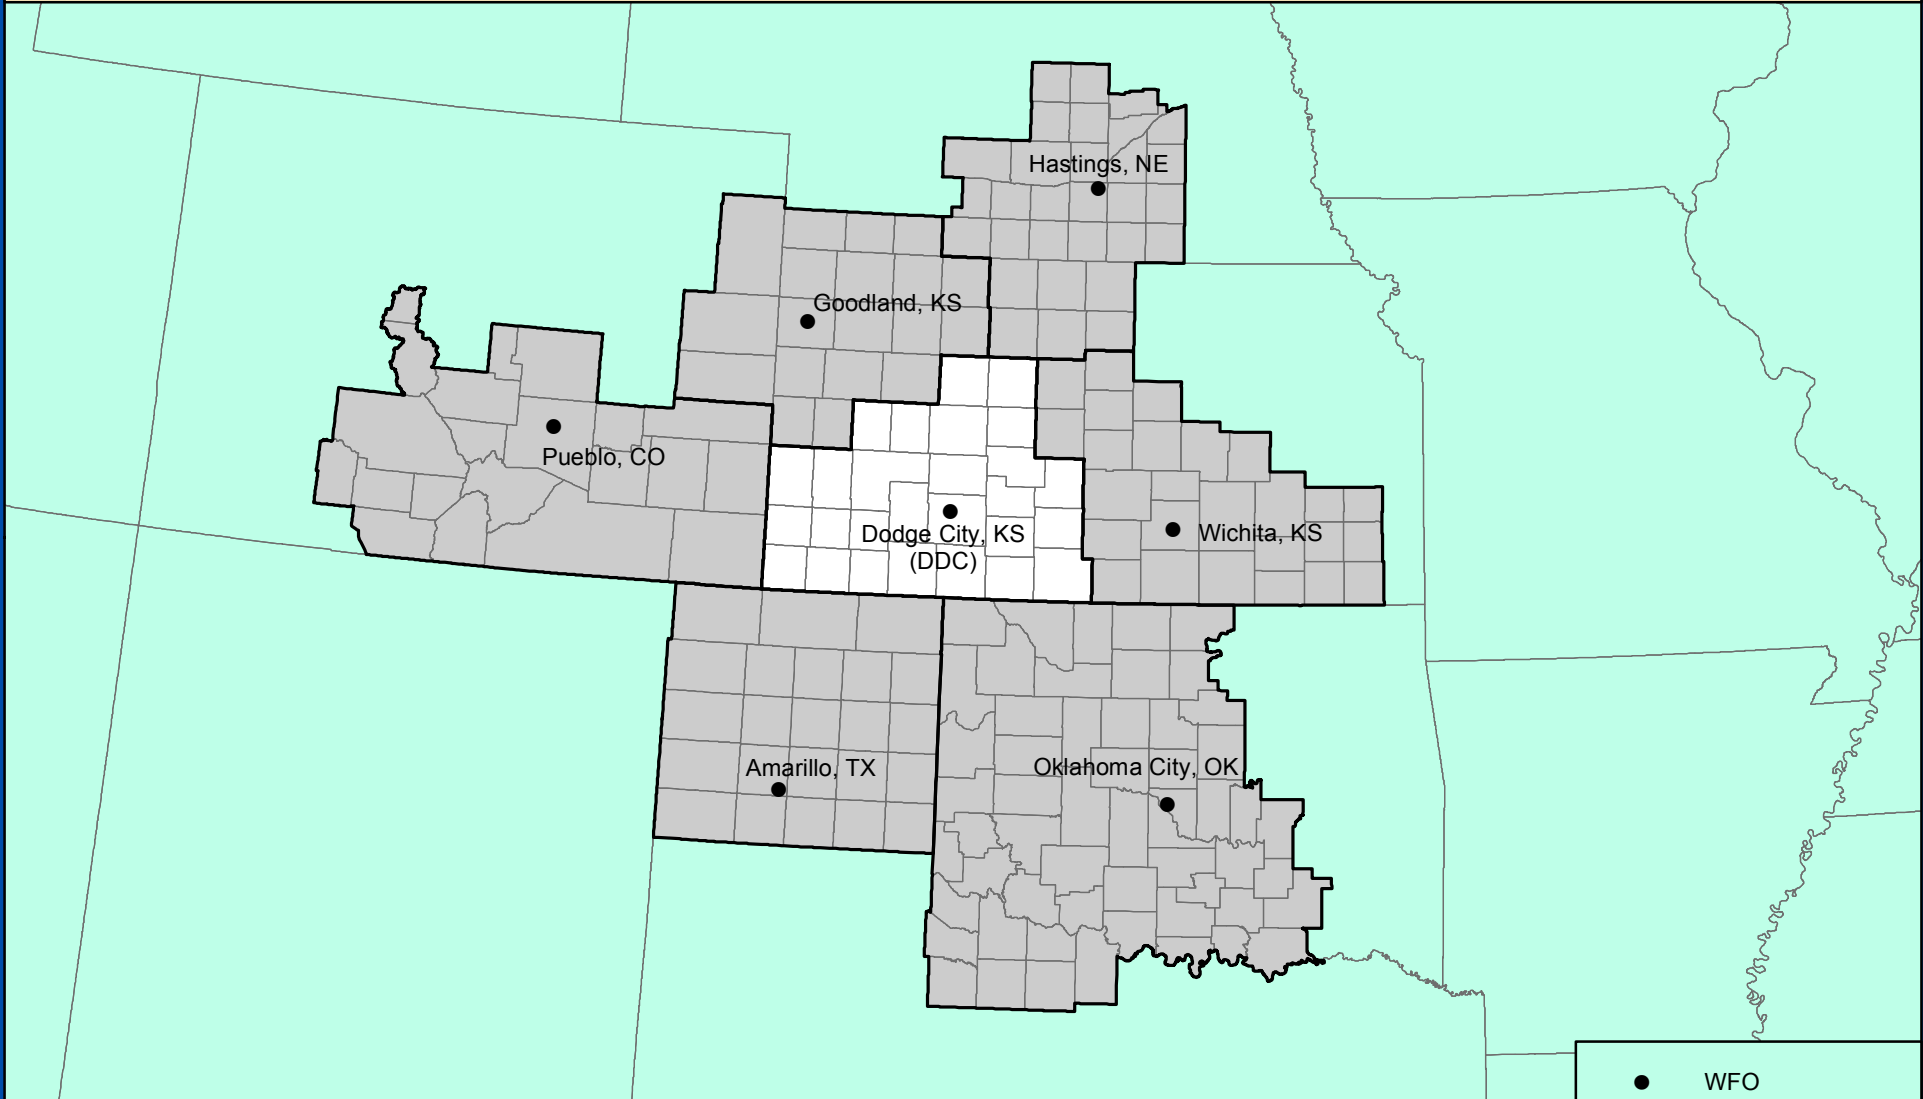

# DODGE CITY, KANSAS

## COUNTY WARNING FORECAST AREA

**NATIONAL WEATHER SERVICE**  
**CENTRAL REGION**

APRIL 2017  
MIRS GROUP

● WFO

■ Surrounding CWFA

□ CWFA