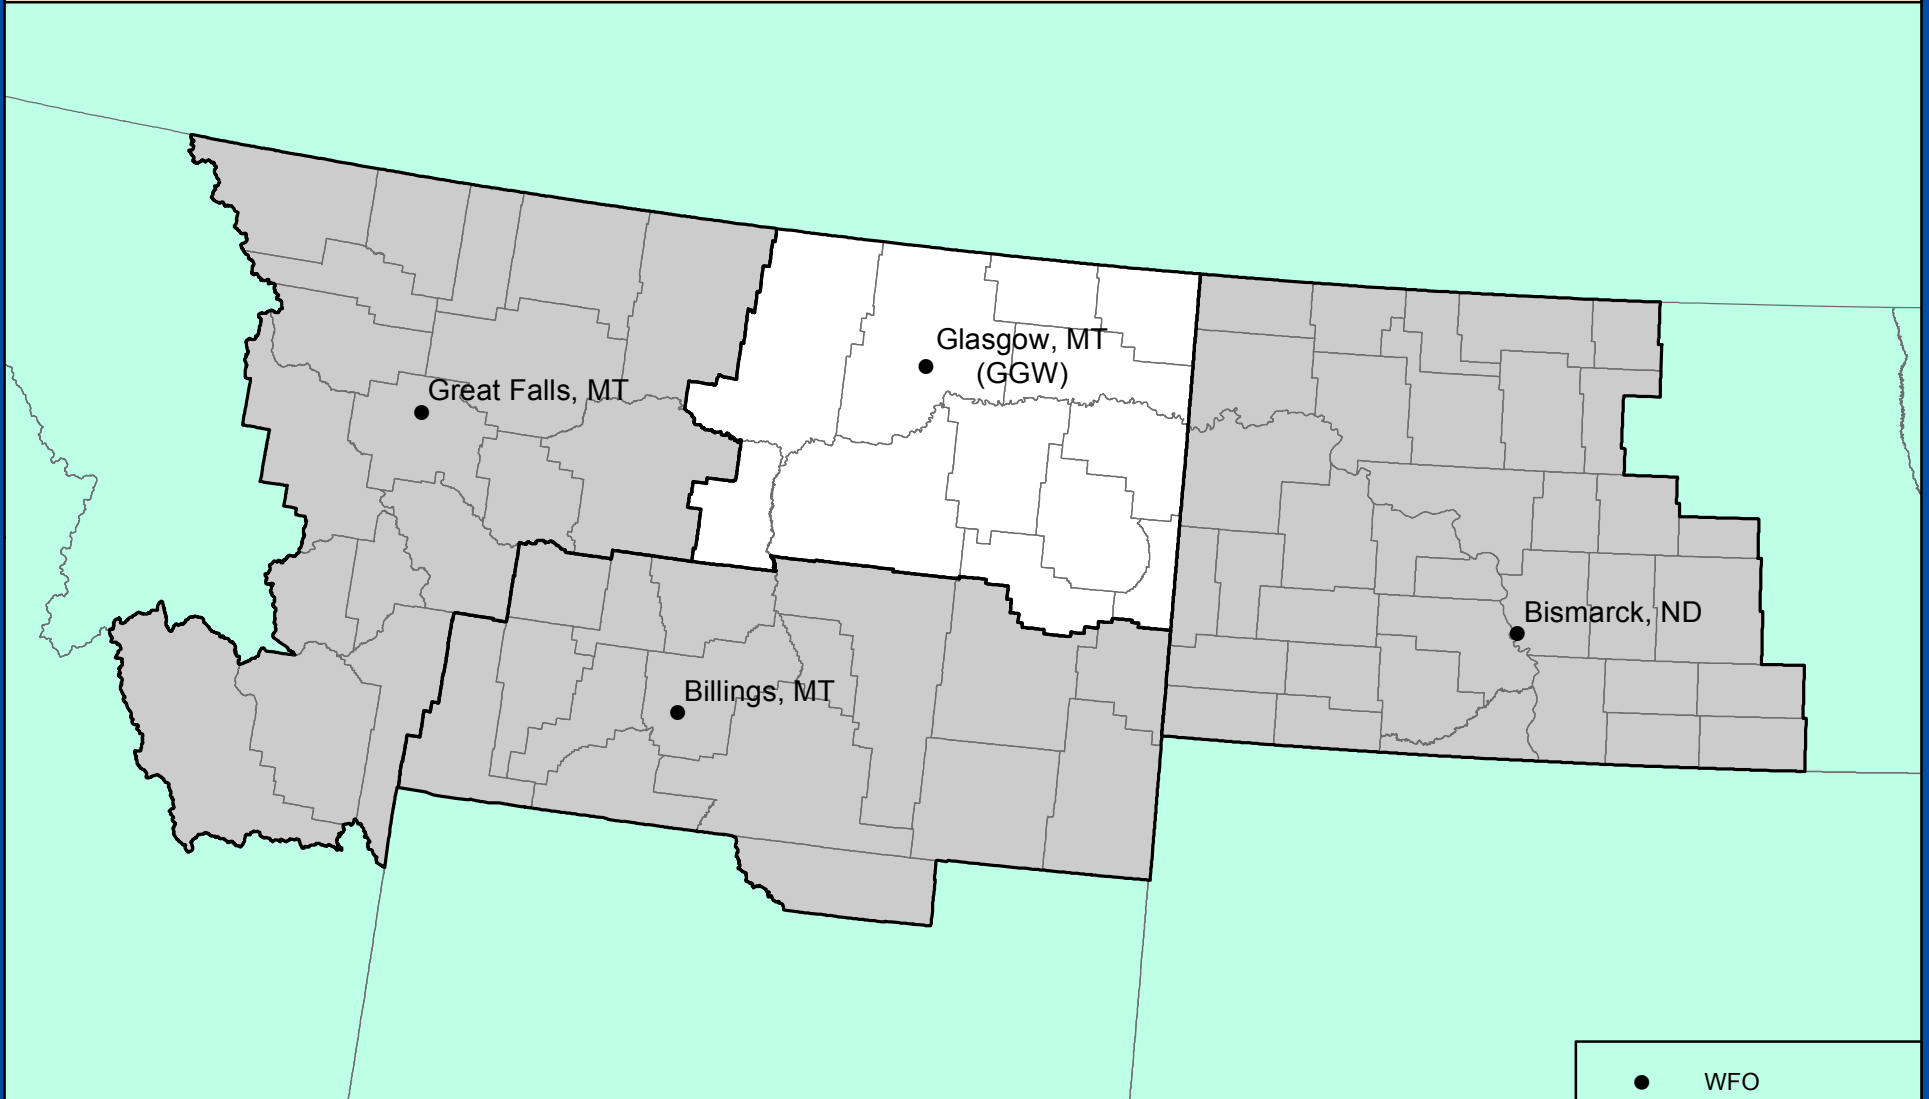

GLASGOW, MONTANA

COUNTY WARNING FORECAST AREA

NATIONAL WEATHER SERVICE
WESTERN REGION

APRIL 2017
MIRS GROUP