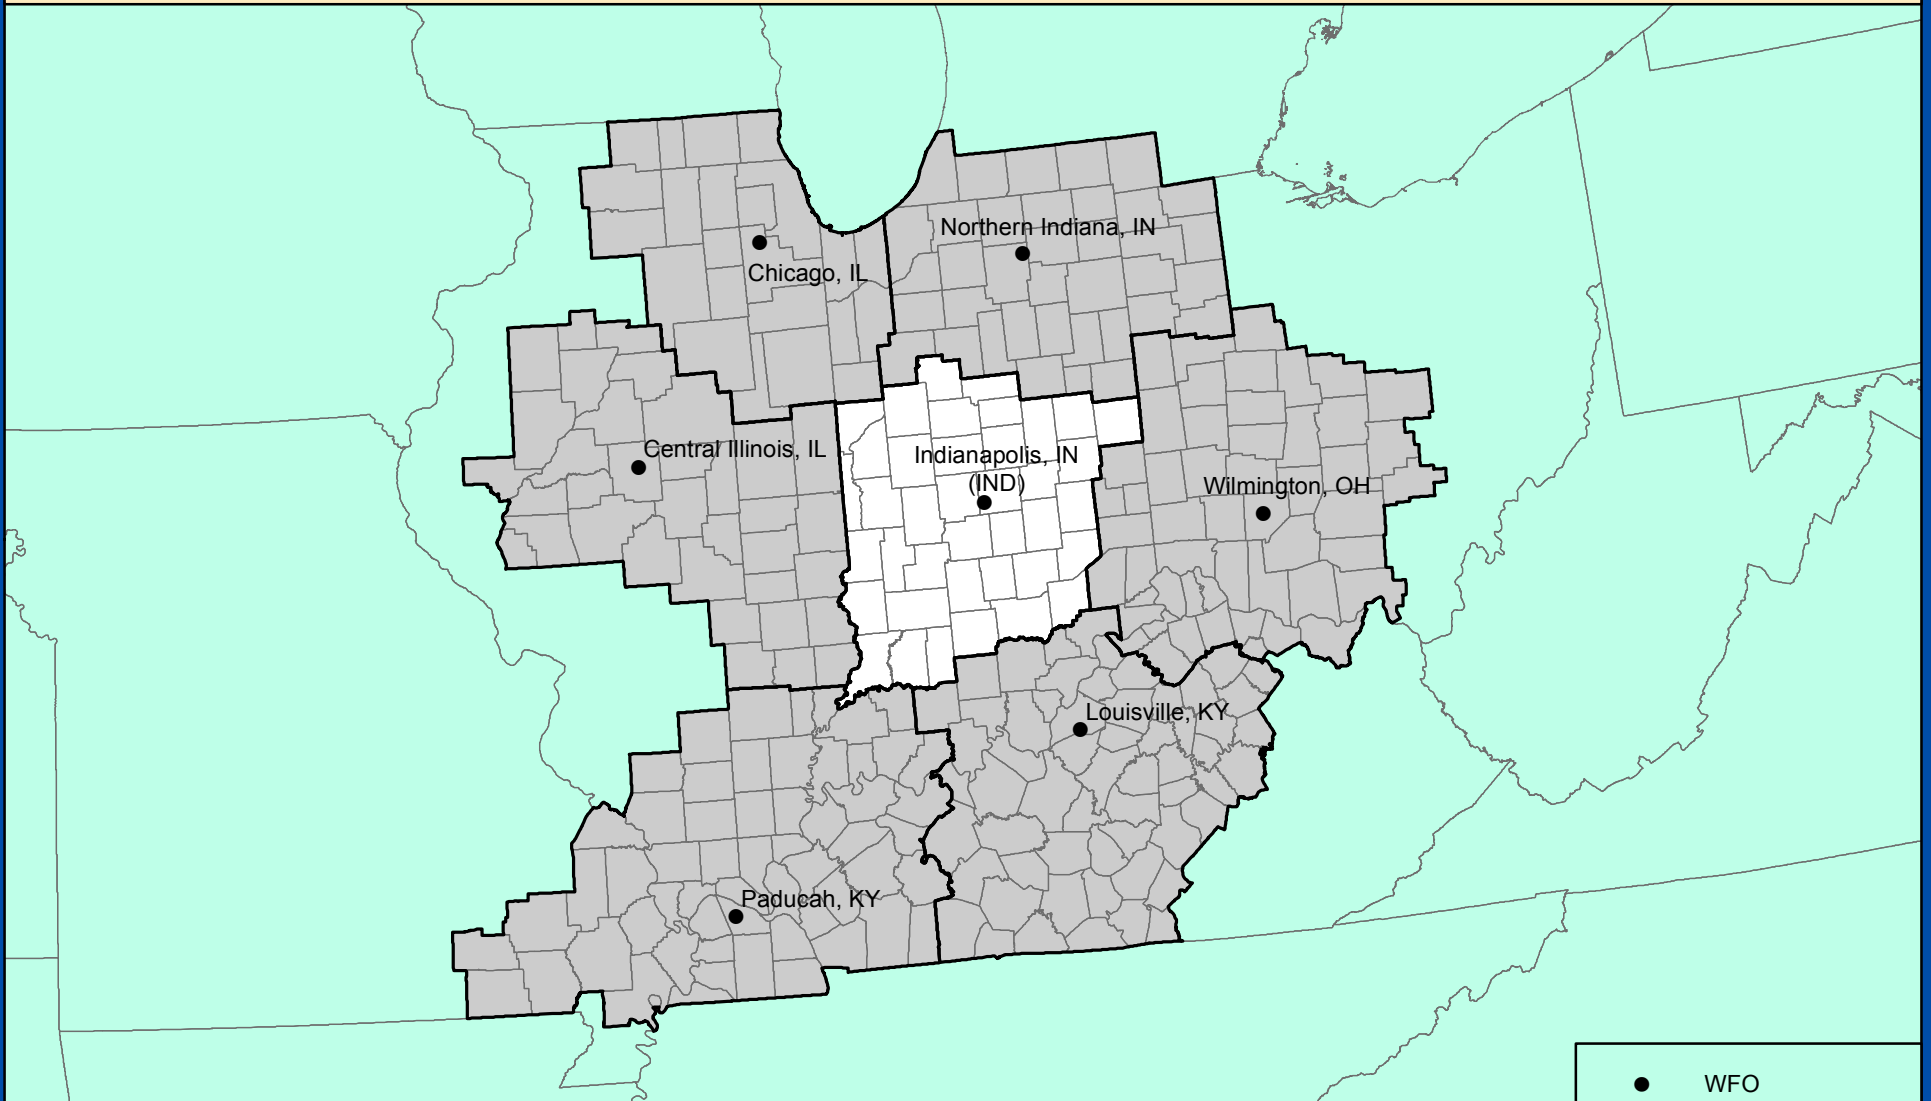

INDIANAPOLIS, INDIANA

COUNTY WARNING FORECAST AREA

NATIONAL WEATHER SERVICE
CENTRAL REGION

APRIL 2017
MIRS GROUP

- WFO
- Surrounding CWFA
- CWFA