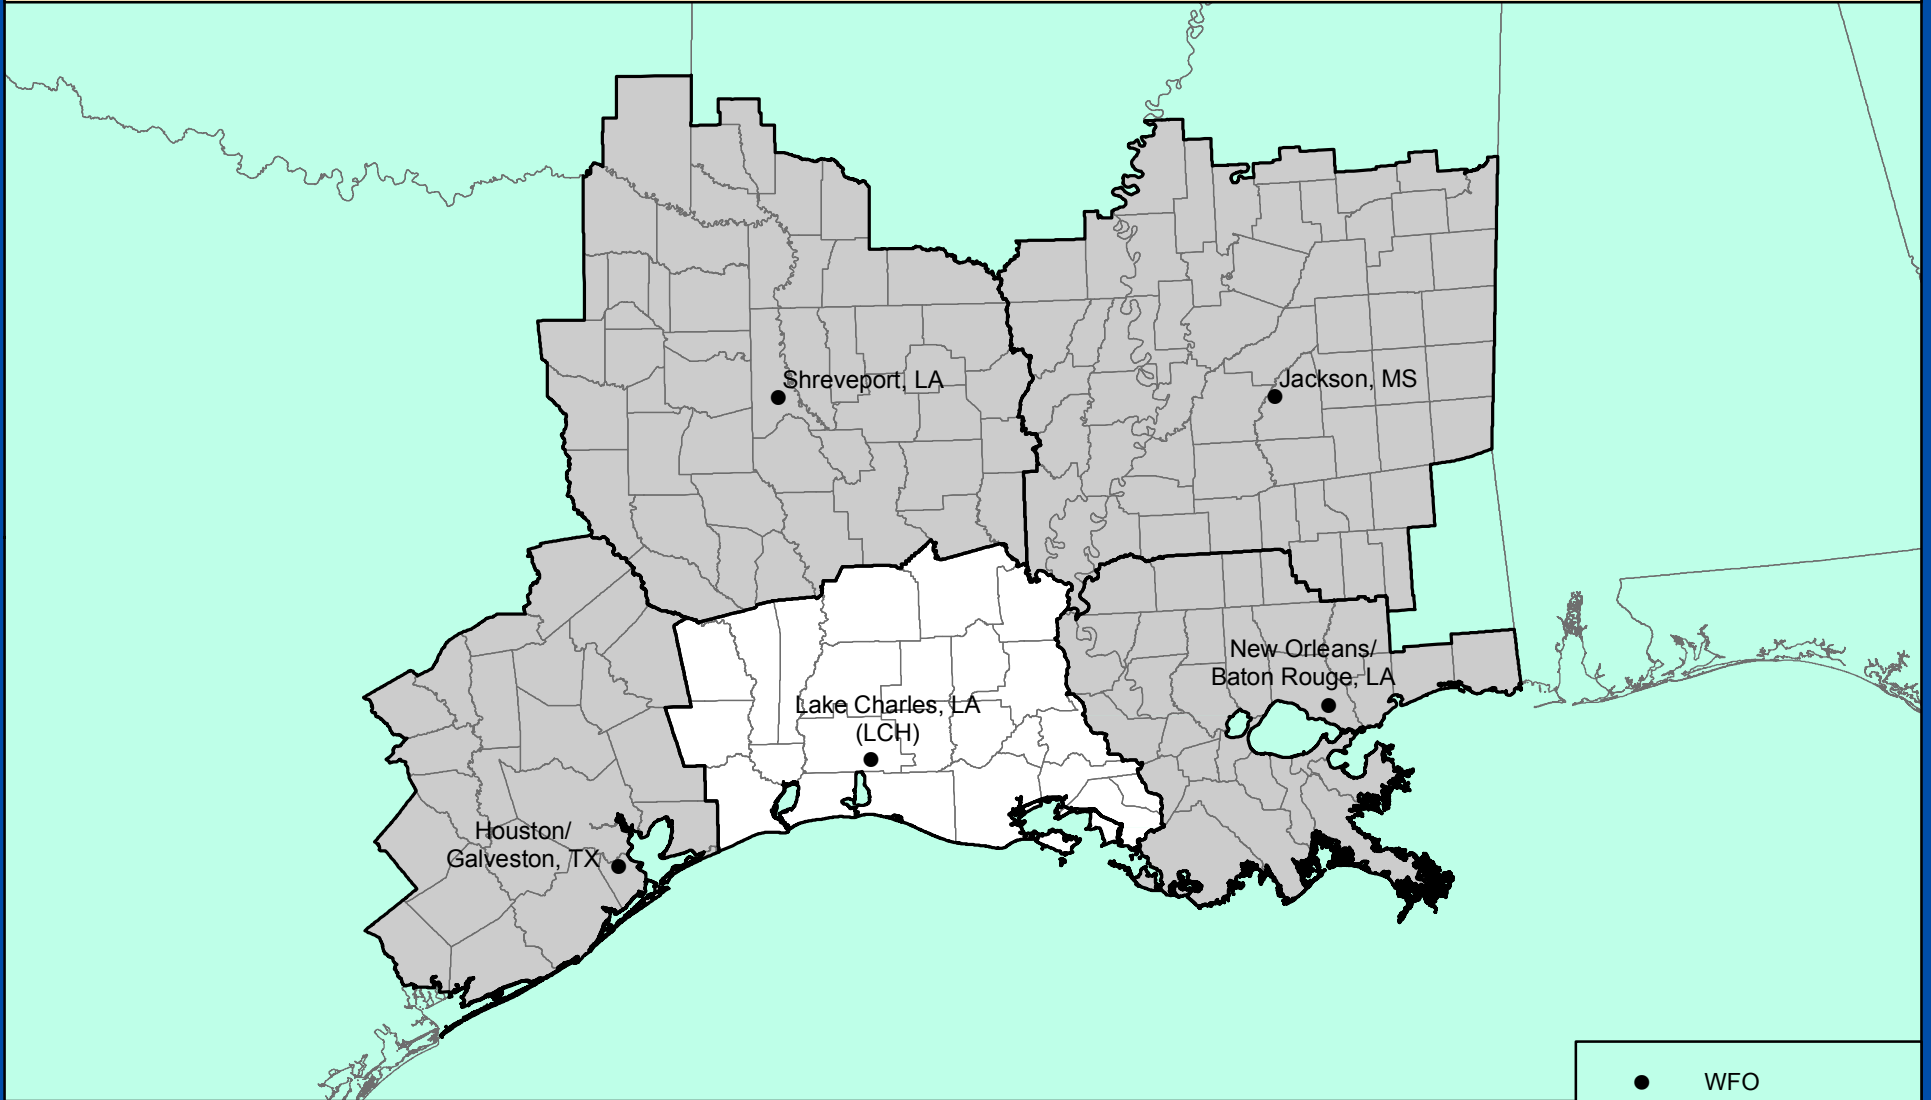

LAKE CHARLES, LOUISIANA

COUNTY WARNING FORECAST AREA

NATIONAL WEATHER SERVICE
SOUTHERN REGION