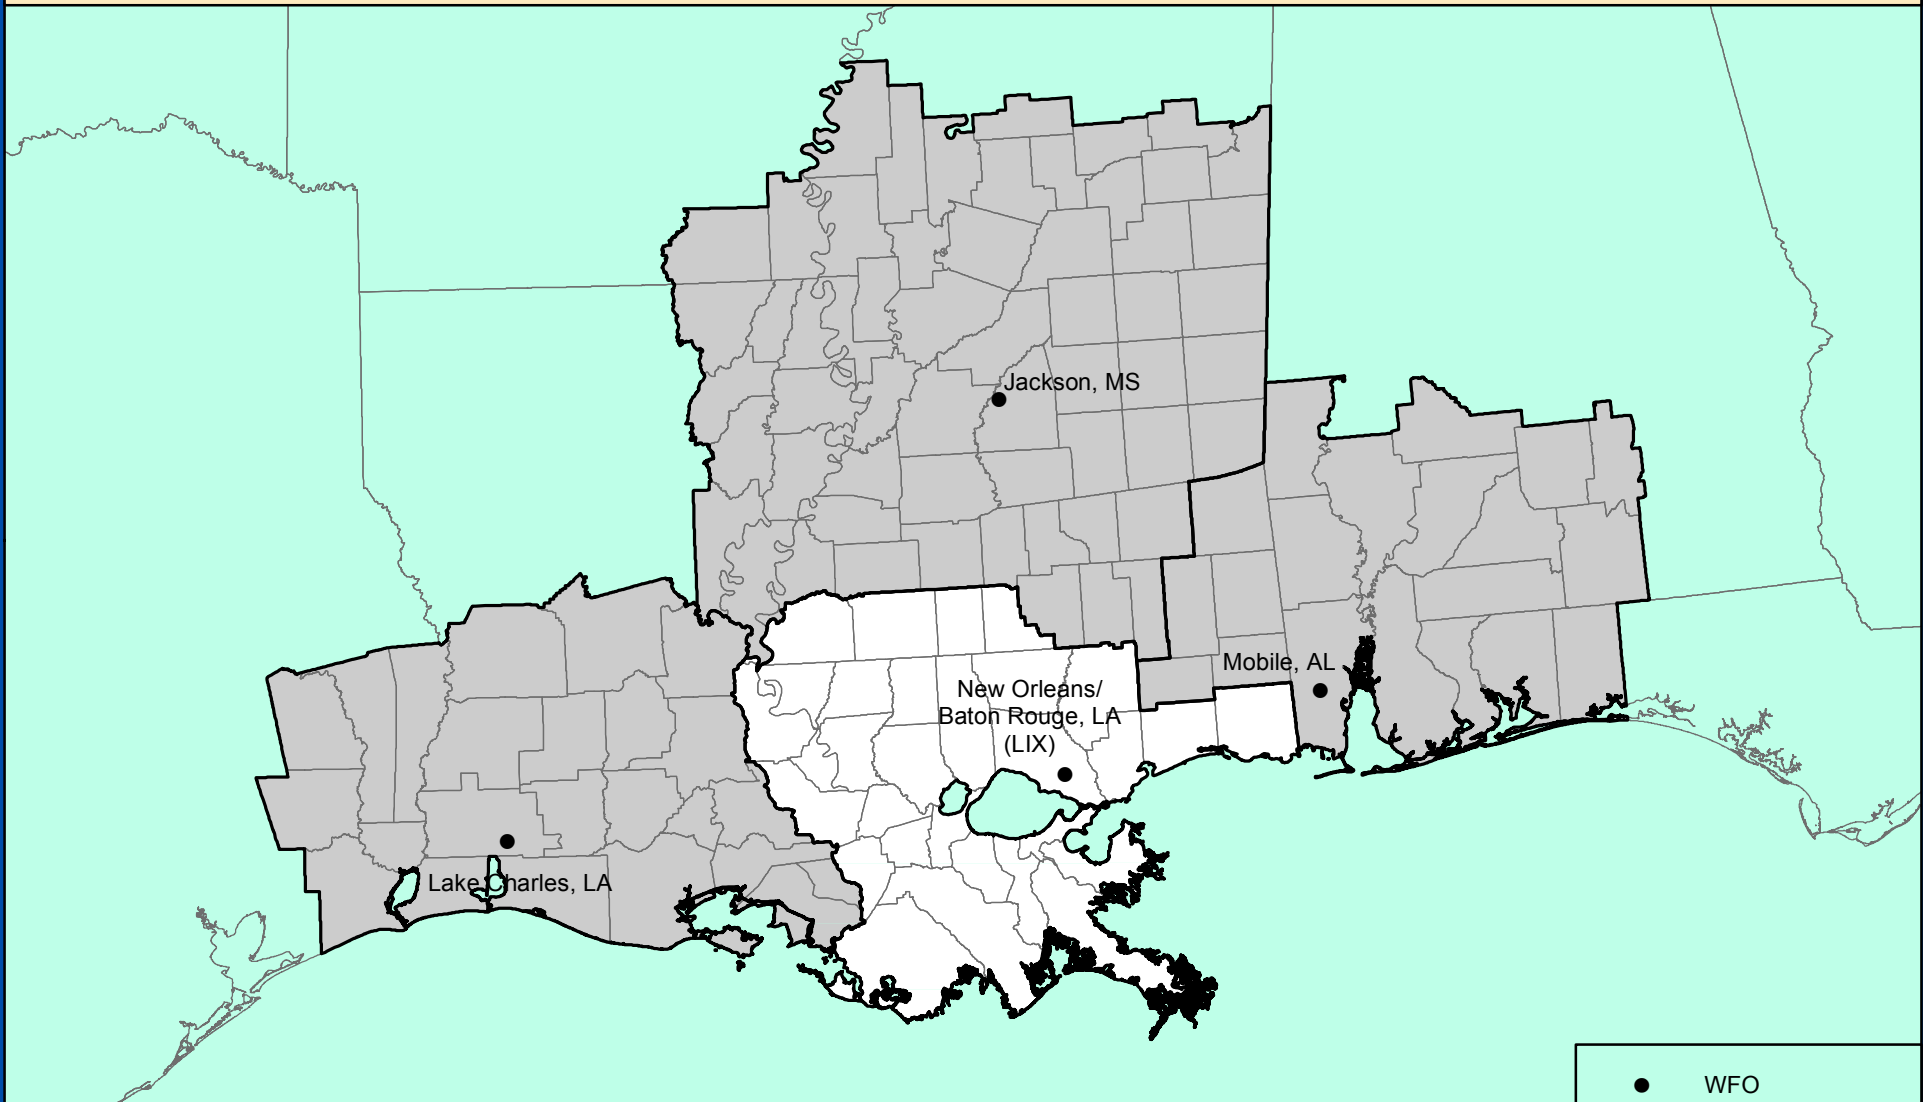

NEW ORLEANS/BATON ROUGE, LOUISIANA COUNTY WARNING FORECAST AREA

●	WFO
■	Surrounding CWFA
□	CWFA

**NATIONAL WEATHER SERVICE
SOUTHERN REGION**

APRIL 2017
MIRS GROUP