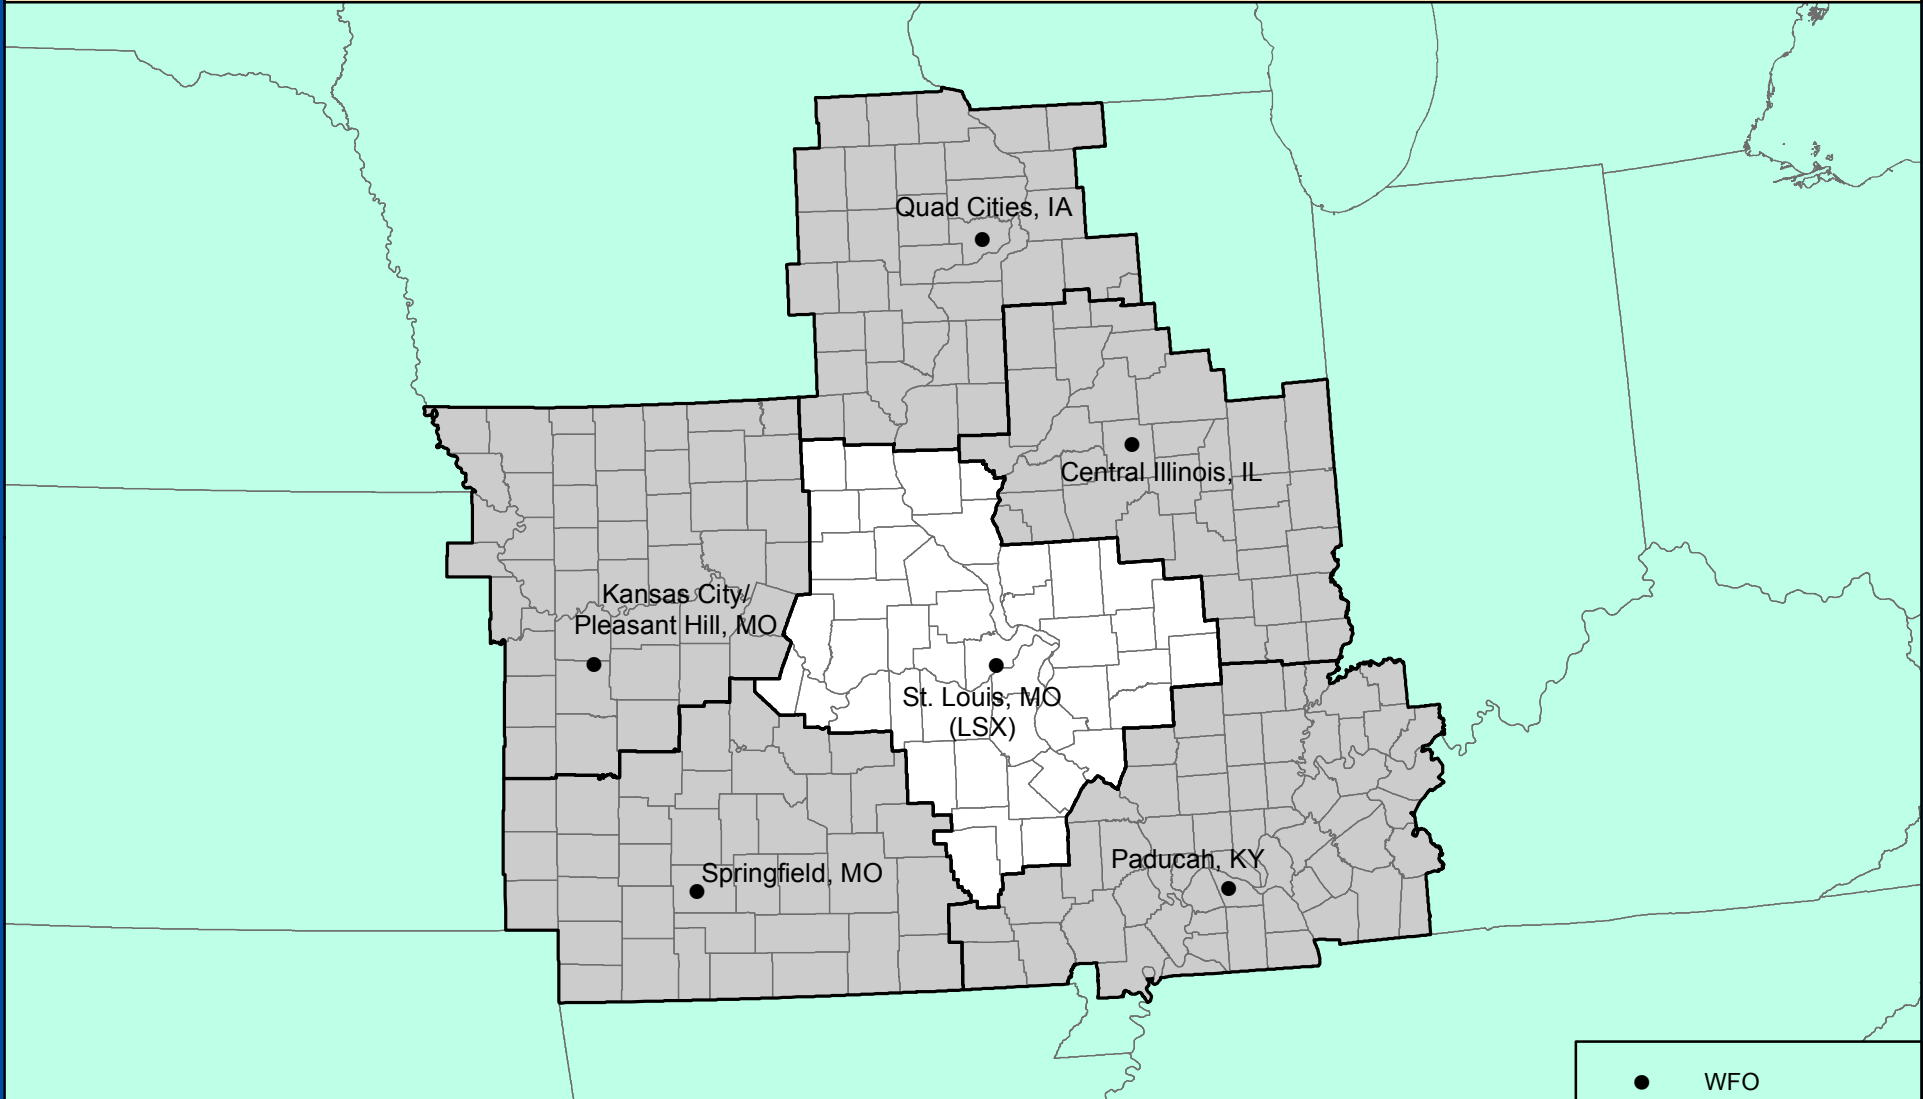

ST. LOUIS, MISSOURI

COUNTY WARNING FORECAST AREA

- WFO
- Surrounding CWFA
- CWFA

NATIONAL WEATHER SERVICE
CENTRAL REGION