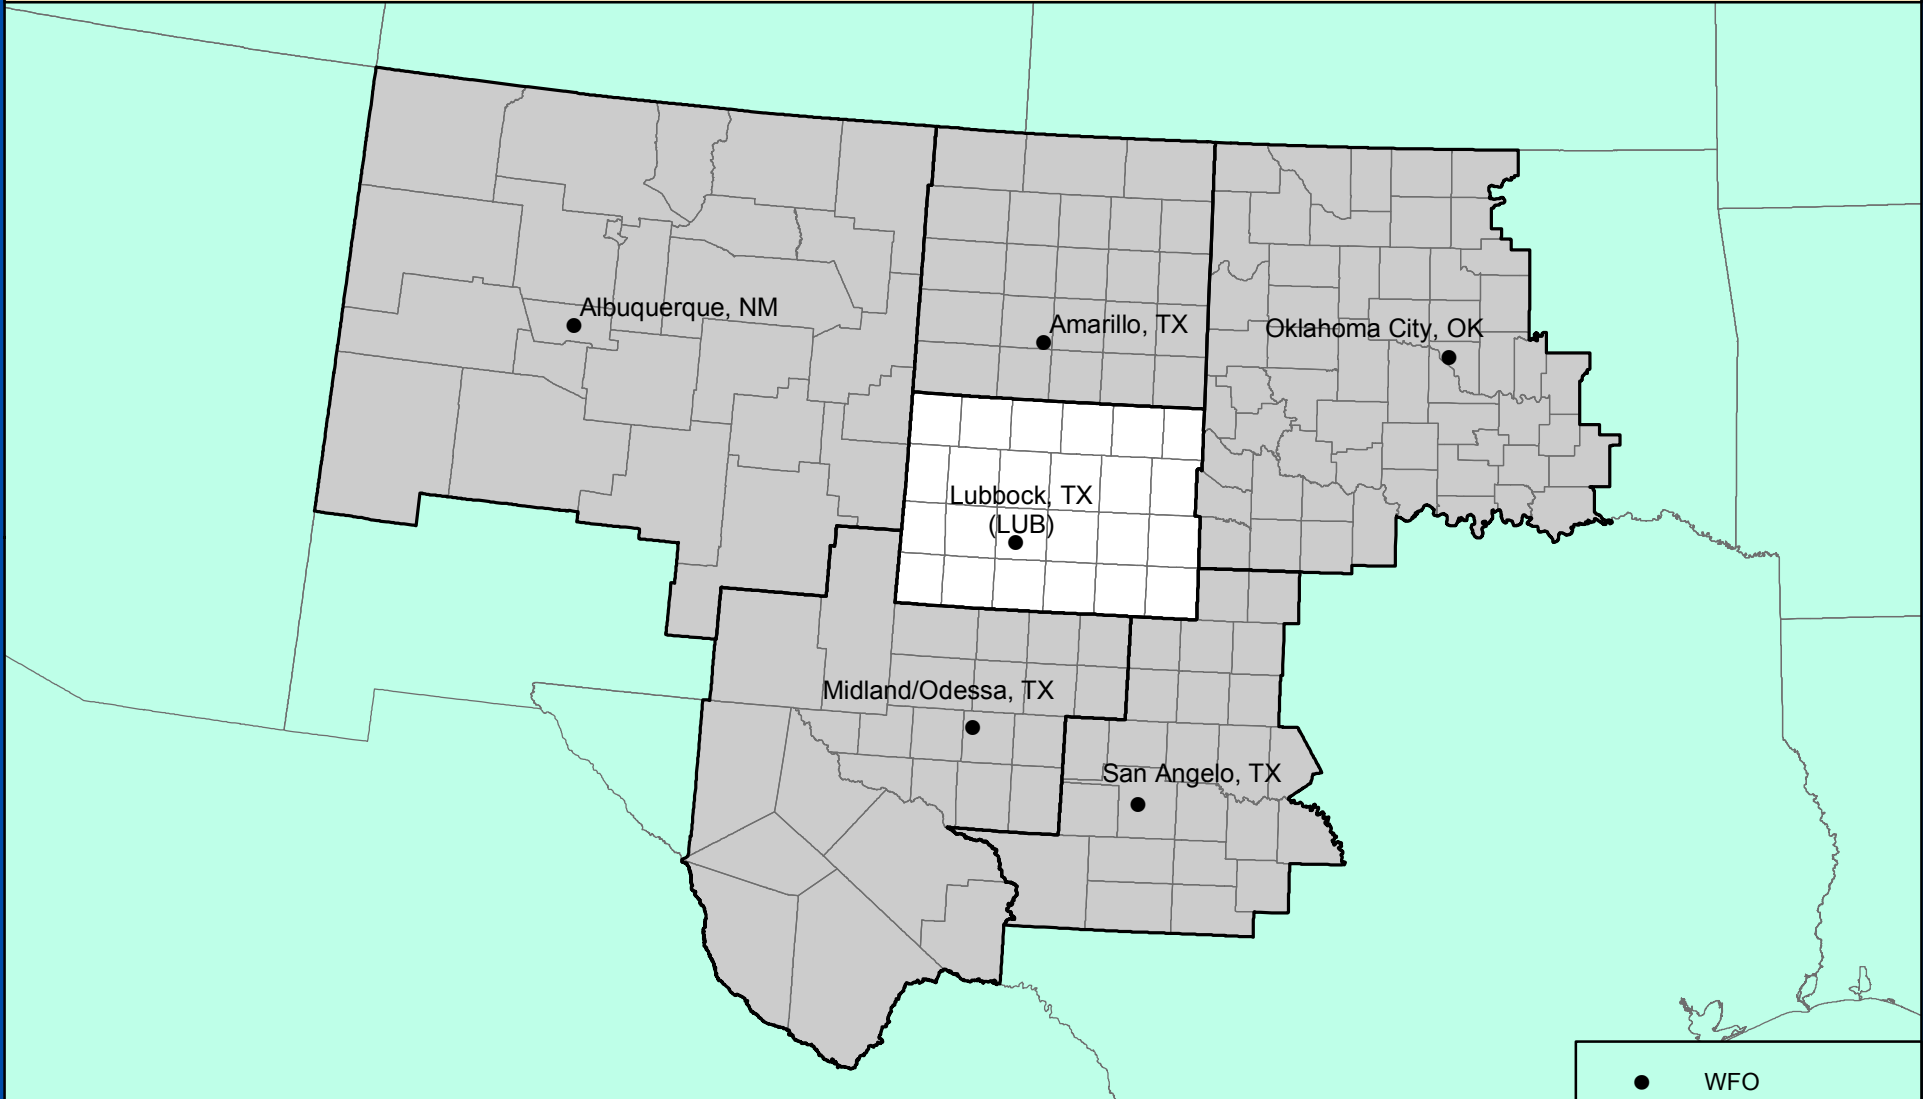

LUBBOCK, TEXAS

COUNTY WARNING FORECAST AREA

NATIONAL WEATHER SERVICE
SOUTHERN REGION

APRIL 2017
MIRS GROUP

- WFO
- Surrounding CWFA
- CWFA