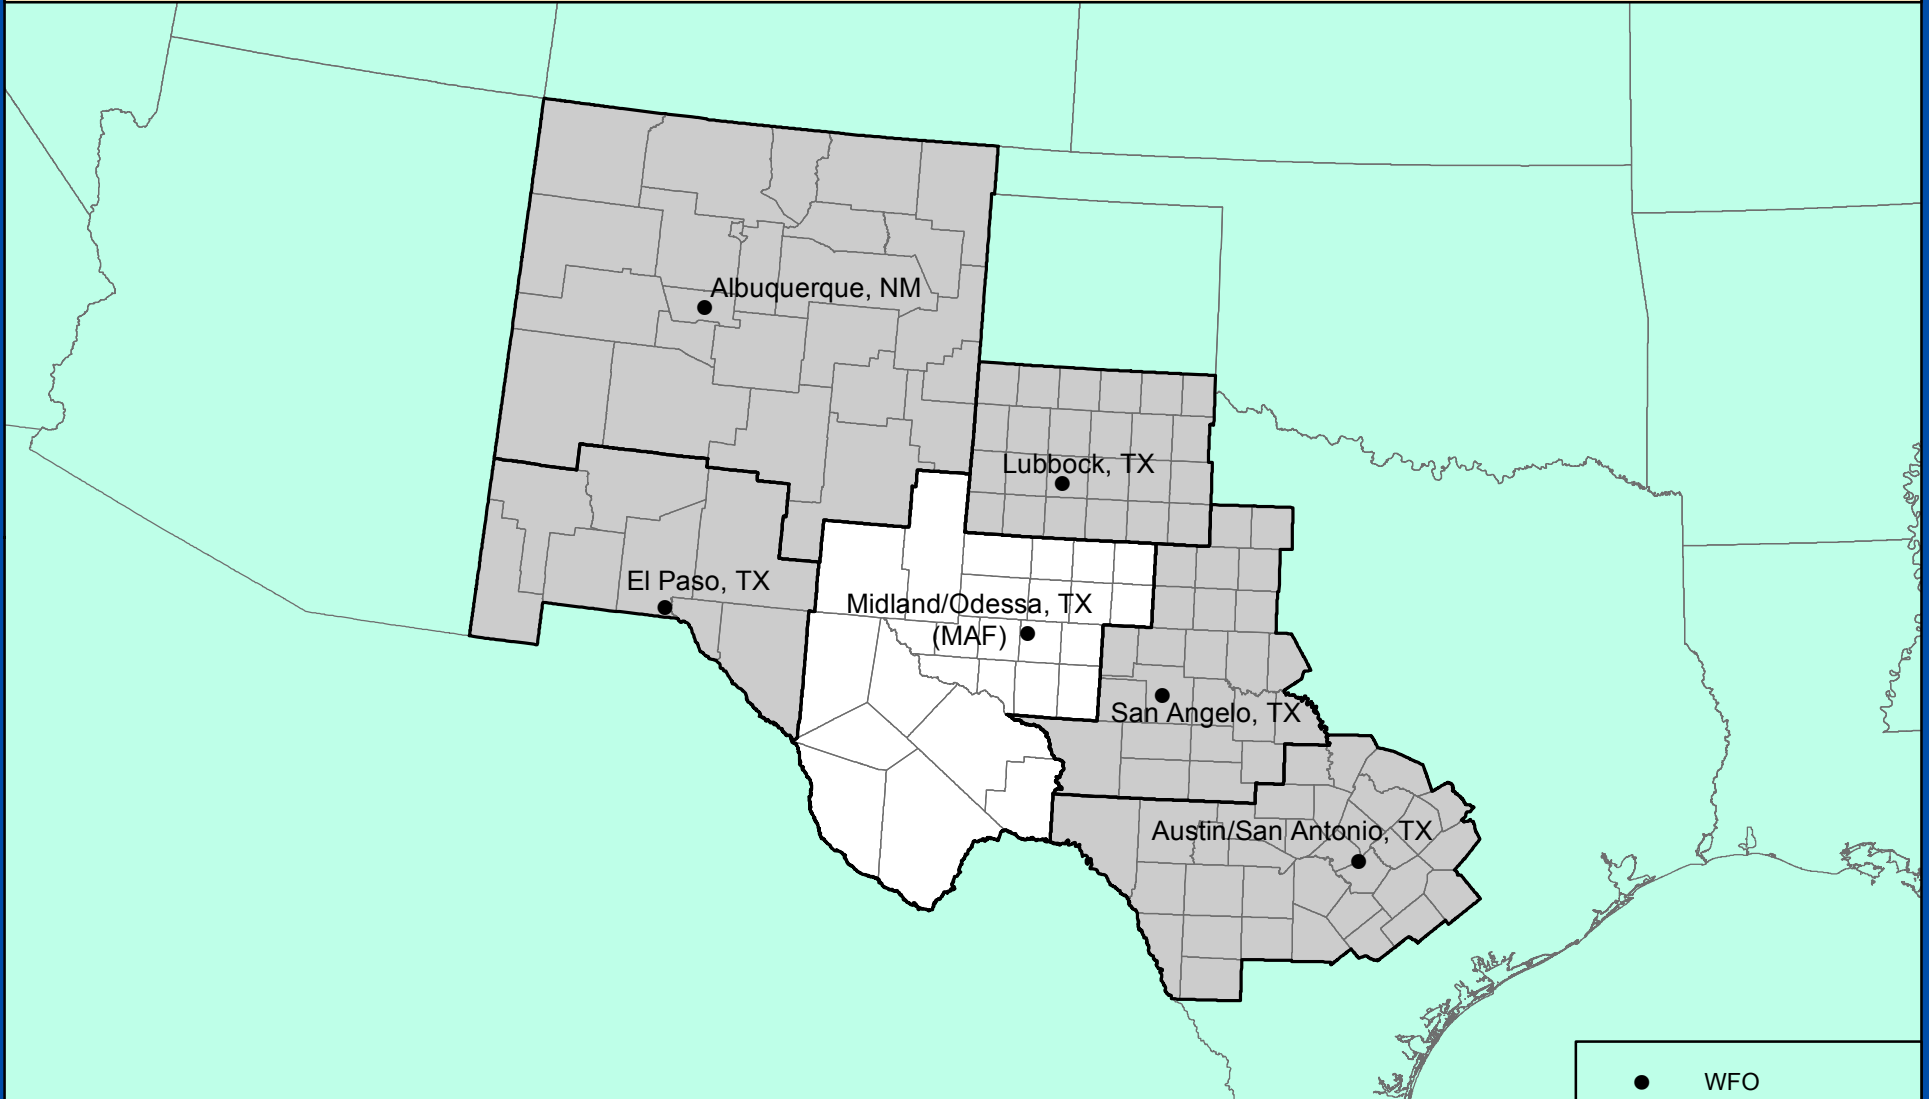

MIDLAND/ODESSA, TEXAS

COUNTY WARNING FORECAST AREA

NATIONAL WEATHER SERVICE
SOUTHERN REGION

APRIL 2017
MIRS GROUP