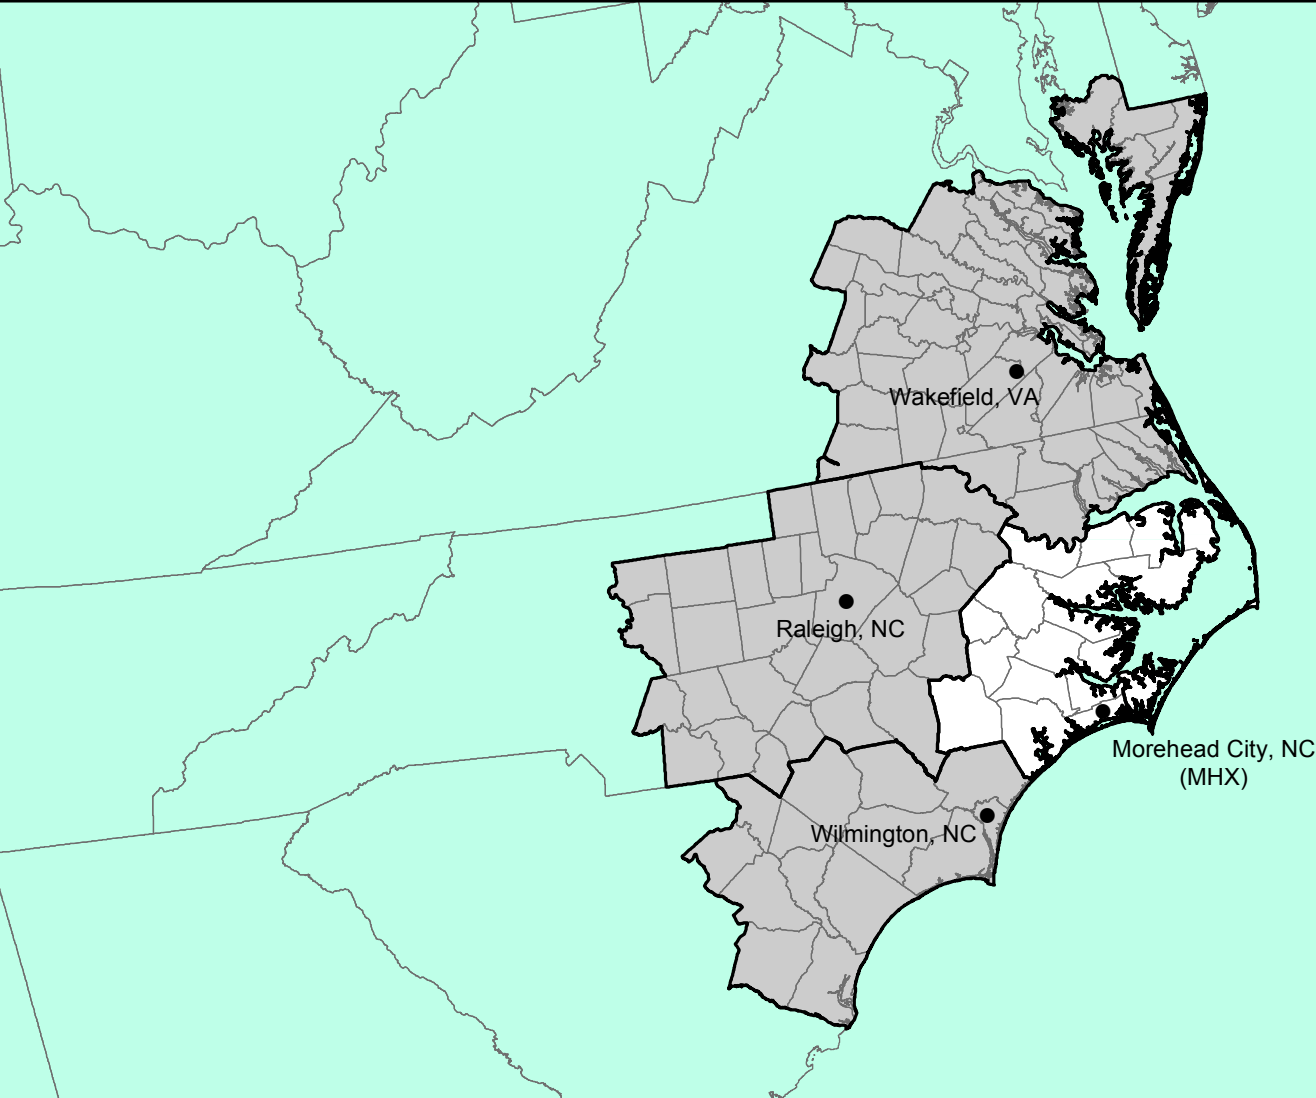

# MOREHEAD CITY, NORTH CAROLINA

## COUNTY WARNING FORECAST AREA

**NATIONAL WEATHER SERVICE**  
**EASTERN REGION**