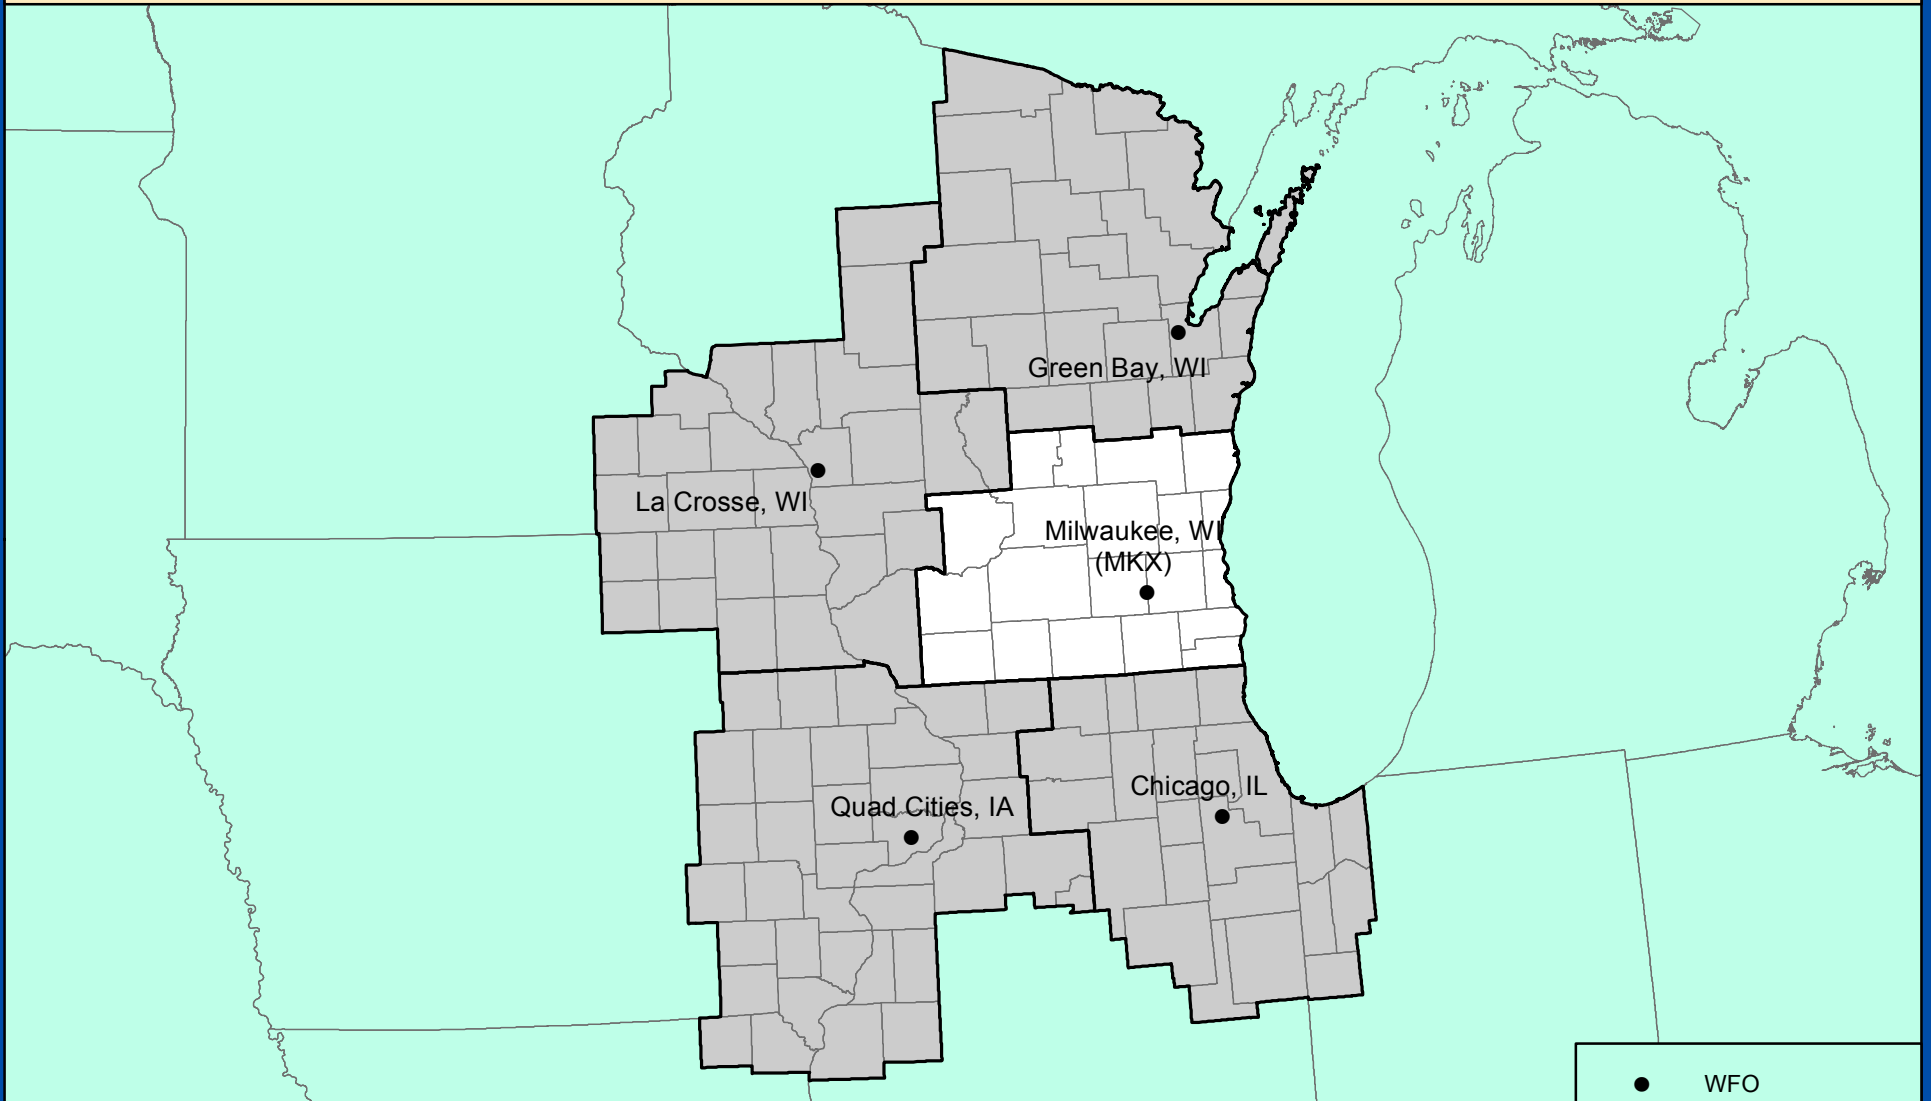

MILWAUKEE, WISCONSIN COUNTY WARNING FORECAST AREA

**NATIONAL WEATHER SERVICE
CENTRAL REGION**