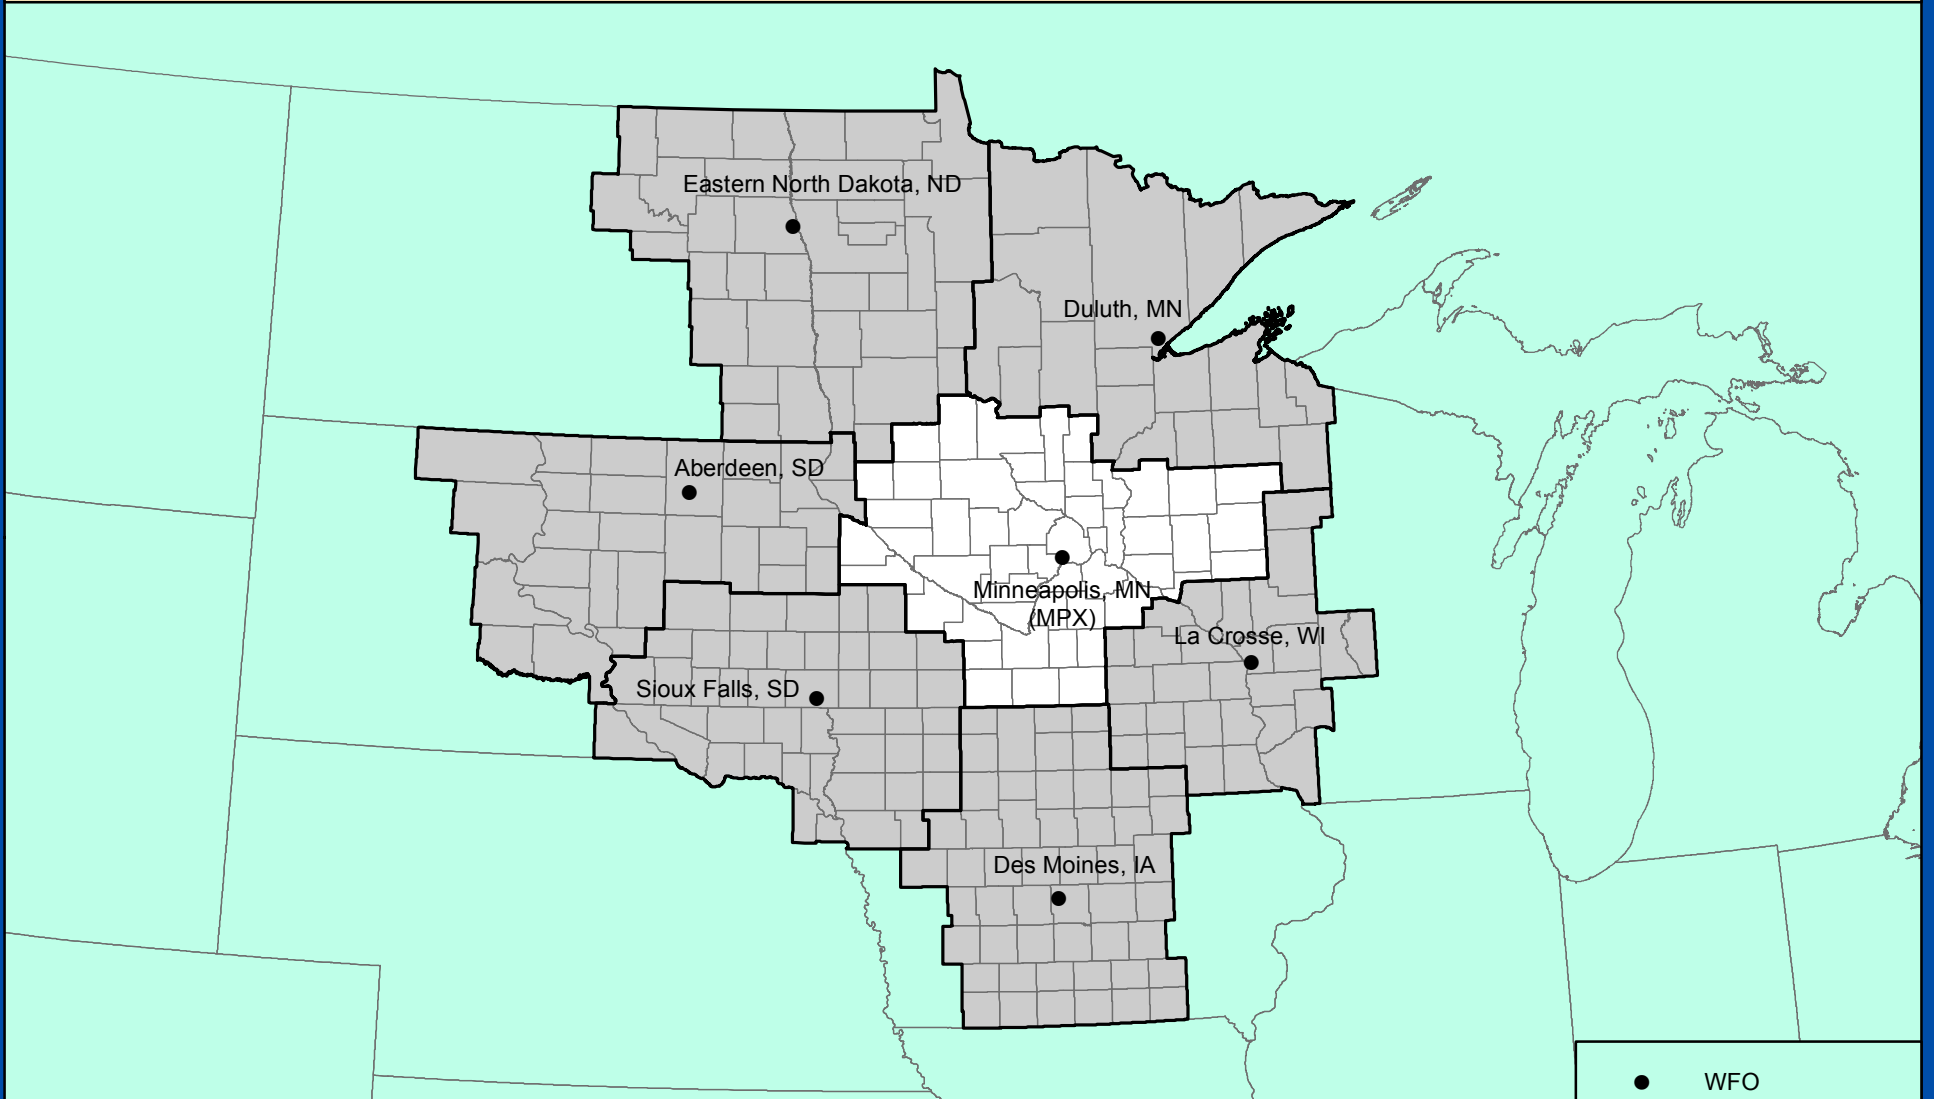

# MINNEAPOLIS, MINNESOTA

## COUNTY WARNING FORECAST AREA

- WFO
- Surrounding CWFA
- CWFA

**NATIONAL WEATHER SERVICE**  
**CENTRAL REGION**

APRIL 2017  
MIRS GROUP