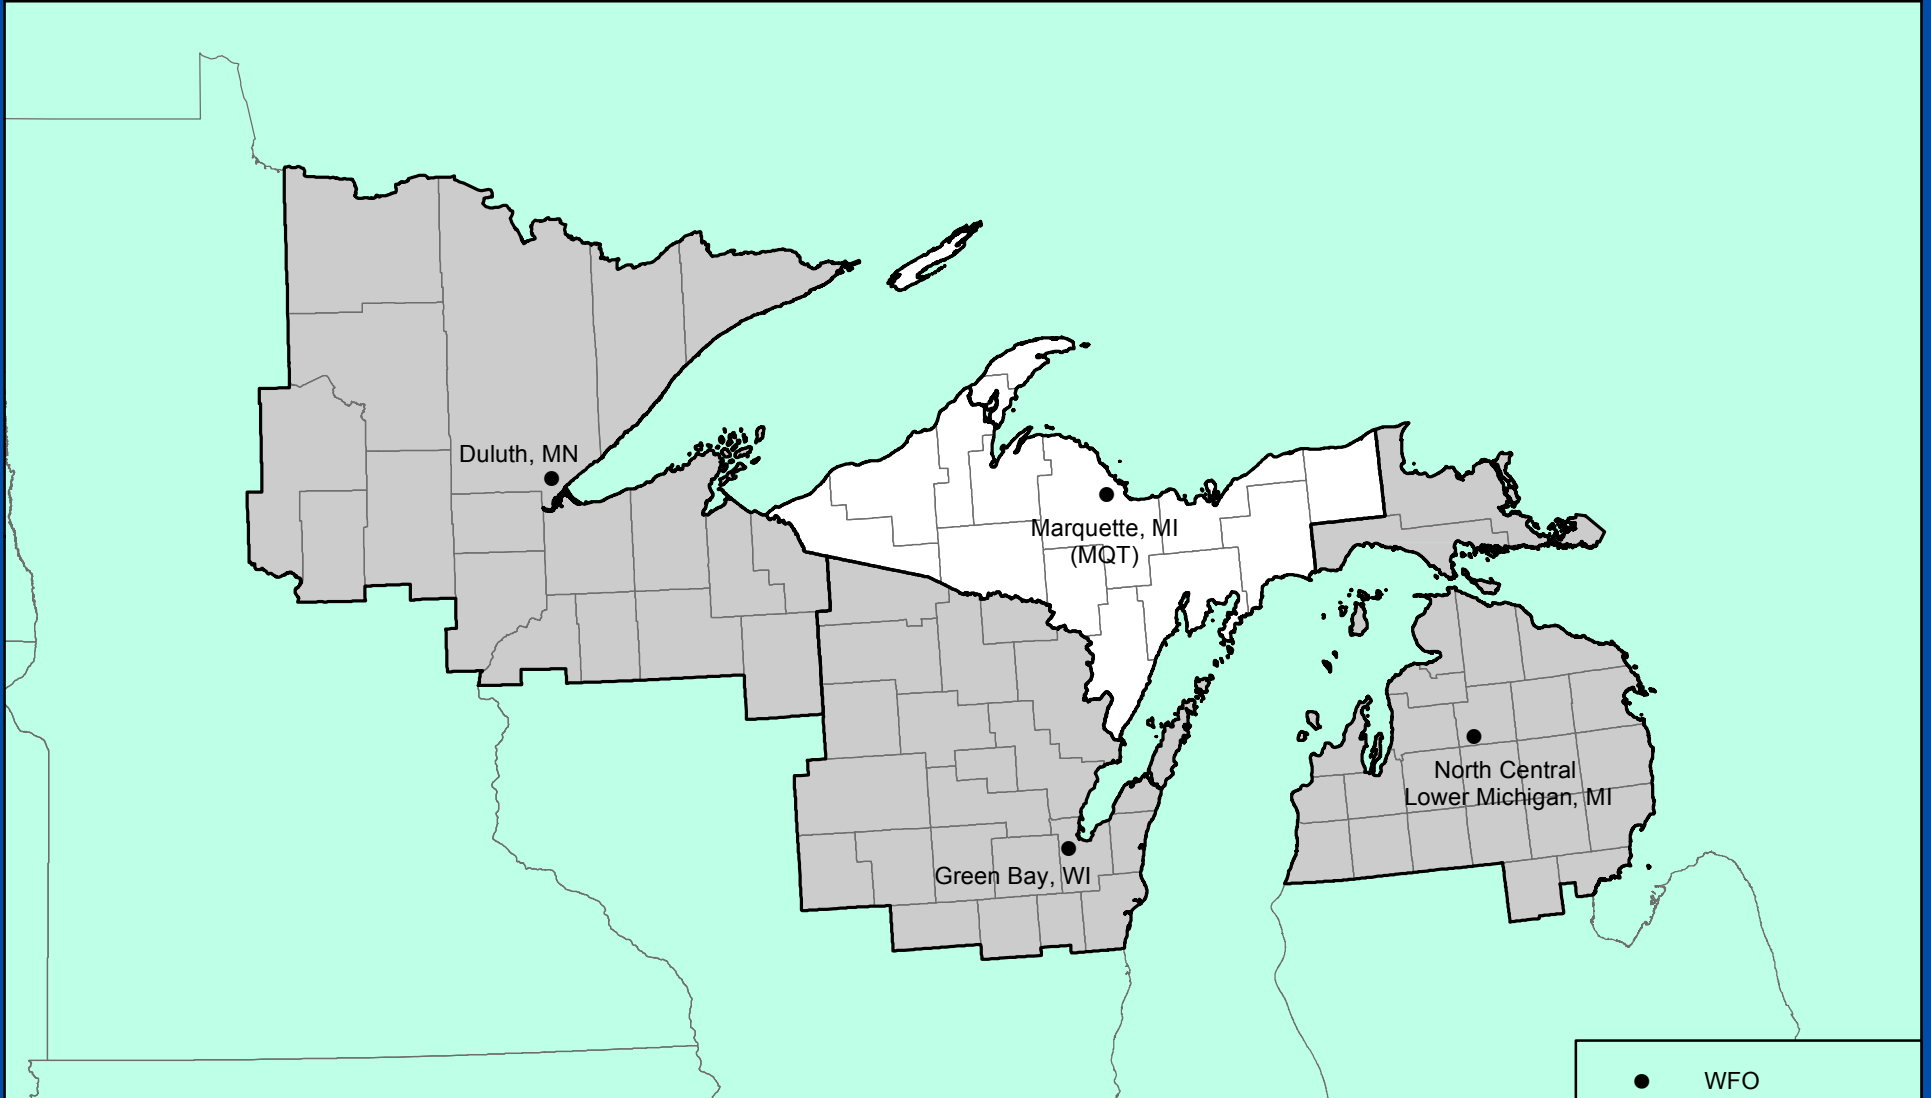

MARQUETTE, MICHIGAN

COUNTY WARNING FORECAST AREA

NATIONAL WEATHER SERVICE
CENTRAL REGION