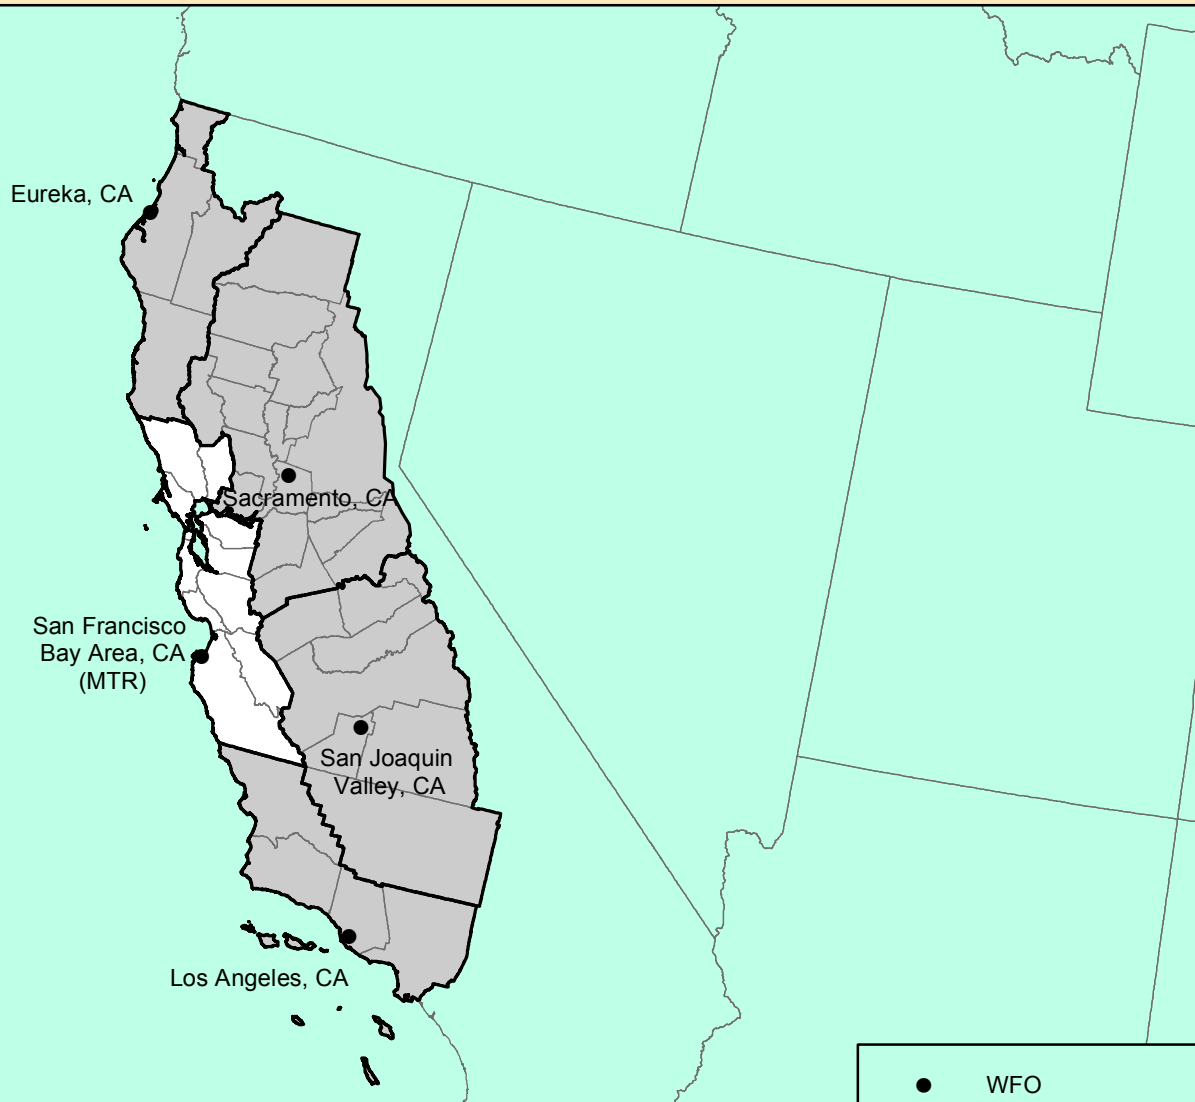

SAN FRANCISCO BAY AREA, CALIFORNIA

COUNTY WARNING FORECAST AREA

NATIONAL WEATHER SERVICE
WESTERN REGION

APRIL 2017
MIRS GROUP