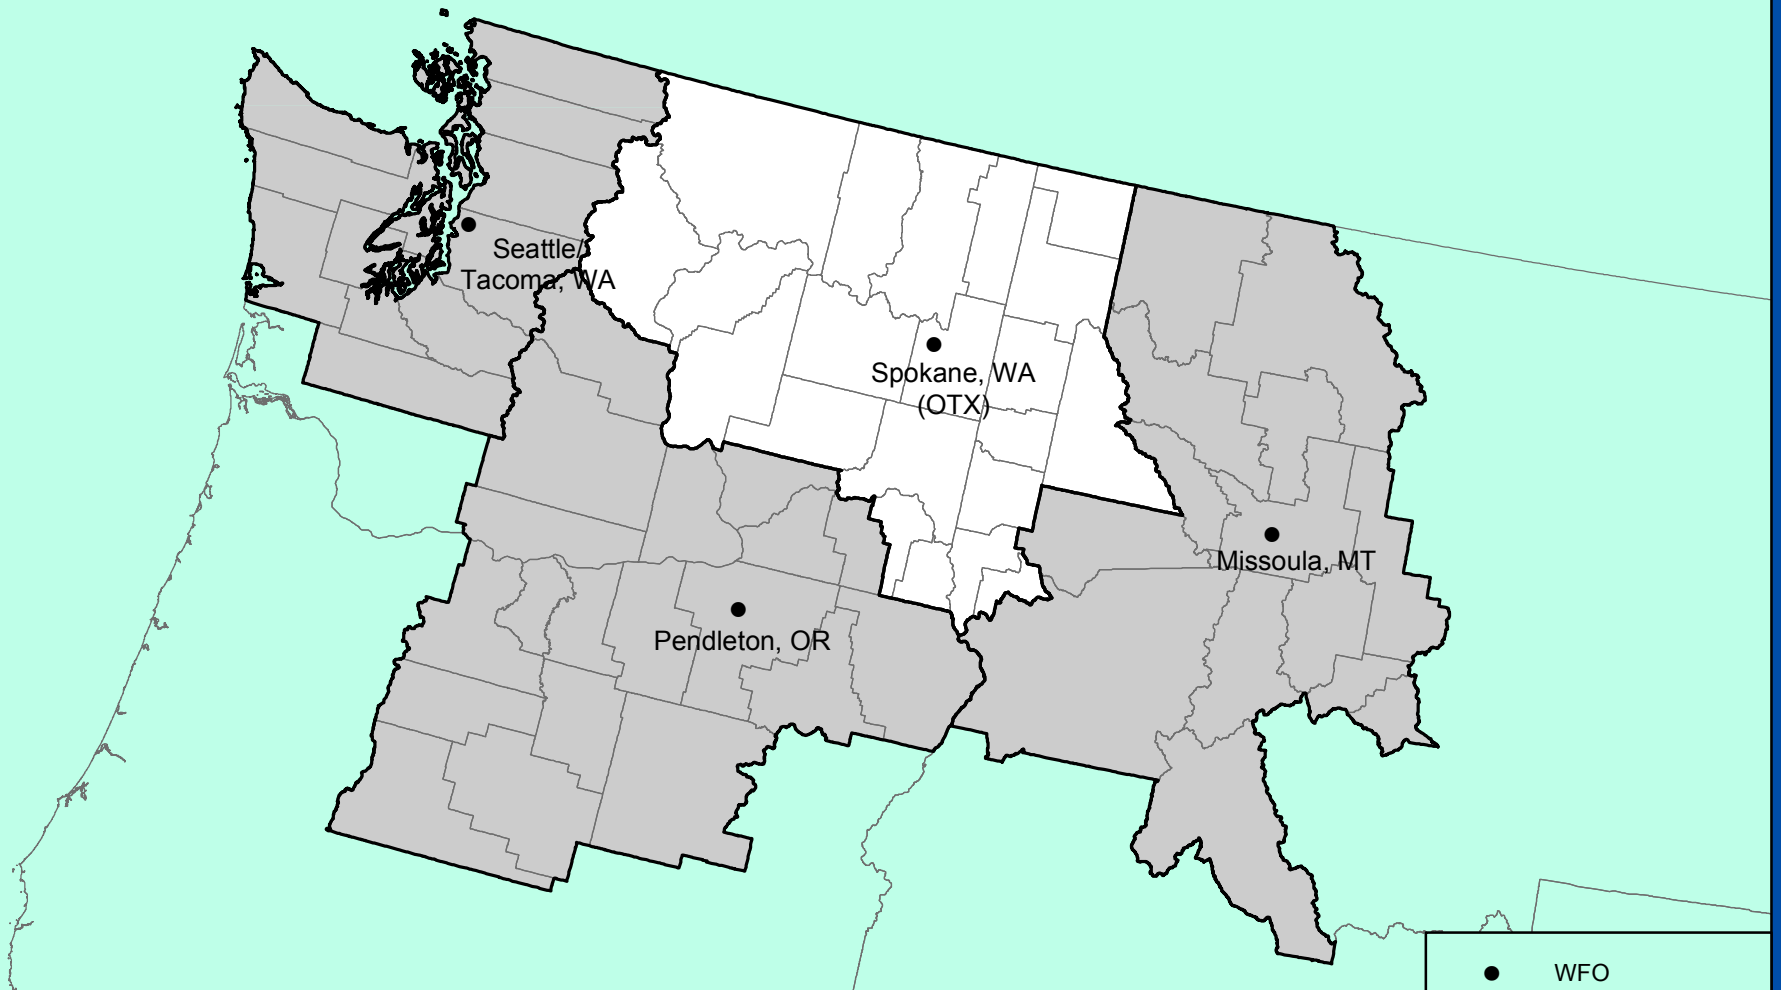

# SPOKANE, WASHINGTON

## COUNTY WARNING FORECAST AREA

**NATIONAL WEATHER SERVICE**  
**WESTERN REGION**

APRIL 2017  
MIRS GROUP