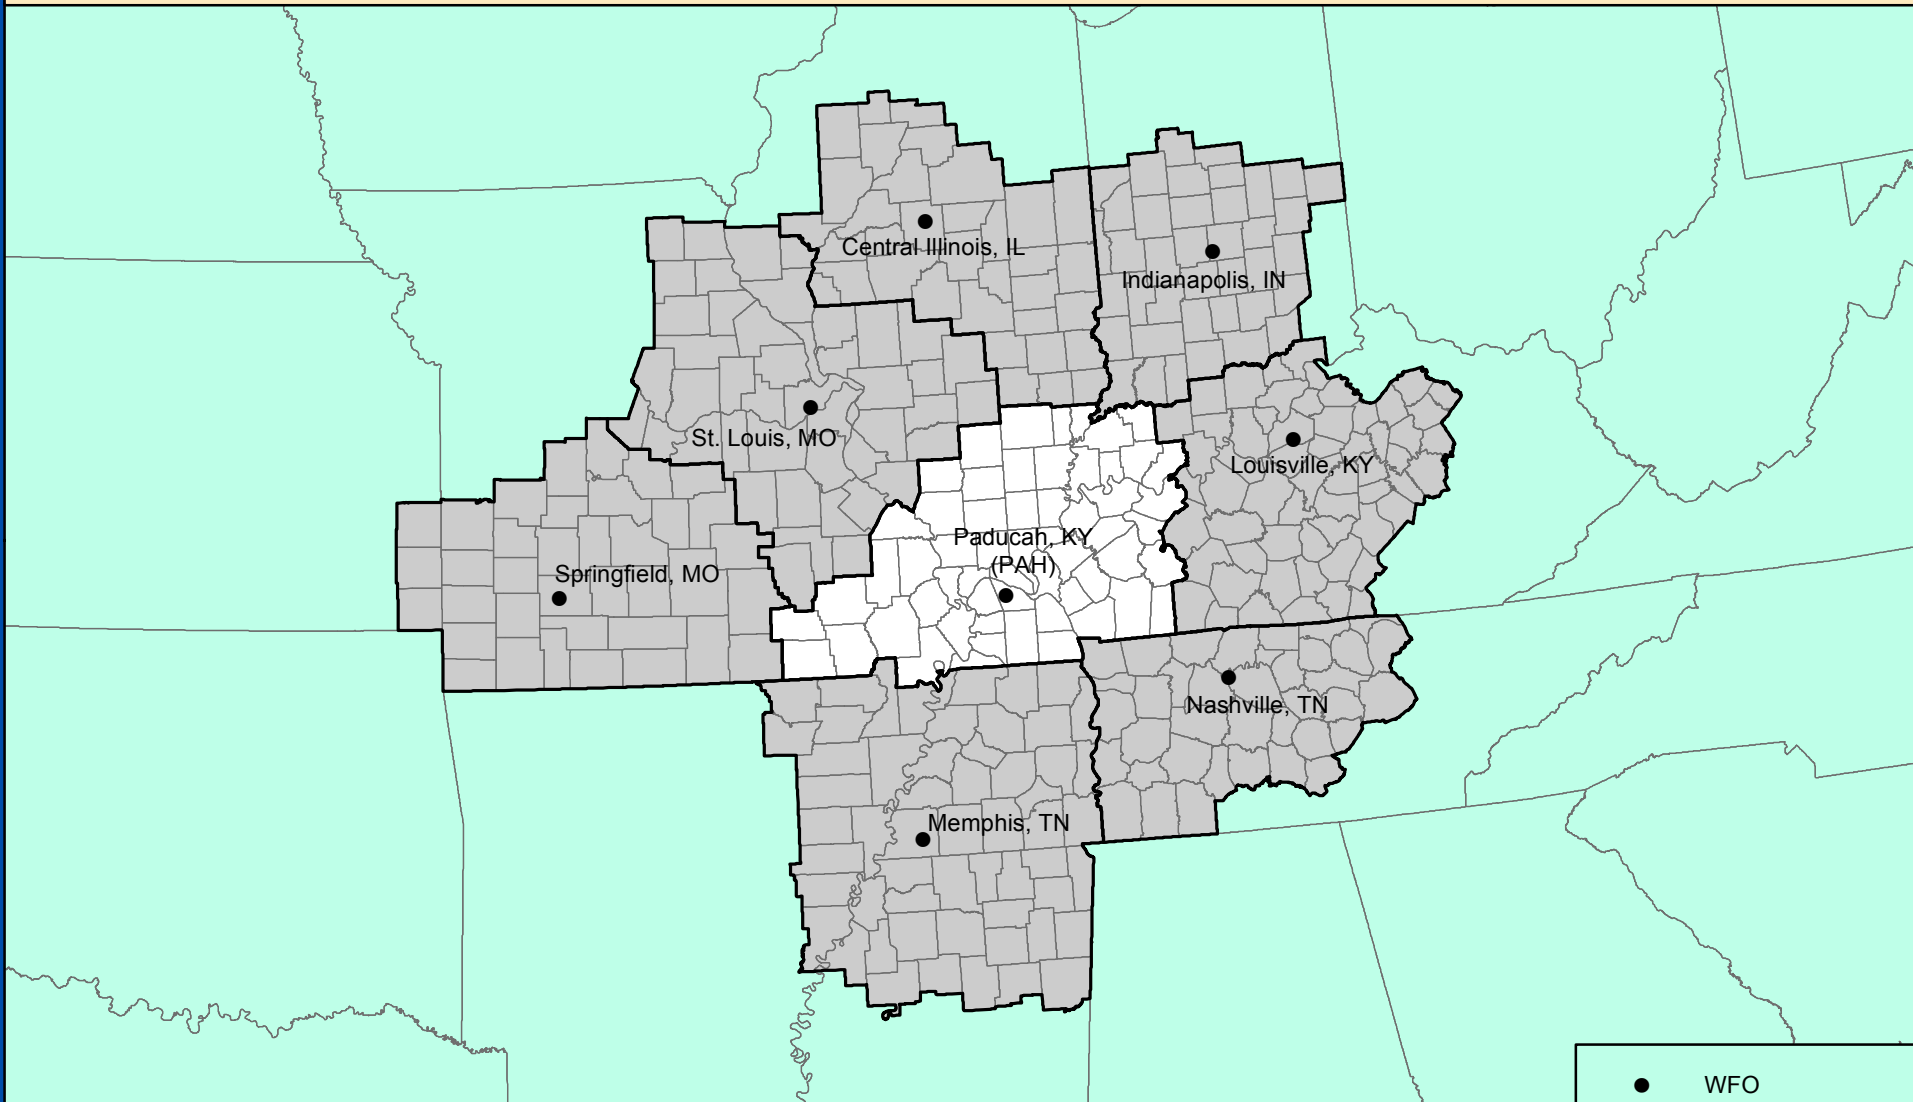

PADUCAH, KENTUCKY

COUNTY WARNING FORECAST AREA

NATIONAL WEATHER SERVICE
CENTRAL REGION

APRIL 2017
MIRS GROUP

- WFO
- Surrounding CWFA
- CWFA