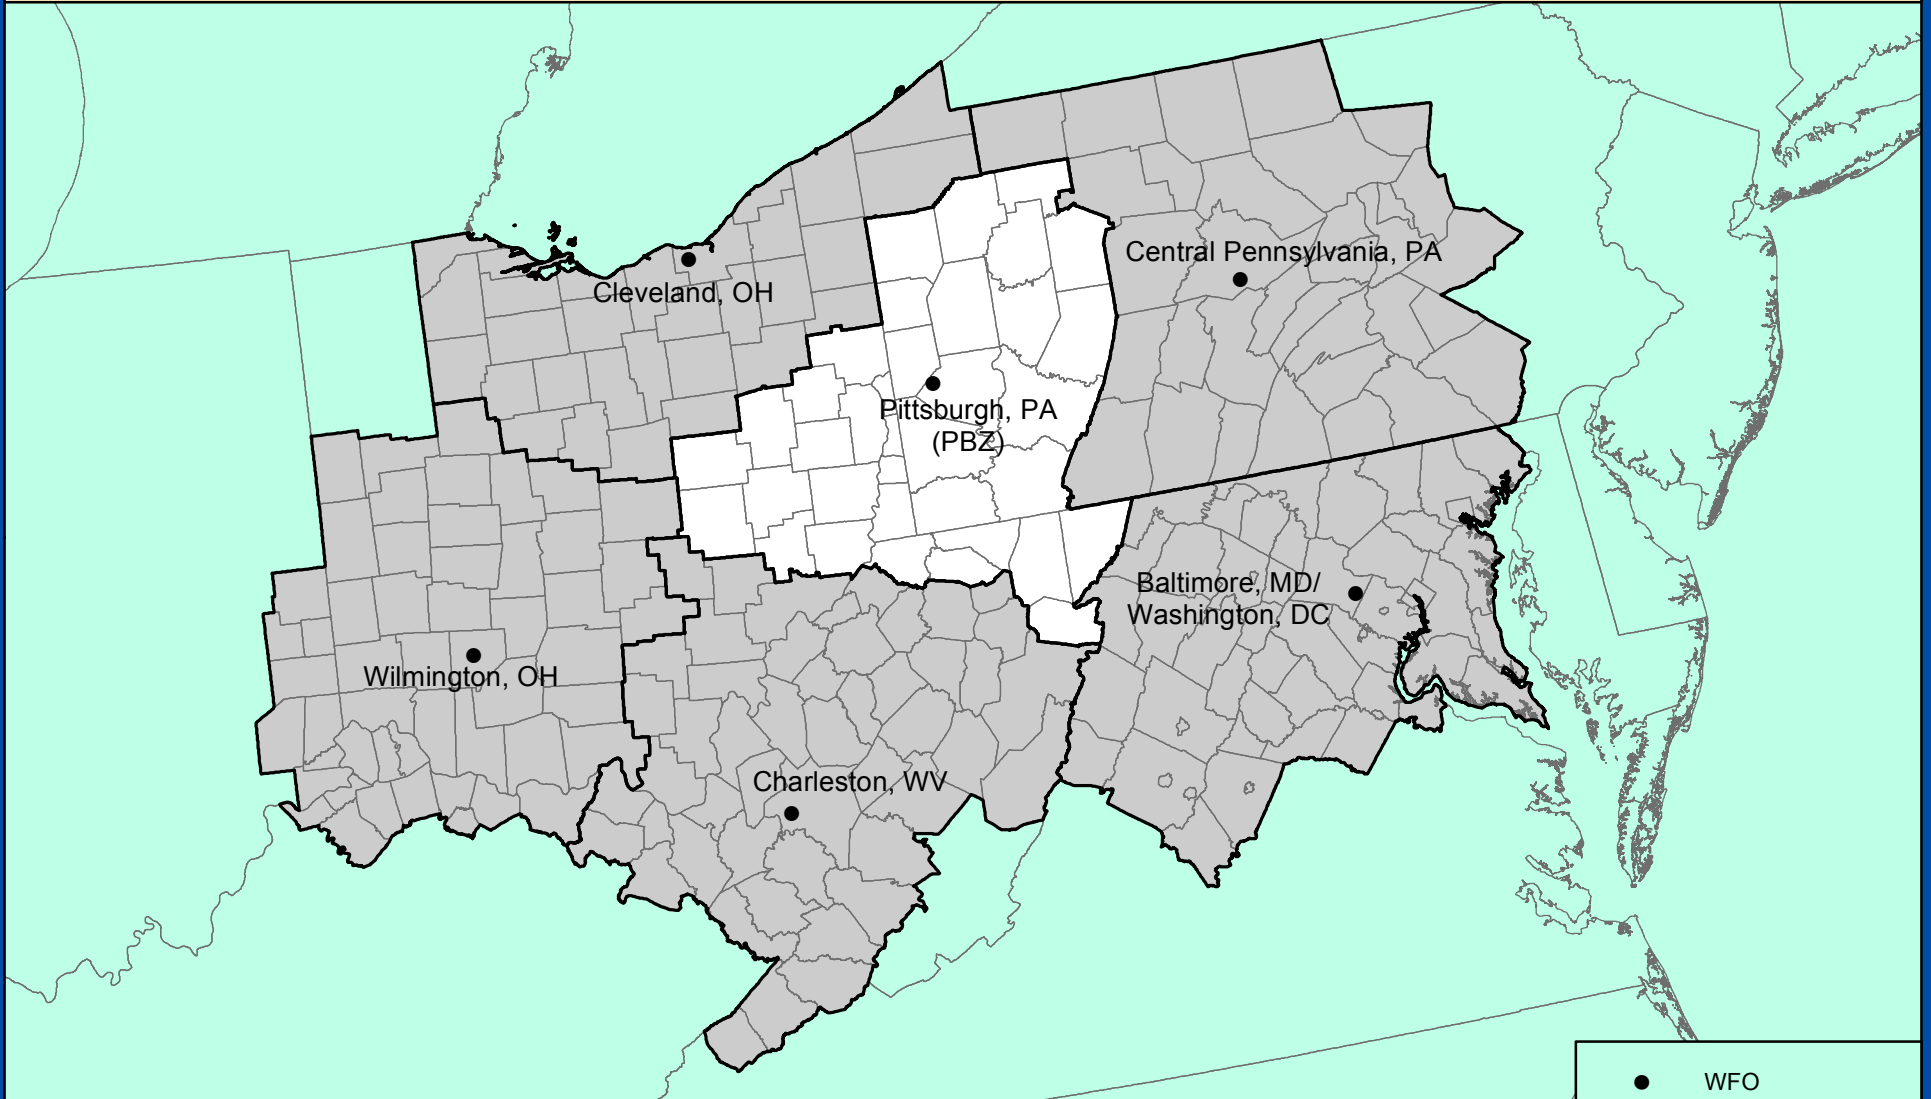

PITTSBURGH, PENNSYLVANIA

COUNTY WARNING FORECAST AREA

NATIONAL WEATHER SERVICE
EASTERN REGION

APRIL 2017
MIRS GROUP