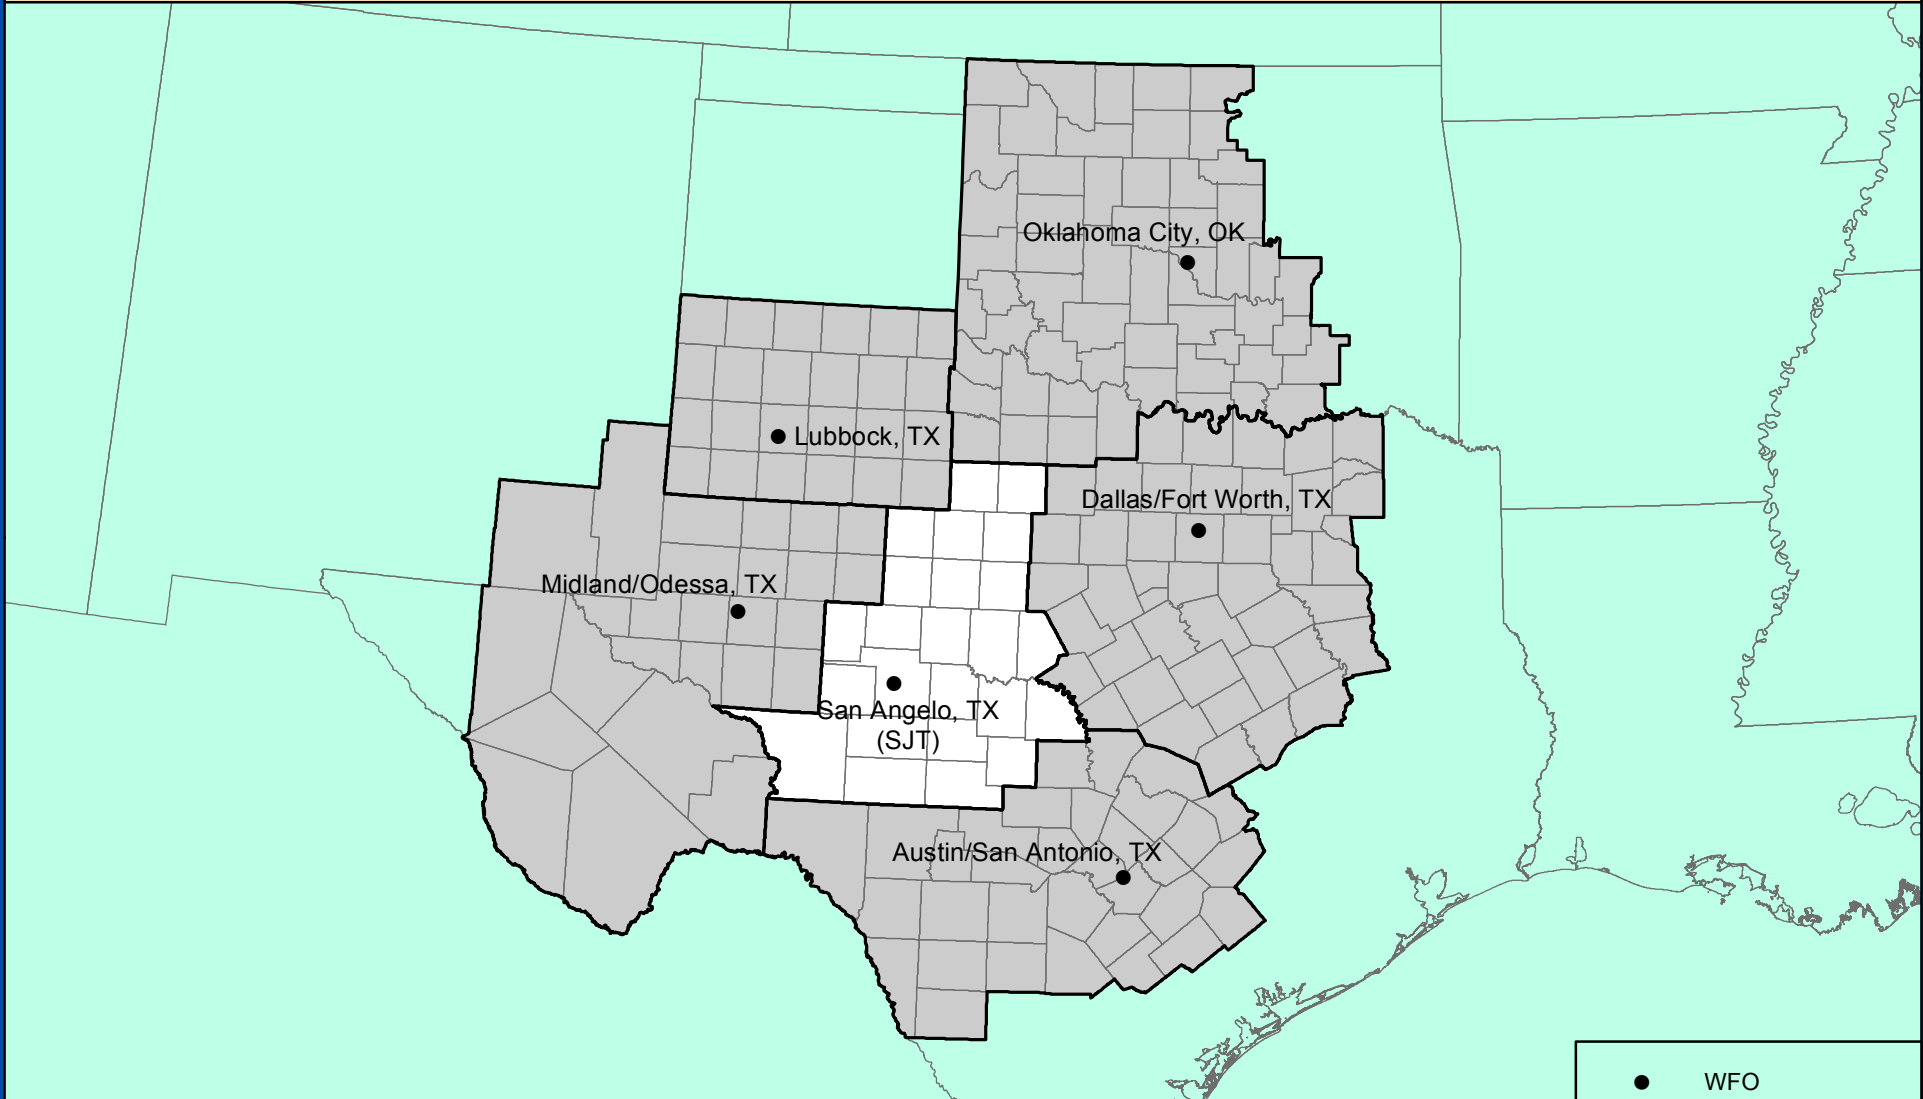

SAN ANGELO, TEXAS

COUNTY WARNING FORECAST AREA

NATIONAL WEATHER SERVICE
SOUTHERN REGION

- WFO
- Surrounding CWFA
- CWFA