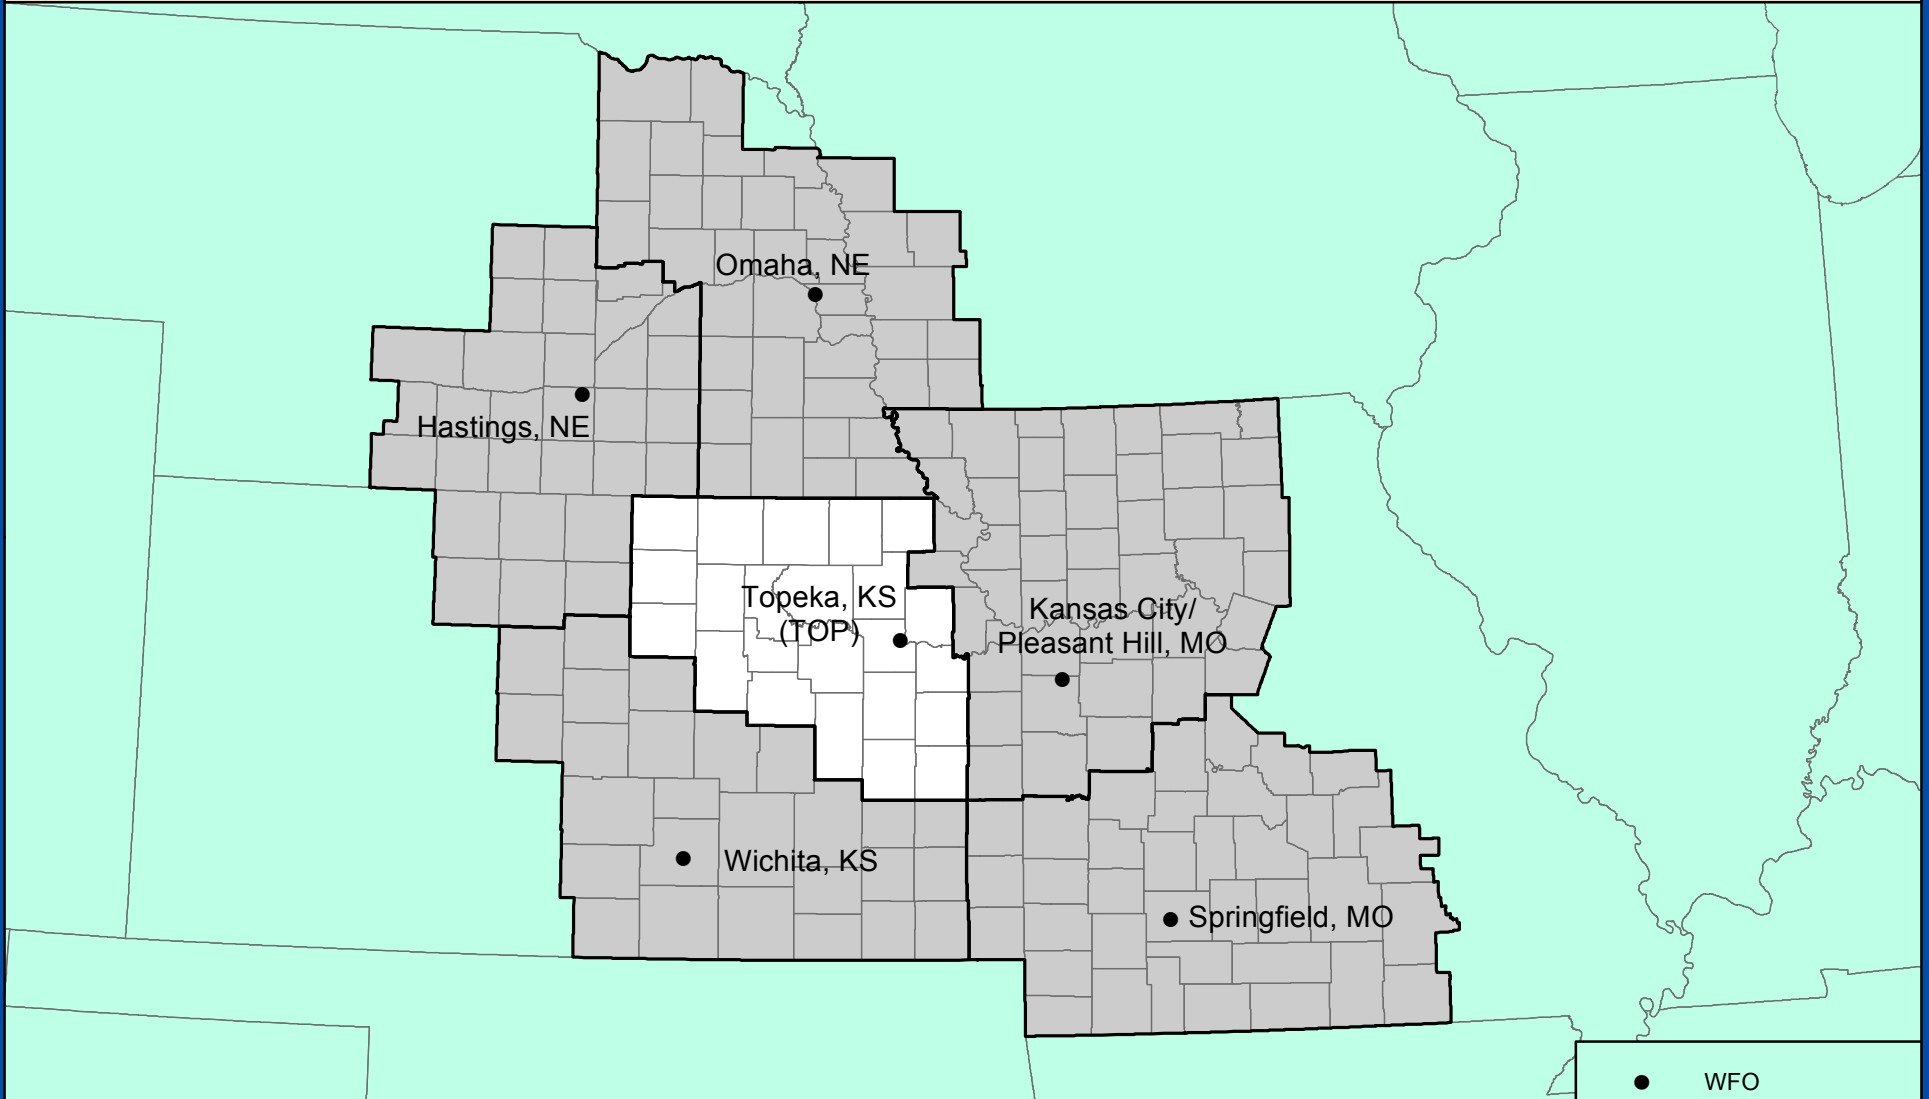

TOPEKA, KANSAS

COUNTY WARNING FORECAST AREA

NATIONAL WEATHER SERVICE
CENTRAL REGION