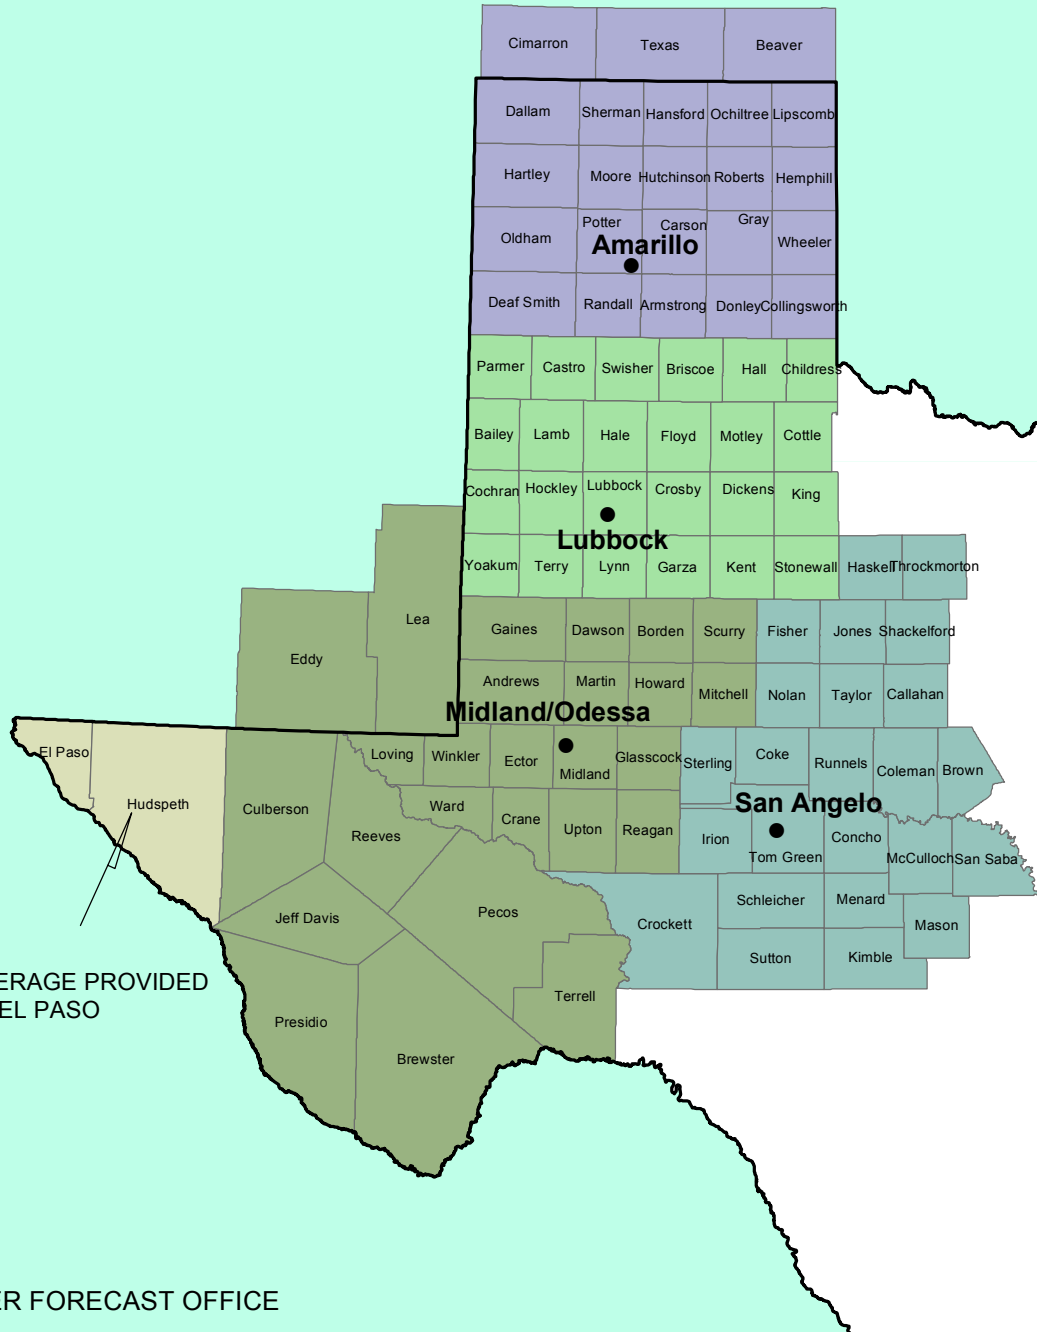

# WESTERN TEXAS

## COUNTY WARNING FORECAST AREAS

CWA COVERAGE PROVIDED BY EL PASO

APRIL 2017  
MIRS GROUP

### NATIONAL WEATHER SERVICE SOUTHERN REGION