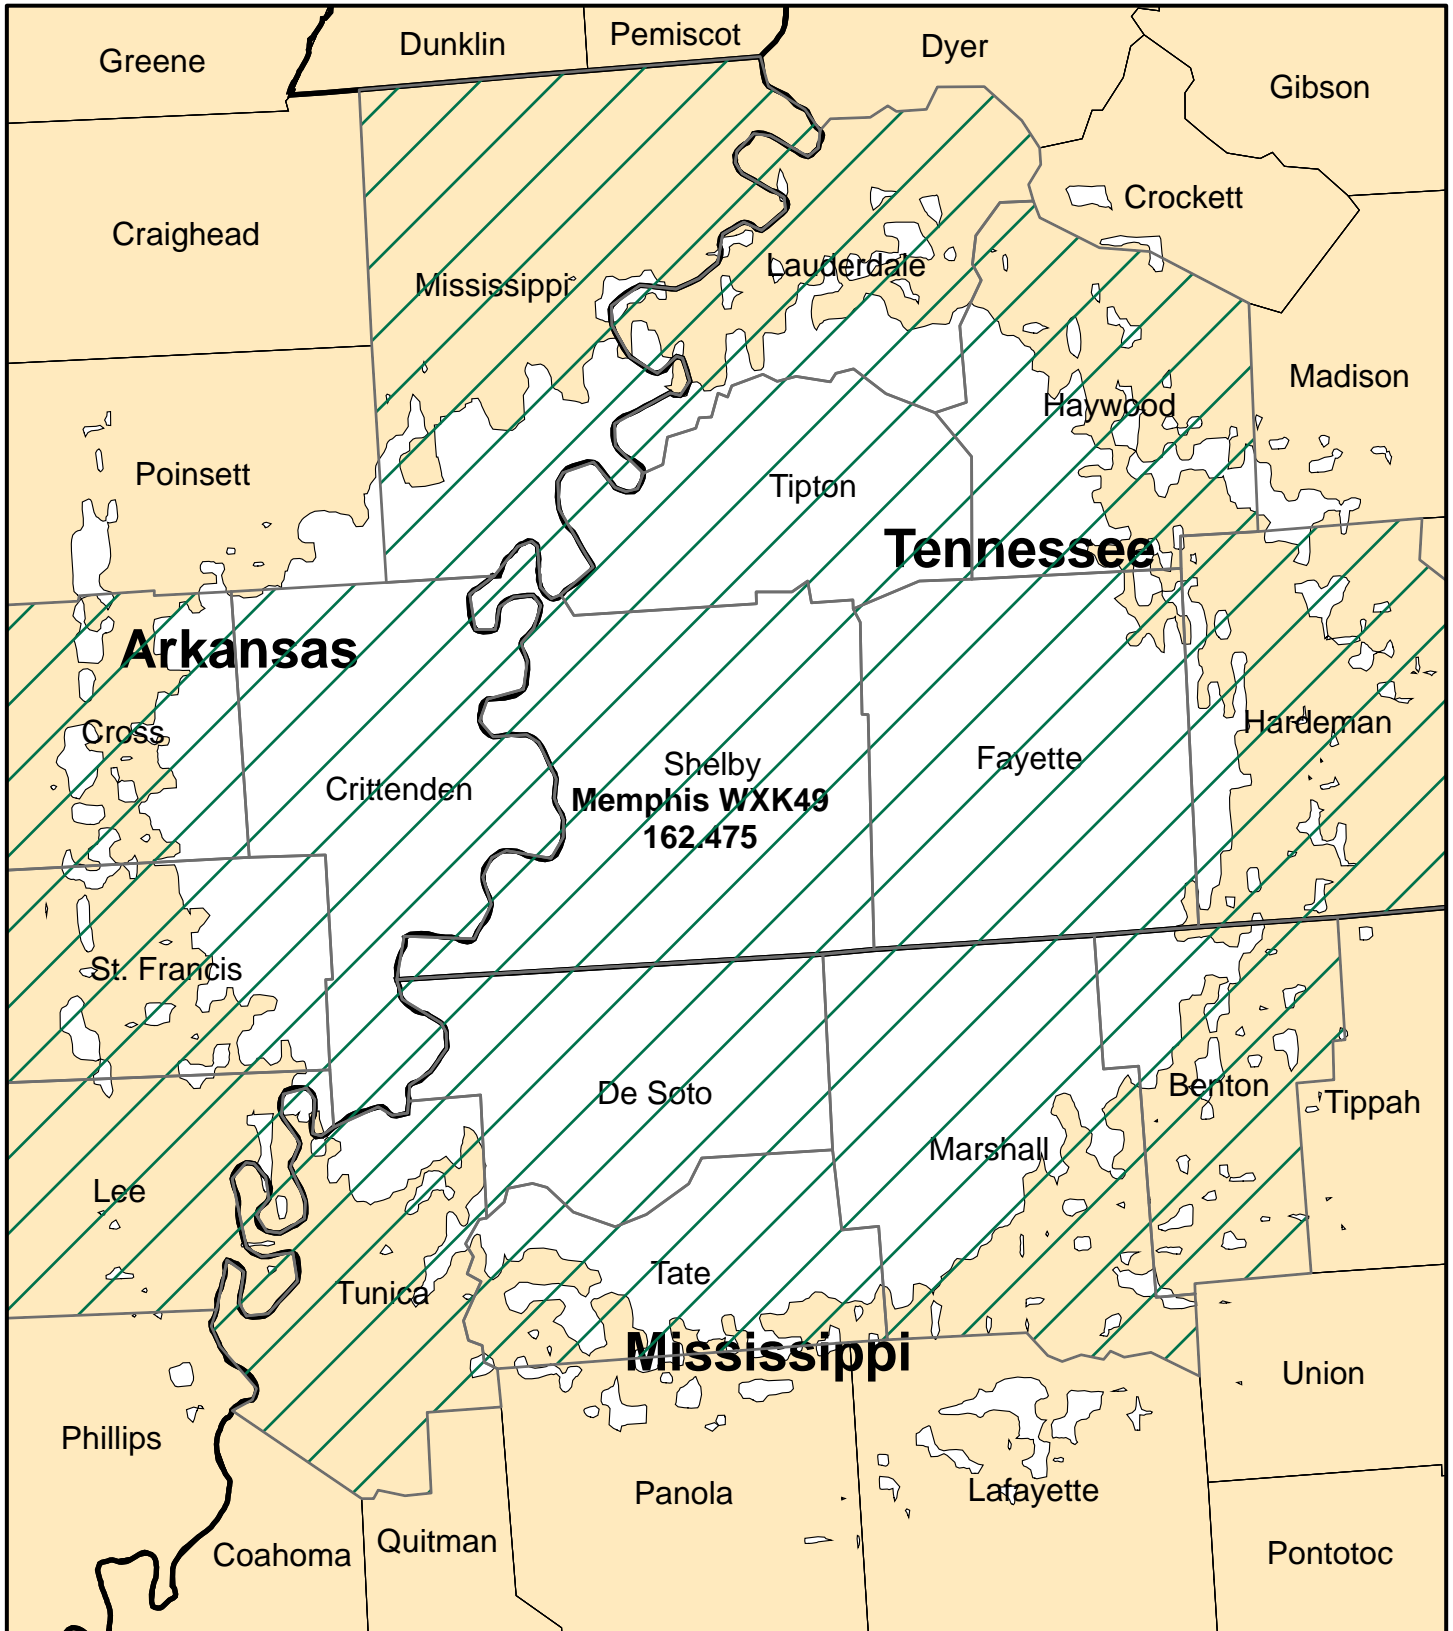

NOAA Weather Radio - WXK49 162.475 MHz

Legend

-  Coverage and Alerting Area
-  No Coverage or Alerts

0 3.75 7.5 15 22.5 30 Miles