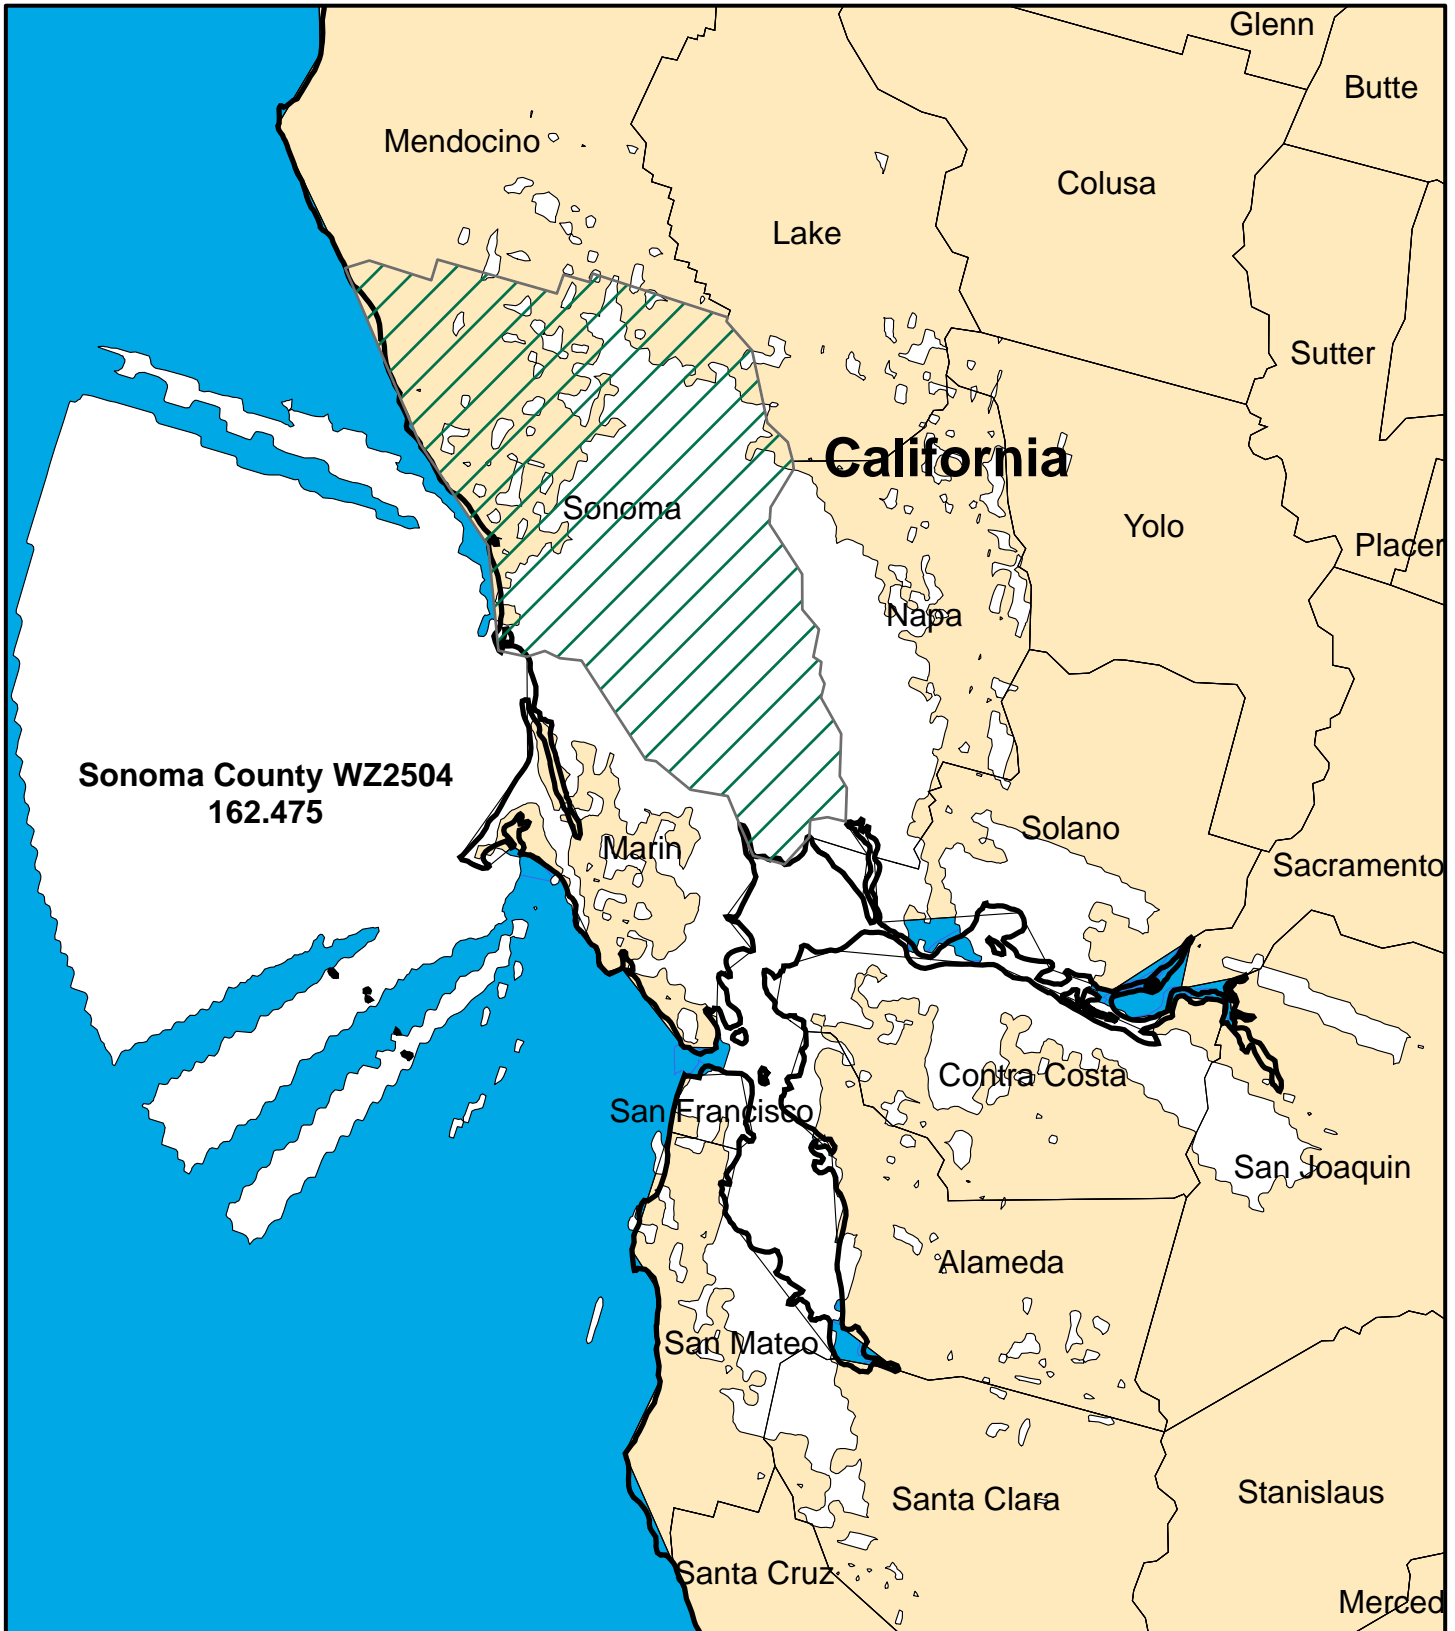

NOAA Weather Radio - WZ2504 - 162.475 MHz

Legend

-  Coverage and Alerting Area
-  No Coverage or Alerts