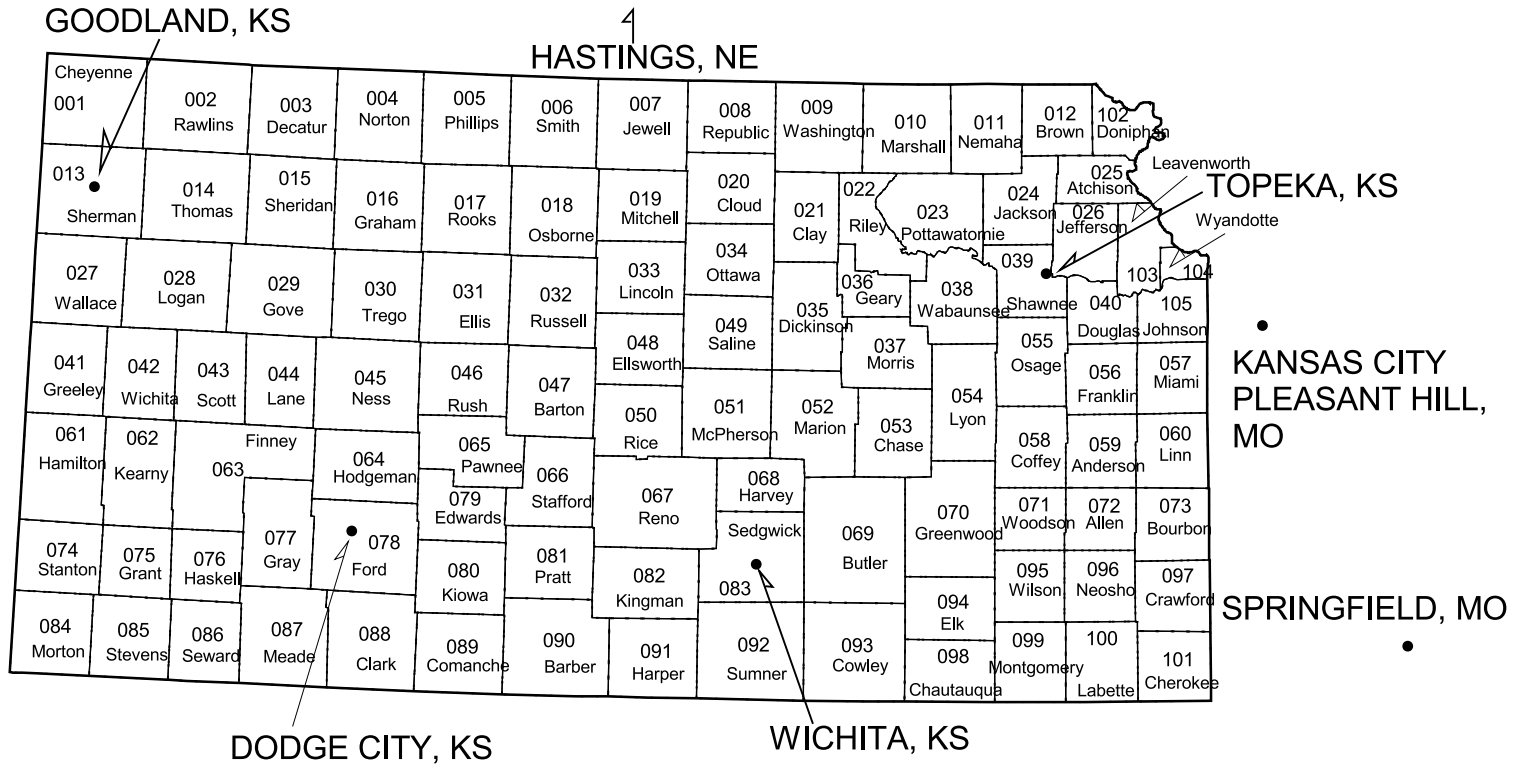

# KANSAS

## ZONE FORECAST BOUNDARIES

• WEATHER FORECAST OFFICE

NATIONAL WEATHER SERVICE  
CENTRAL REGION