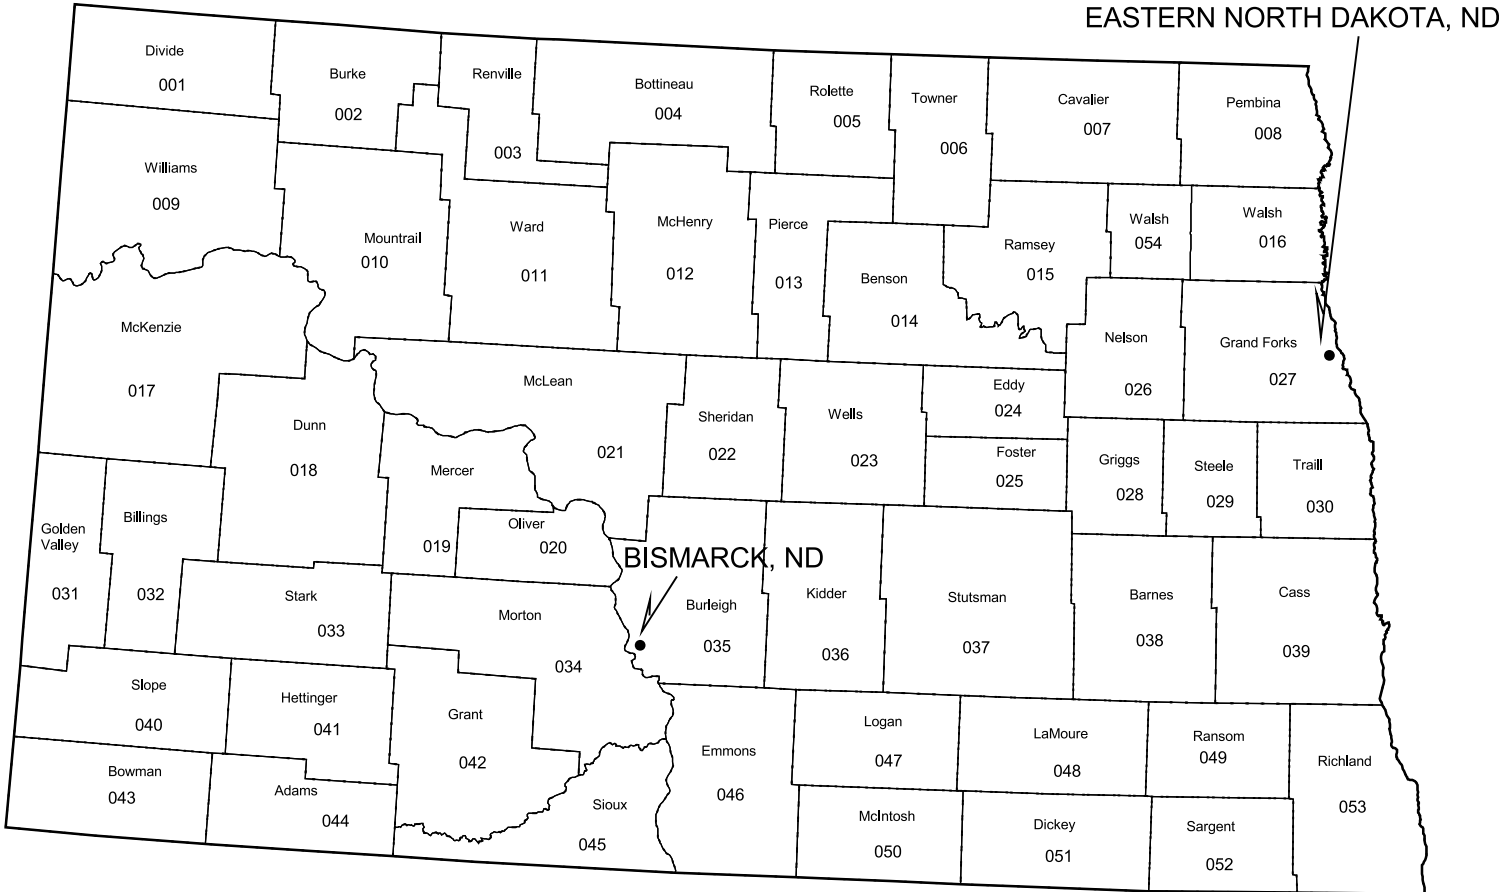

NORTH DAKOTA ZONE FORECAST BOUNDARIES

- WEATHER FORECAST OFFICE

NATIONAL WEATHER SERVICE
CENTRAL REGION