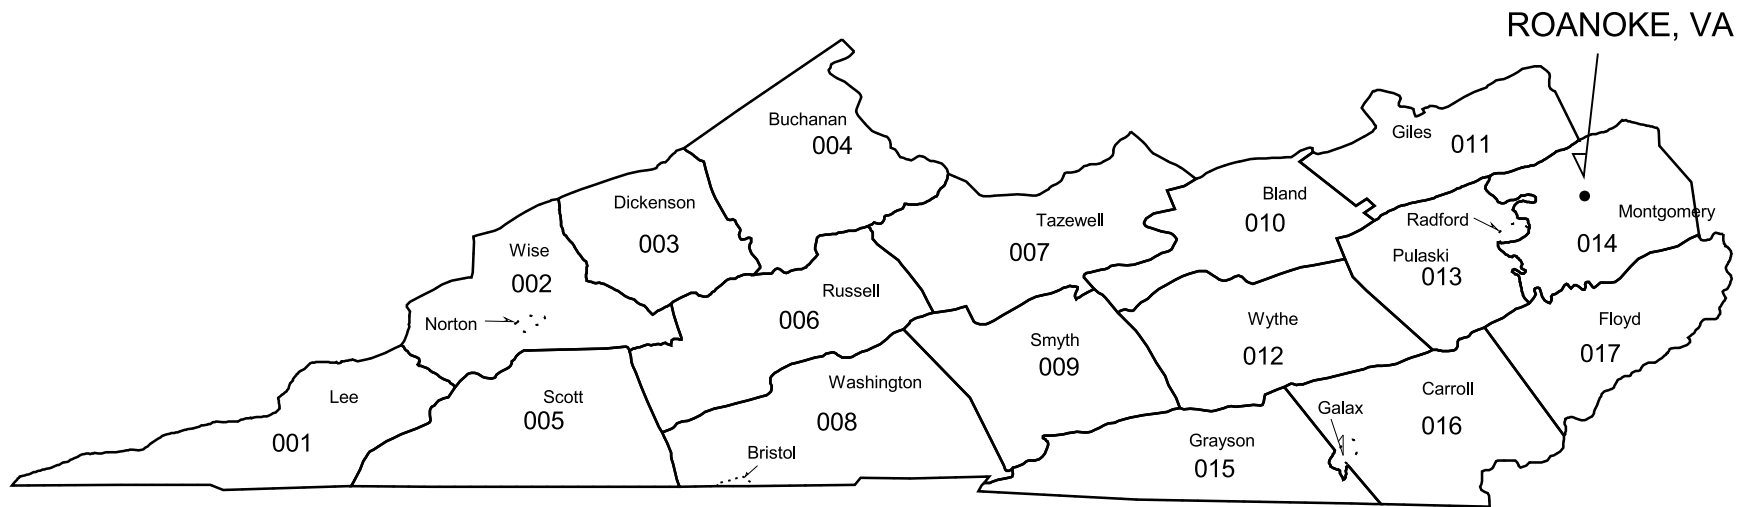

VIRGINIA (SOUTHWEST) ZONE FORECAST BOUNDARIES

- WEATHER FORECAST OFFICE

NATIONAL WEATHER SERVICE
EASTERN REGION