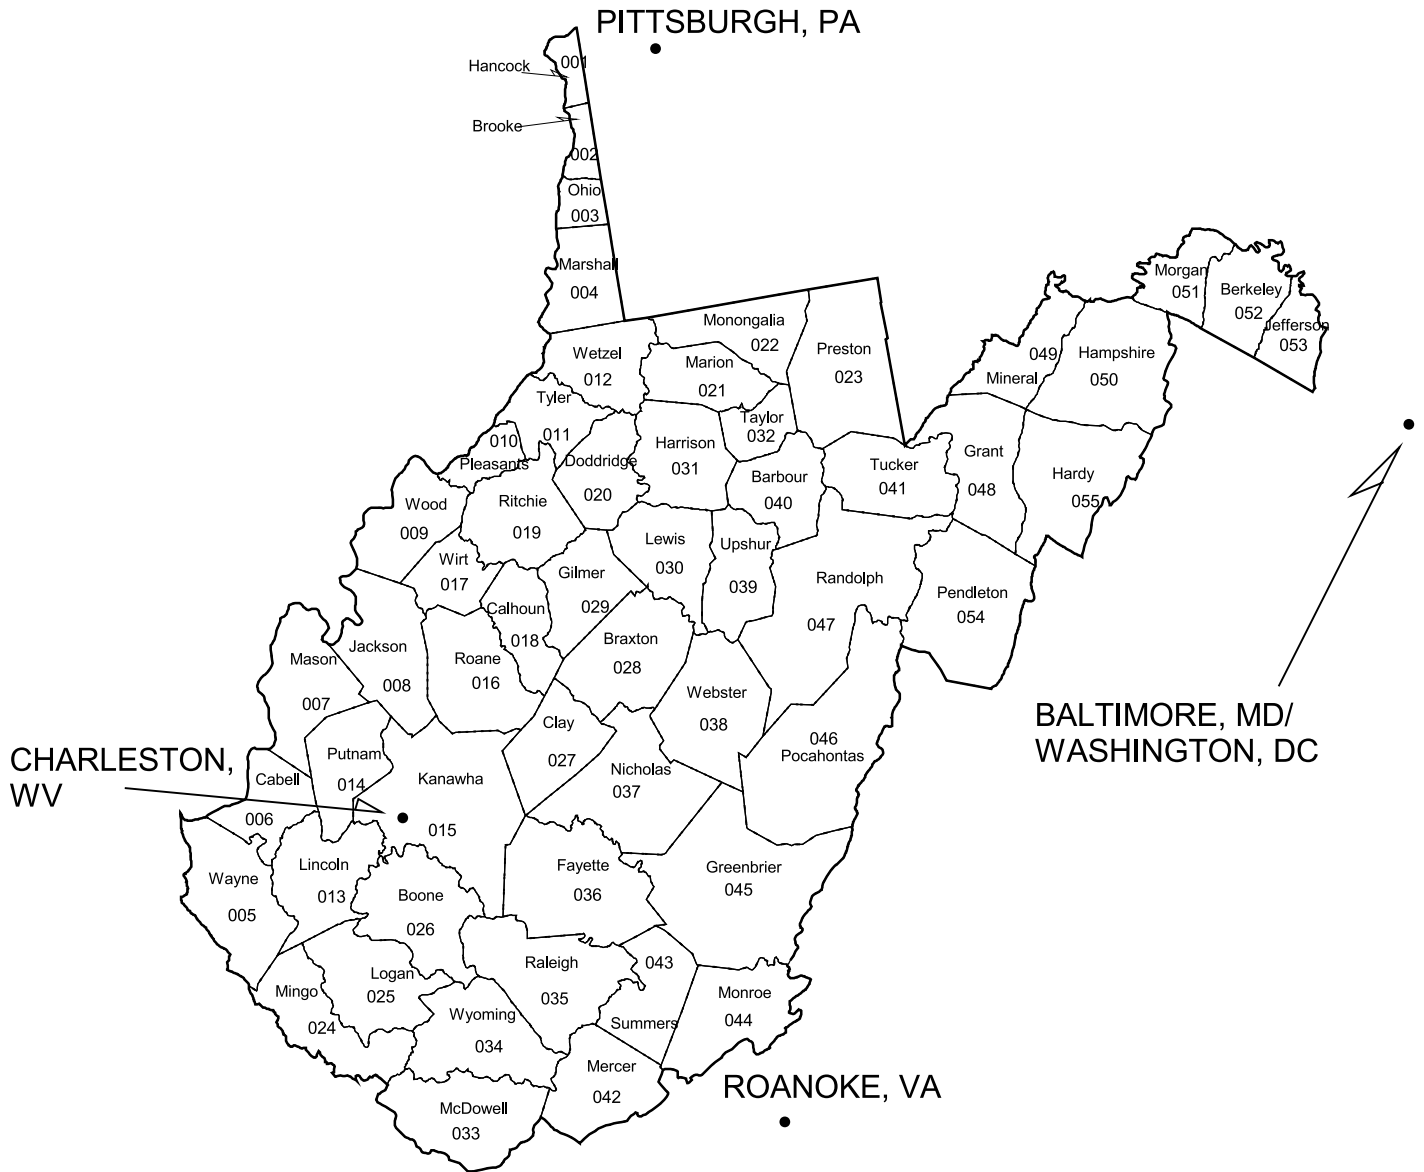

WEST VIRGINIA ZONE FORECAST BOUNDARIES

- WEATHER FORECAST OFFICE

NATIONAL WEATHER SERVICE
EASTERN REGION