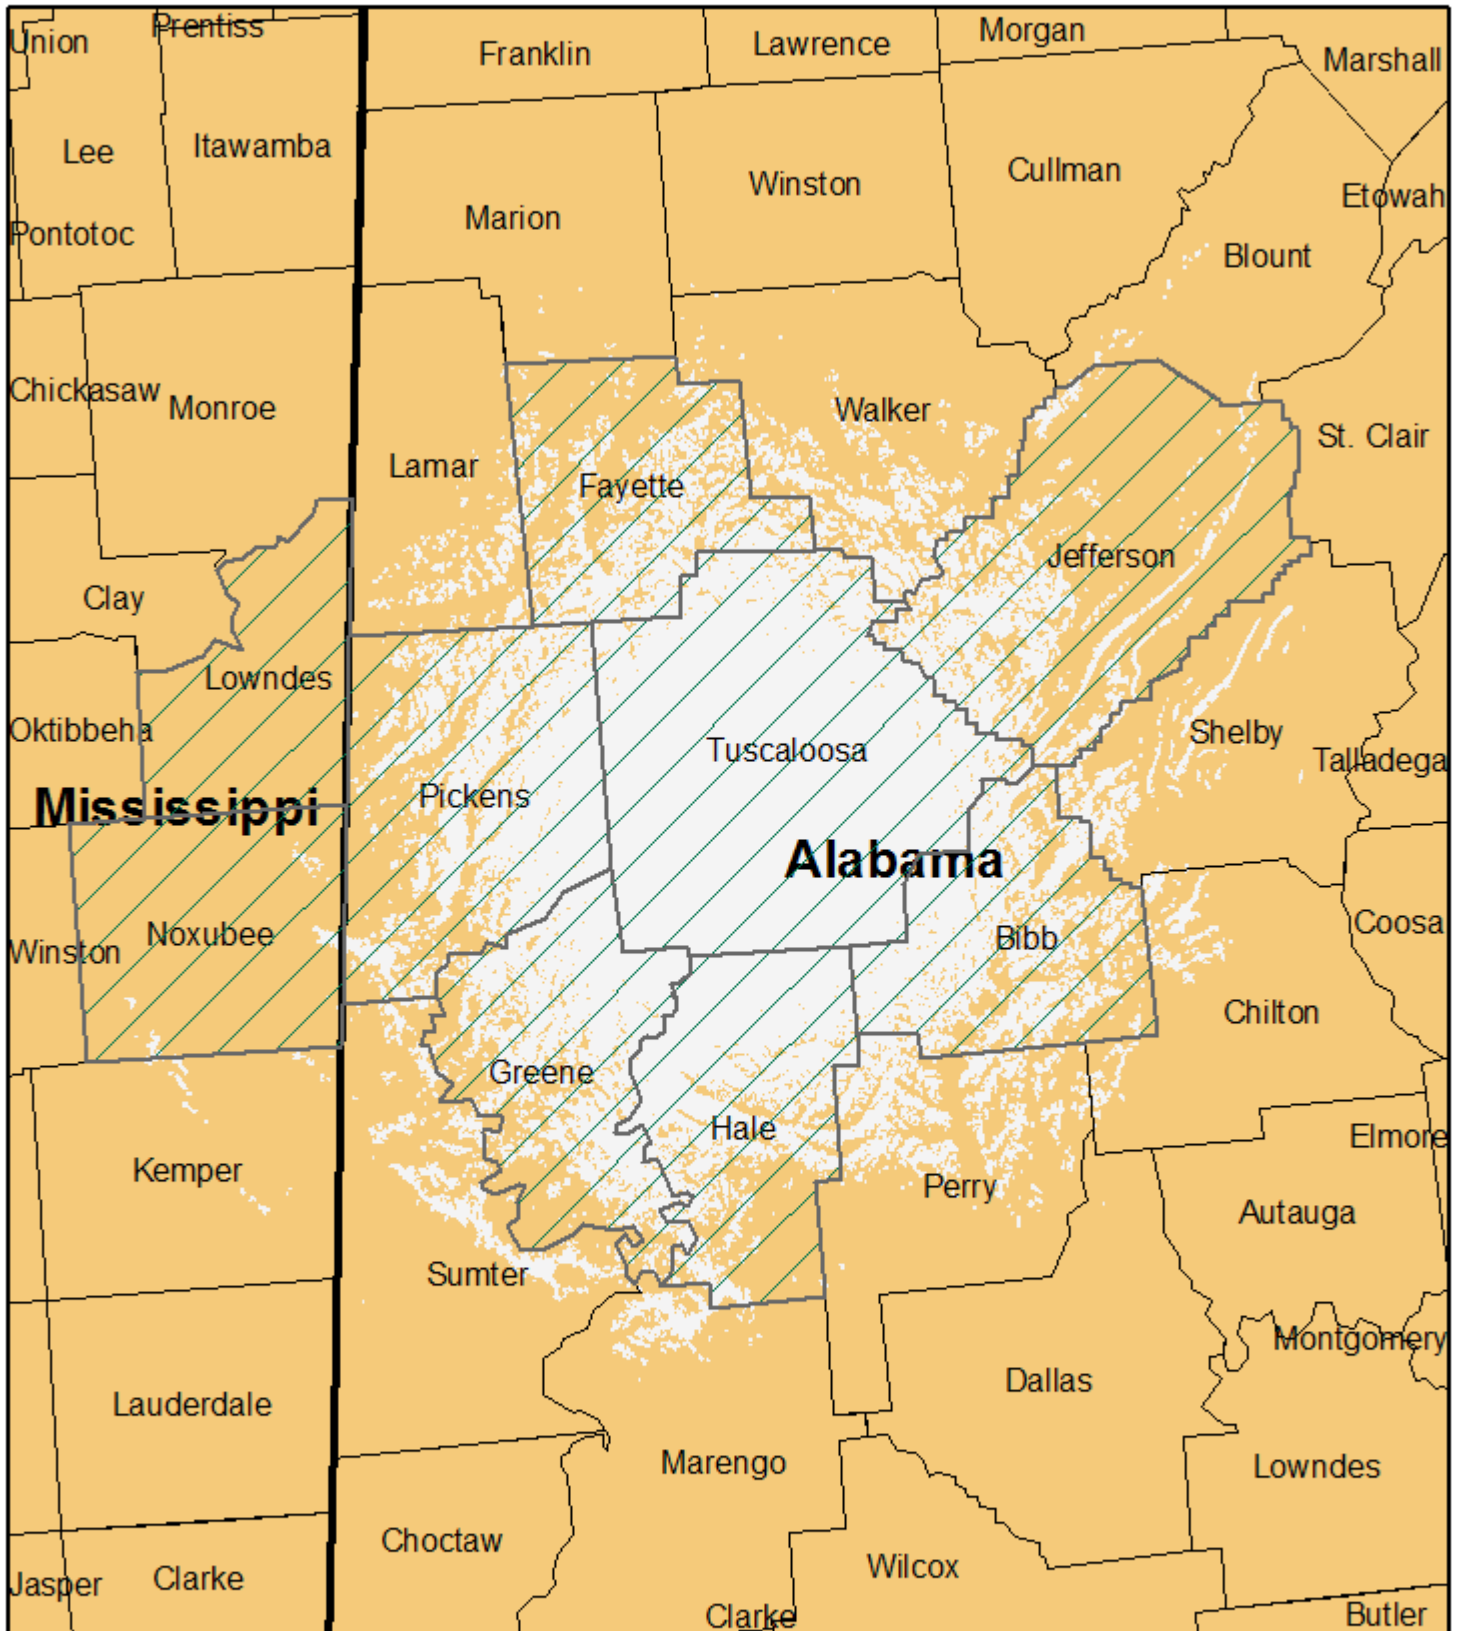

# KIH60 - Tuscaloosa, AL - 162.400 MHz

## Legend

-  Coverage and Alerting Area
-  No Coverage or Alerts

0 4 8 16 24 32 Miles