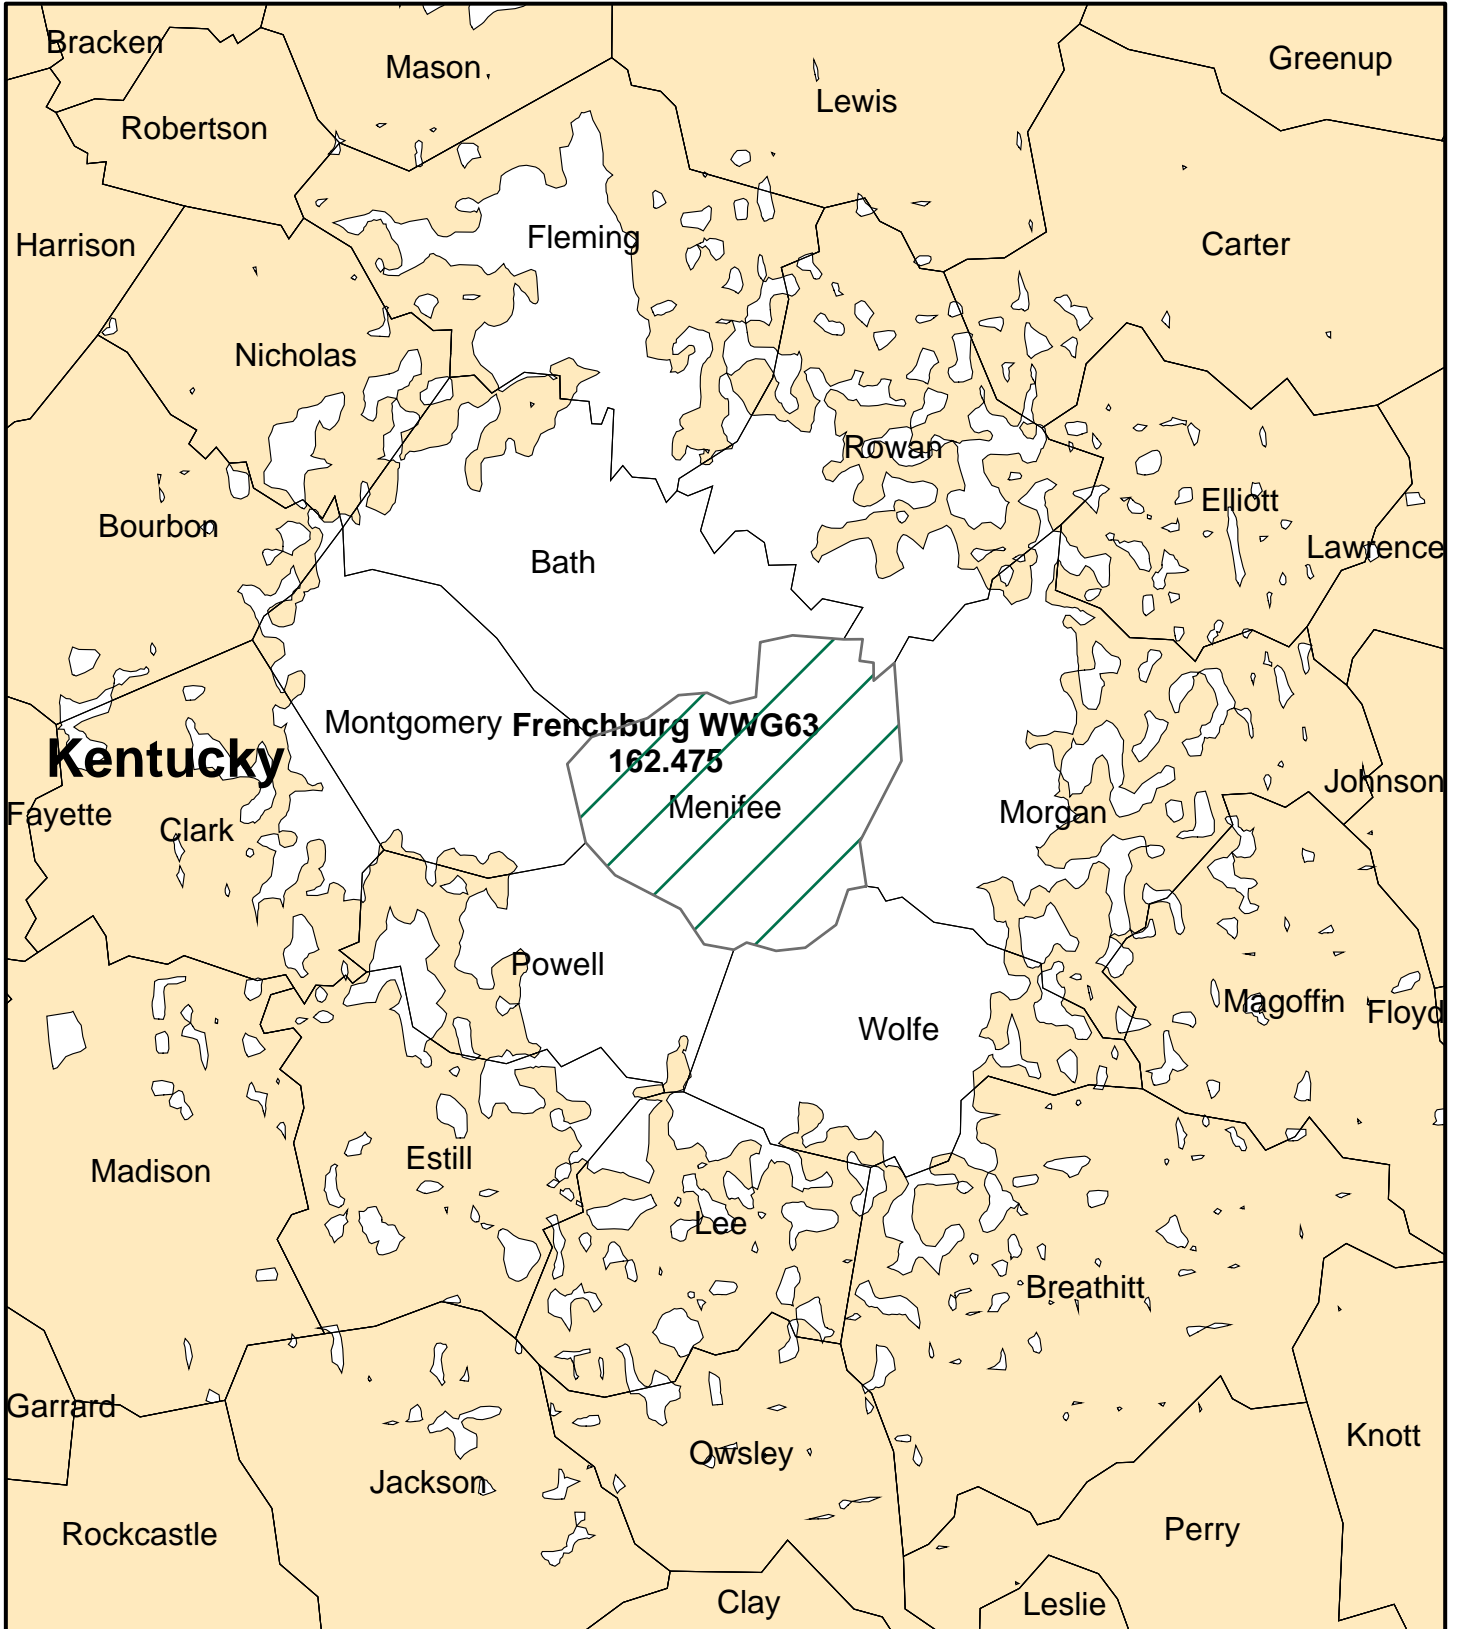

# NOAA Weather Radio - WVG63 162.475 MHz

## Legend

-  Coverage and Alerting Area
-  No Coverage or Alerts

0 2.5 5 10 15 20 Miles