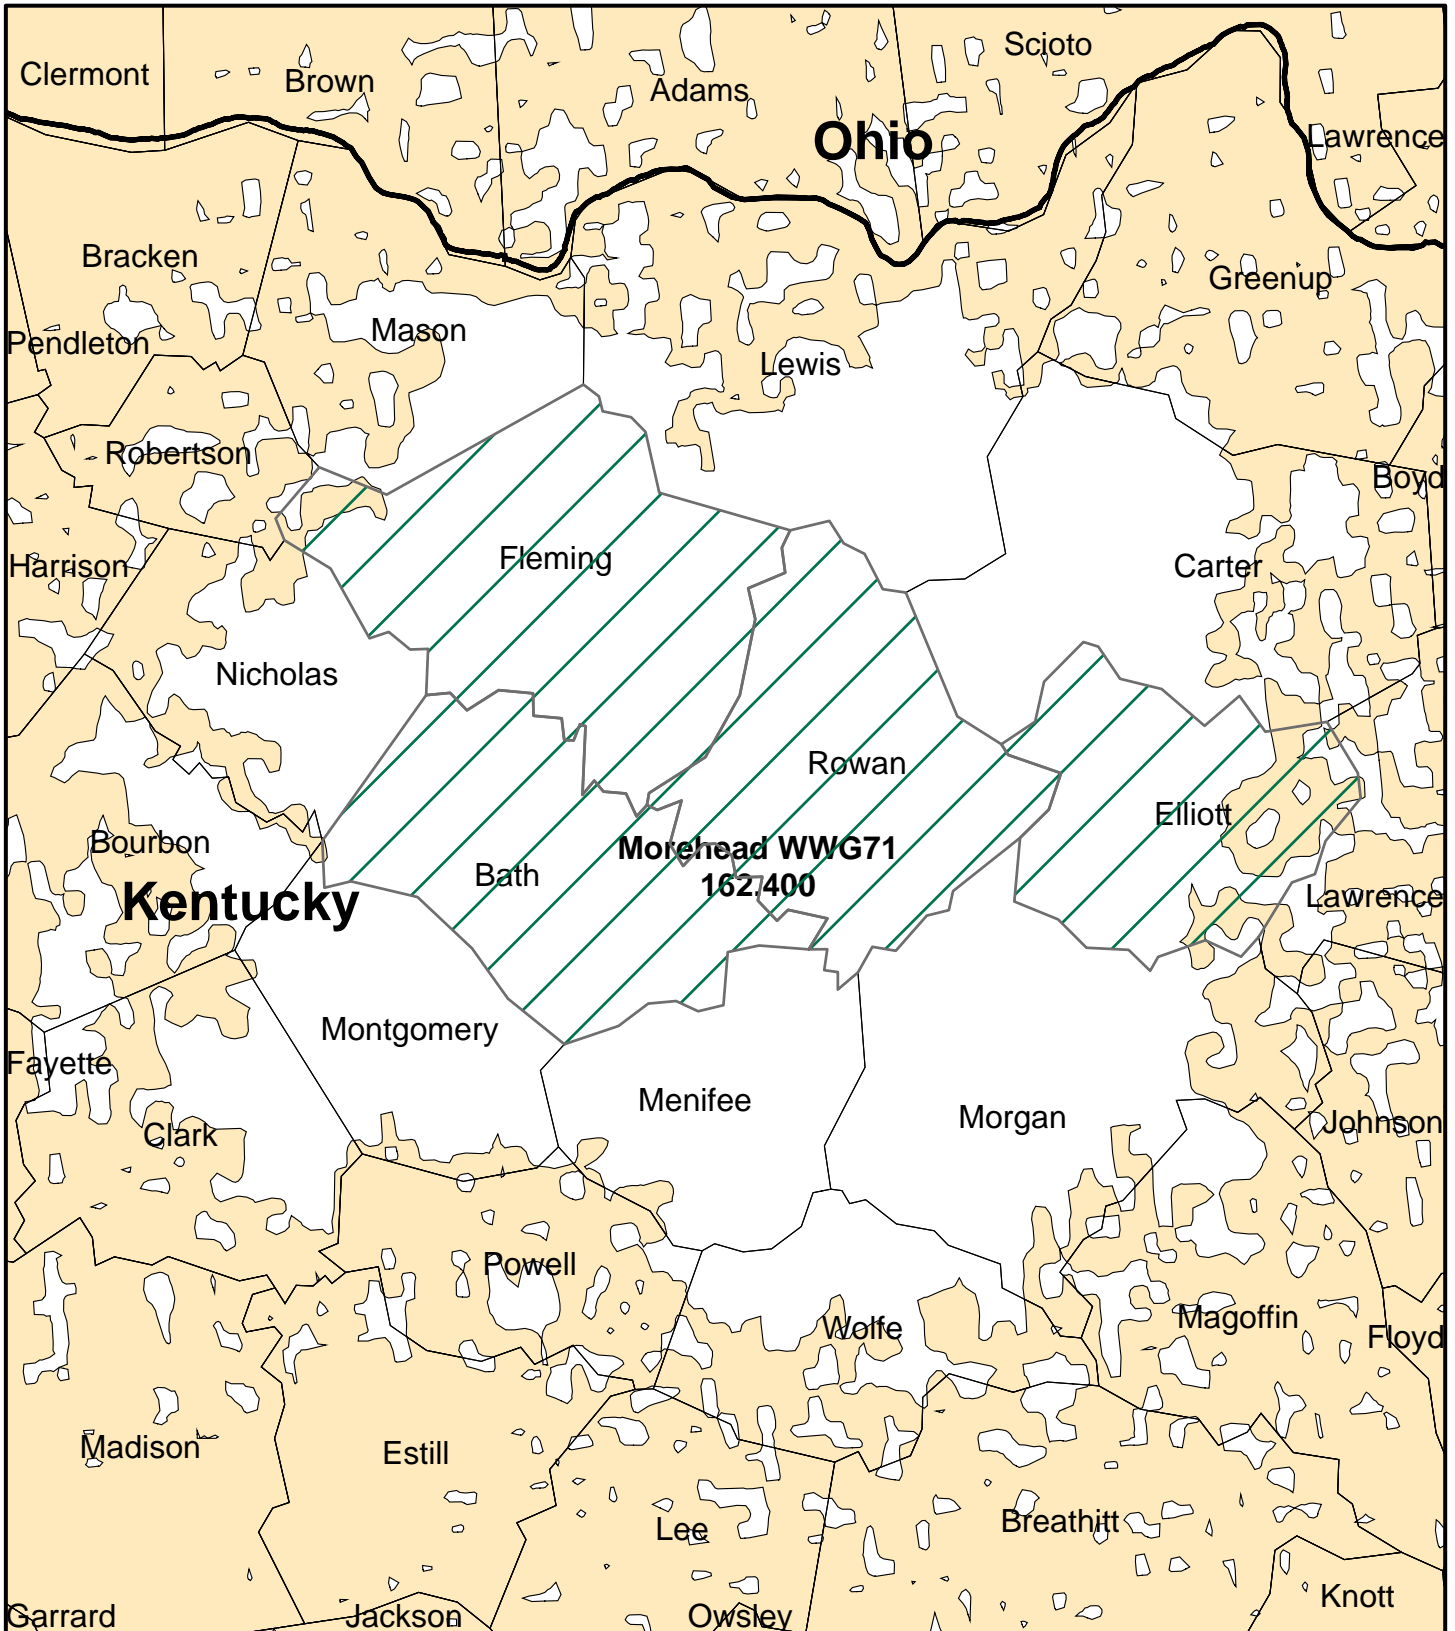

NOAA Weather Radio - WVG71 162.400 MHz

Legend

-  Coverage and Alerting Area
-  No Coverage or Alerts

0 2.75 5.5 11 16.5 22 Miles