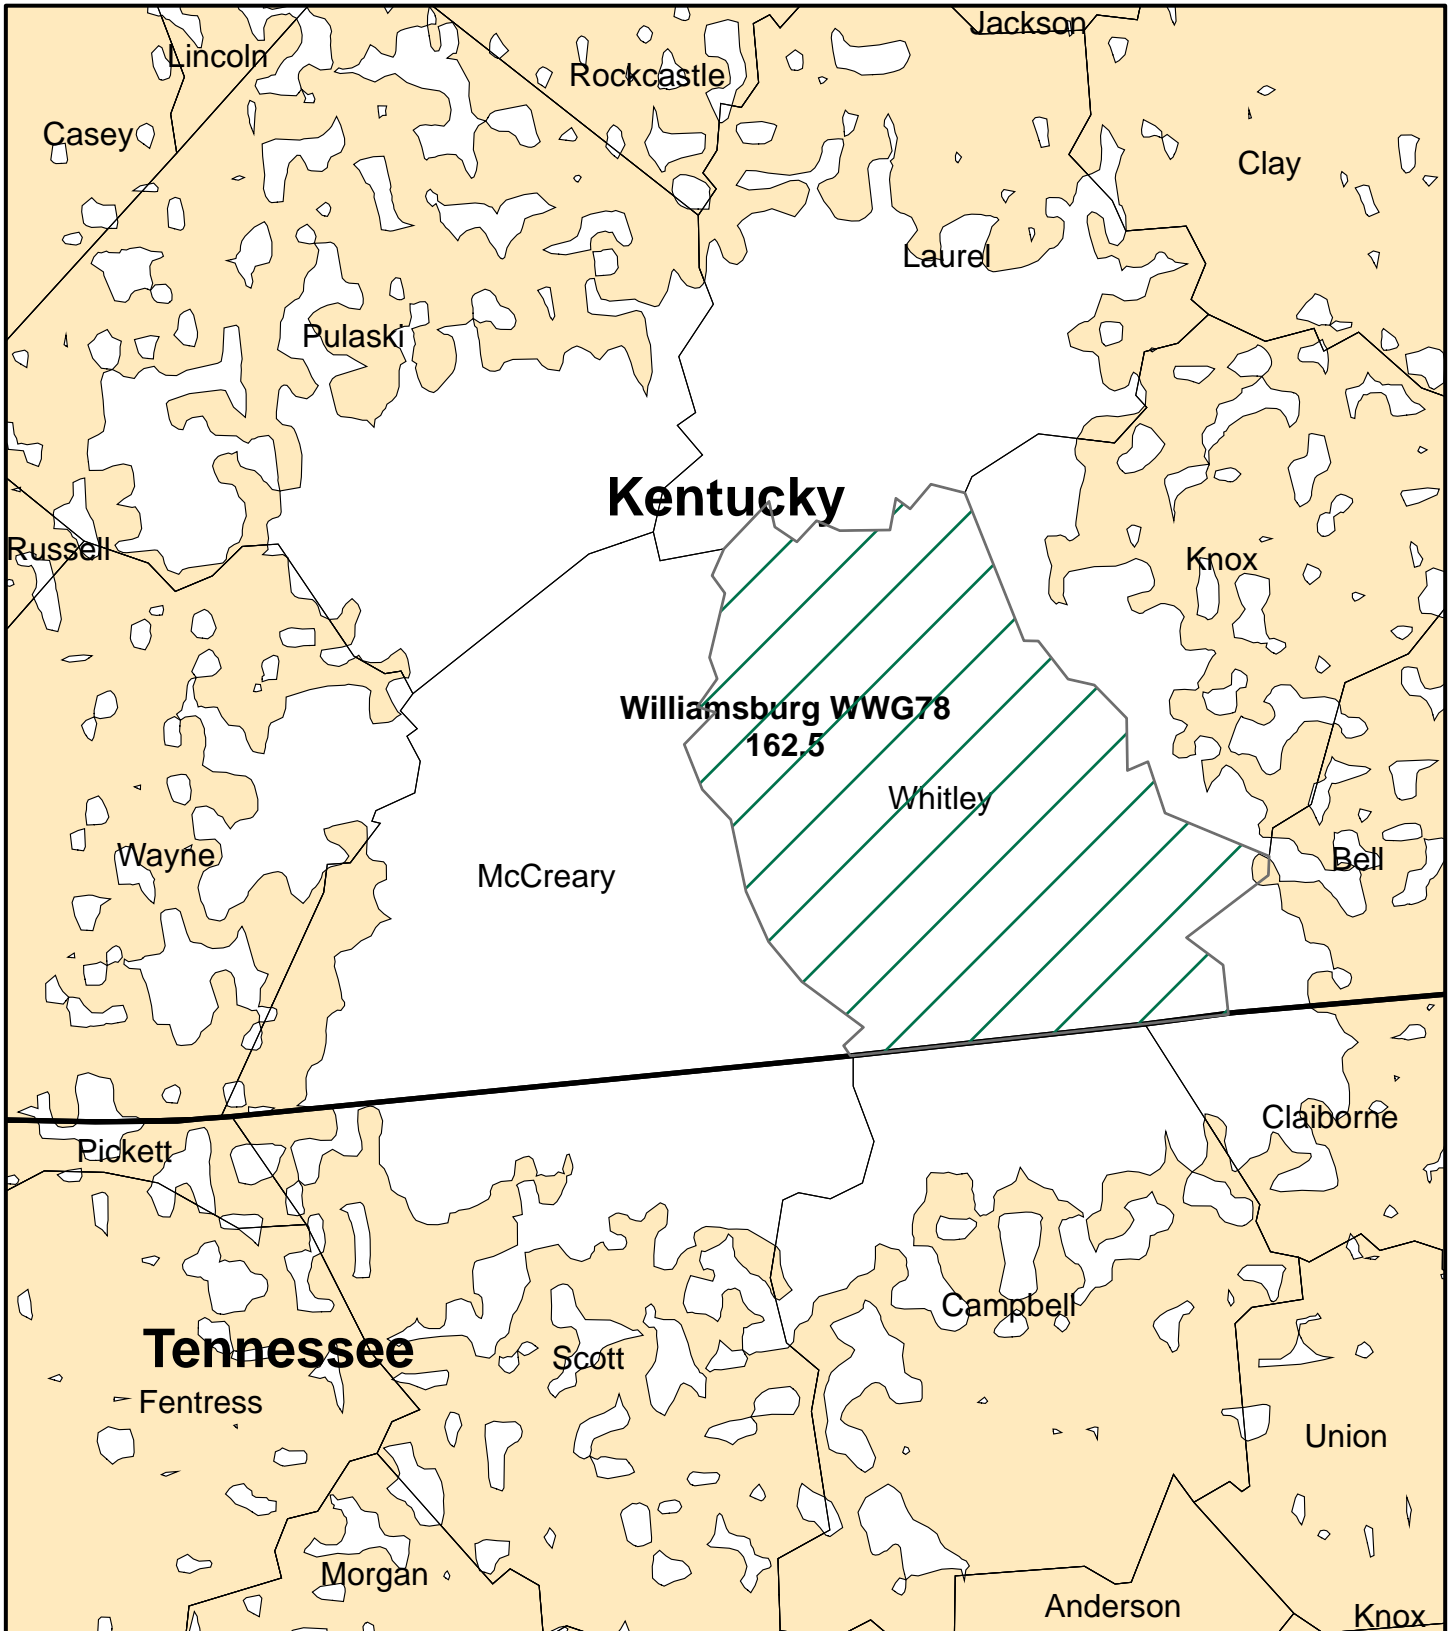

NOAA Weather Radio - WVG78 162.500 MHz

Legend

-  Coverage and Alerting Area
-  No Coverage or Alerts

0 2.5 5 10 15 20 Miles