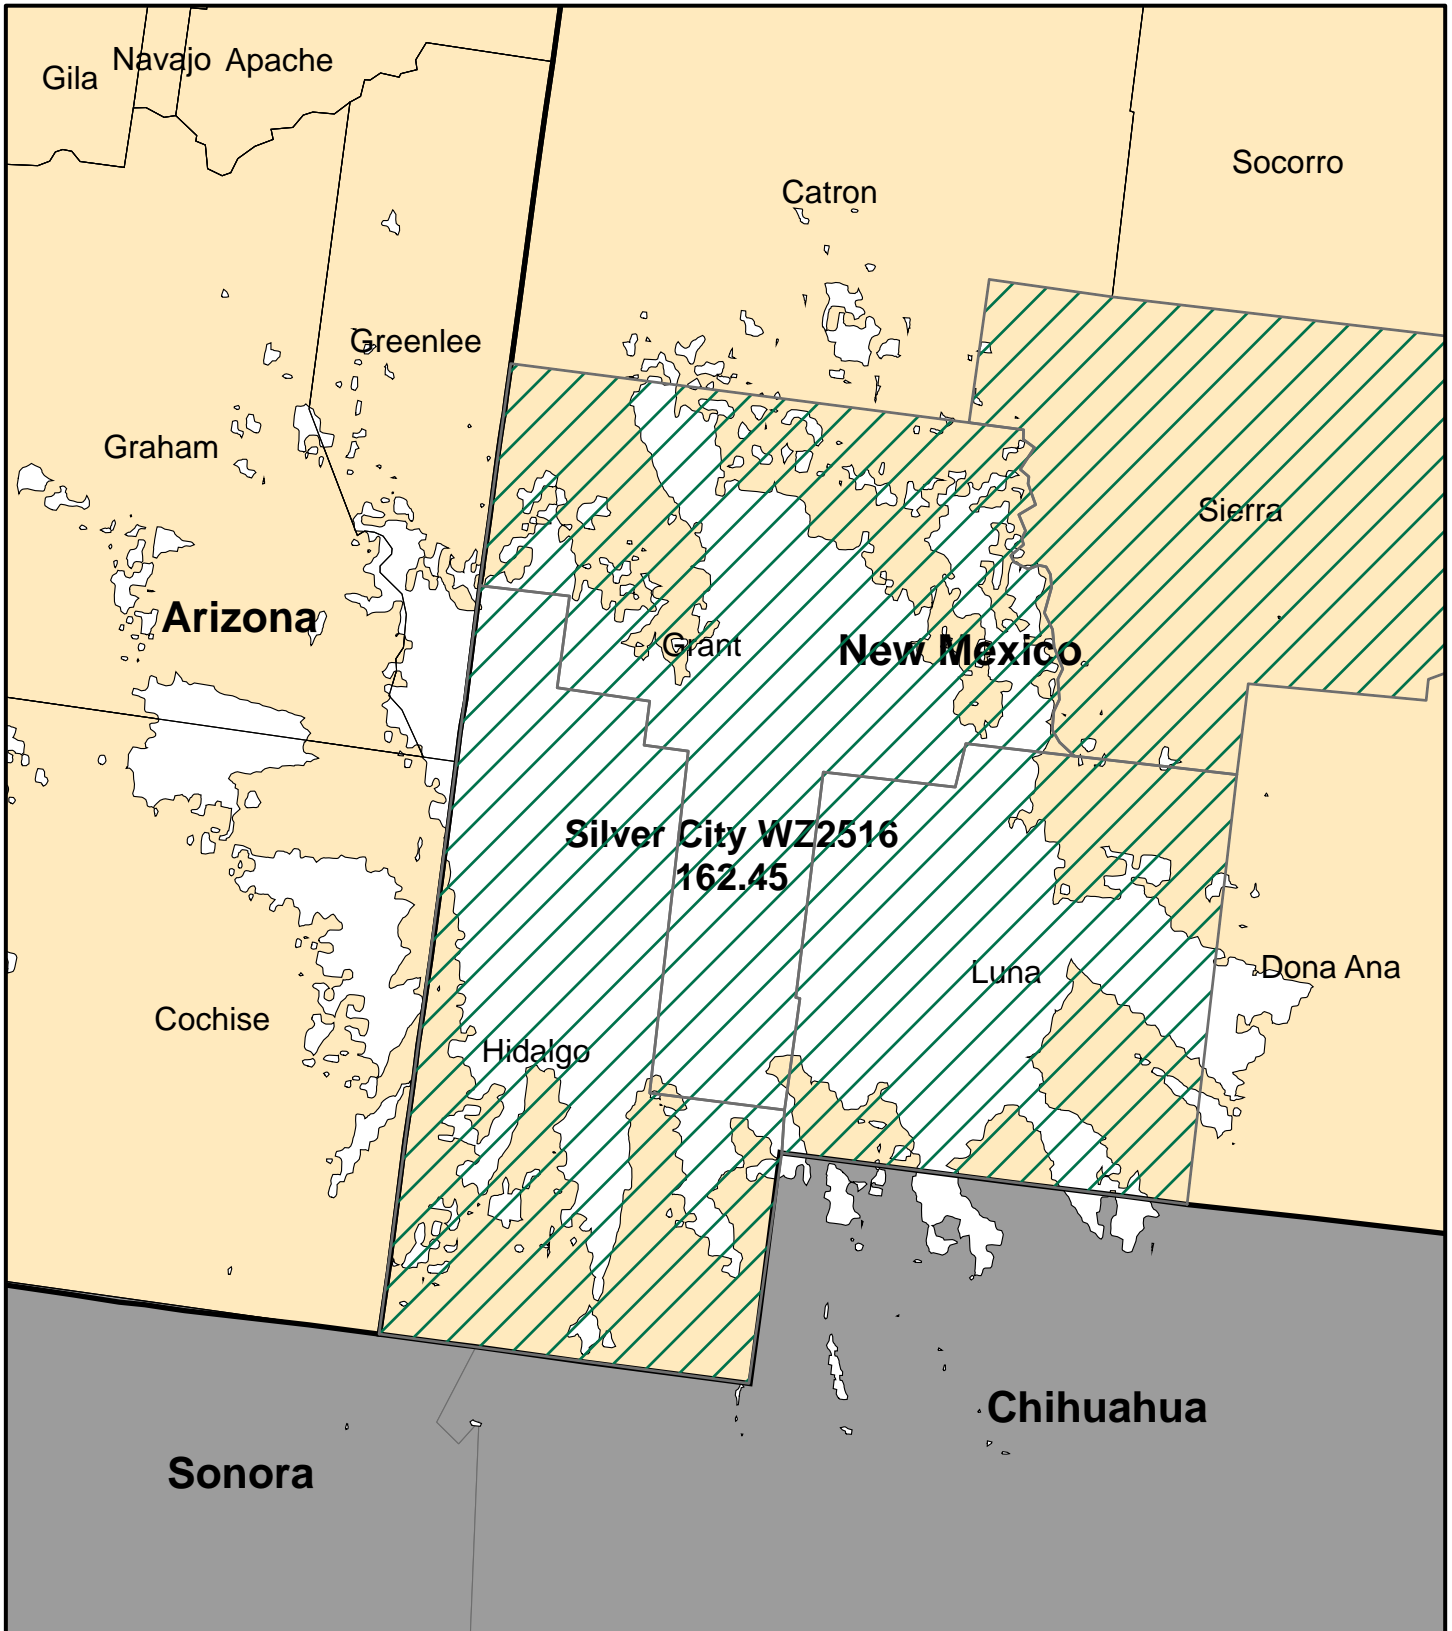

# NOAA Weather Radio - WZ2516 162.450 MHz

## Legend

-  Coverage
-  No Coverage
-  Mexico